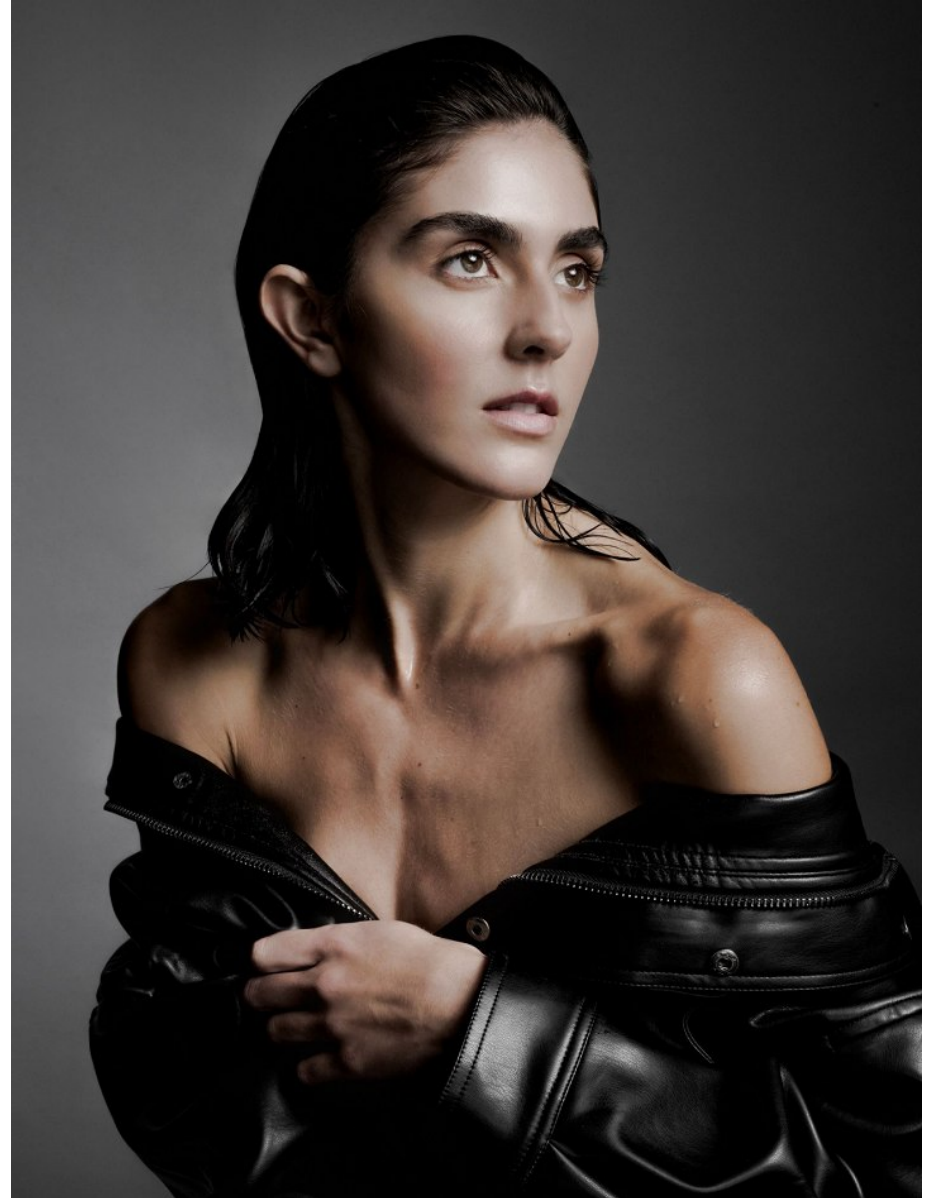

FENTON
MODEL MANAGEMENT

LAUREN RAMEY

Height: 5'11" Dress: 0-2 US Bust: 32" Waist: 24" Hips: 35.5" Shoes: 9 US Hair: Brown Eyes: Hazel