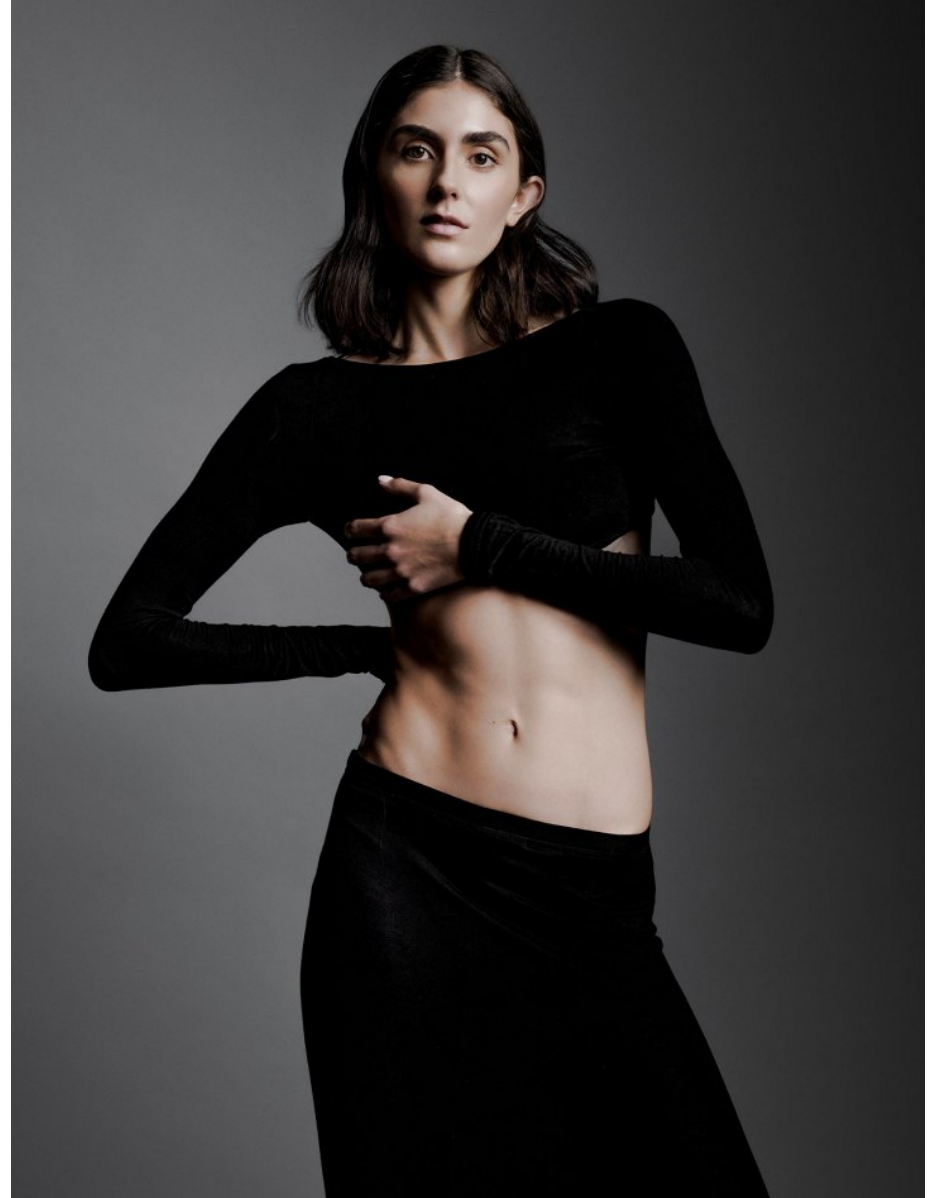

FENTON
MODEL MANAGEMENT

LAUREN RAMEY

Height: 5'11" Dress: 0-2 US Bust: 32" Waist: 24" Hips: 35.5" Shoes: 9 US Hair: Brown Eyes: Hazel