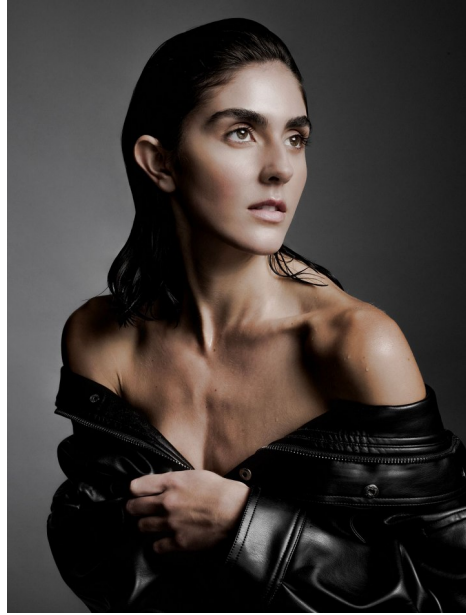

FENTON

MODEL MANAGEMENT

LAUREN RAMEY

Height: 5'11" Dress: 0-2 US Bust: 32" Waist: 24" Hips: 35.5" Shoes: 9 US Hair: Brown Eyes: Hazel

FENTON

MODEL MANAGEMENT

LAUREN RAMEY

Height: 5'11" Dress: 0-2 US Bust: 32" Waist: 24" Hips: 35.5" Shoes: 9 US Hair: Brown Eyes: Hazel

FENTON
MODEL MANAGEMENT

LAUREN RAMEY

Height: 5'11" Dress: 0-2 US Bust: 32" Waist: 24" Hips: 35.5" Shoes: 9 US Hair: Brown Eyes: Hazel