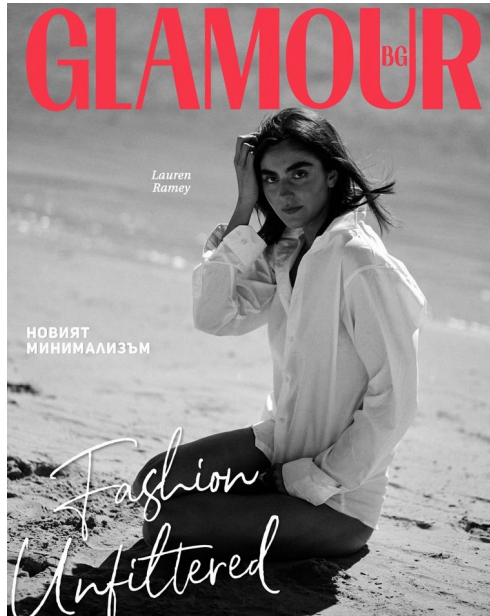

FENTON

MODEL MANAGEMENT

LAUREN RAMEY

Height: 5'11" Dress: 0-2 US Bust: 32" Waist: 24" Hips: 35.5" Shoes: 9 US Hair: Brown Eyes: Hazel

FENTON

MODEL MANAGEMENT

LAUREN RAMEY

Height: 5'11" Dress: 0-2 US Bust: 32" Waist: 24" Hips: 35.5" Shoes: 9 US Hair: Brown Eyes: Hazel