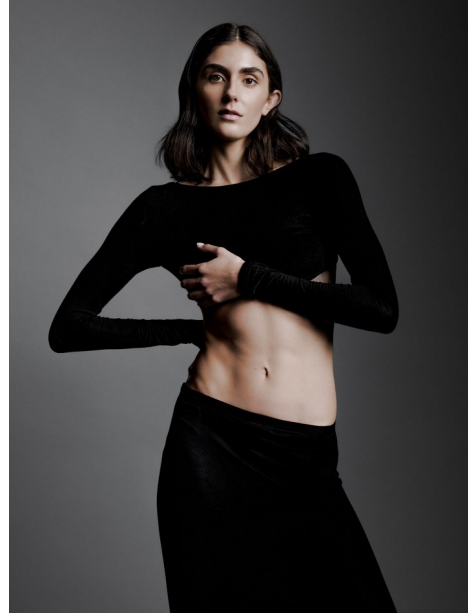

FENTON

MODEL MANAGEMENT

LAUREN RAMEY

Height: 5'11" Dress: 0-2 US Bust: 32" Waist: 24" Hips: 35.5" Shoes: 9 US Hair: Brown Eyes: Hazel

FENTON

MODEL MANAGEMENT

LAUREN RAMEY

Height: 5'11" Dress: 0-2 US Bust: 32" Waist: 24" Hips: 35.5" Shoes: 9 US Hair: Brown Eyes: Hazel

FENTON
MODEL MANAGEMENT

LAUREN RAMEY

Height: 5'11" Dress: 0-2 US Bust: 32" Waist: 24" Hips: 35.5" Shoes: 9 US Hair: Brown Eyes: Hazel