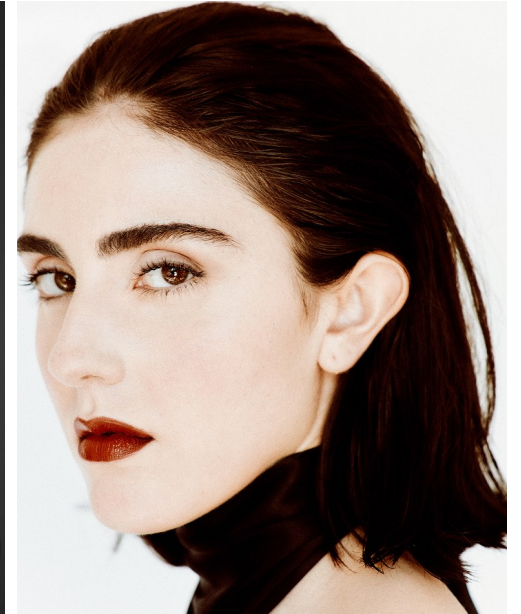

FENTON

MODEL MANAGEMENT

LAUREN RAMEY

Height: 5'11" Dress: 0-2 US Bust: 32" Waist: 24" Hips: 35.5" Shoes: 9 US Hair: Brown Eyes: Hazel

FENTON

MODEL MANAGEMENT

LAUREN RAMEY

Height: 5'11" Dress: 0-2 US Bust: 32" Waist: 24" Hips: 35.5" Shoes: 9 US Hair: Brown Eyes: Hazel

FENTON
MODEL MANAGEMENT

LAUREN RAMEY

Height: 5'11" Dress: 0-2 US Bust: 32" Waist: 24" Hips: 35.5" Shoes: 9 US Hair: Brown Eyes: Hazel