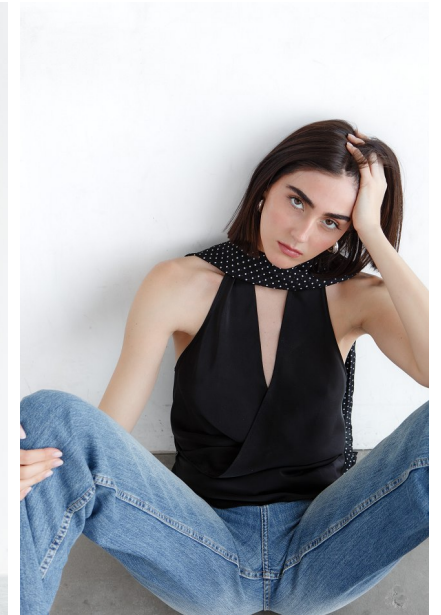

FENTON

MODEL MANAGEMENT

LAUREN RAMEY

Height: 5'11" Dress: 0-2 US Bust: 32" Waist: 24" Hips: 35.5" Shoes: 9 US Hair: Brown Eyes: Hazel

FENTON

MODEL MANAGEMENT

LAUREN RAMEY

Height: 5'11" Dress: 0-2 US Bust: 32" Waist: 24" Hips: 35.5" Shoes: 9 US Hair: Brown Eyes: Hazel