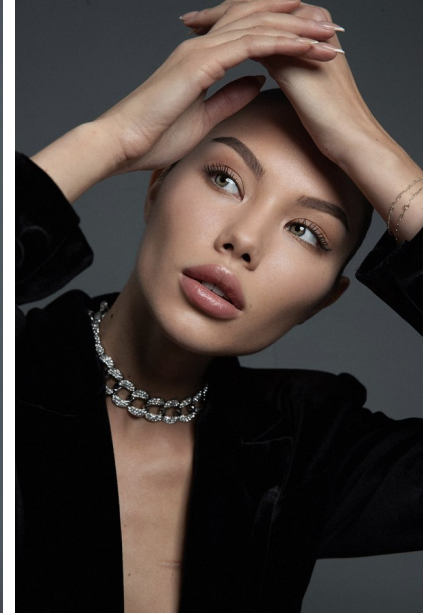

FENTON

MODEL MANAGEMENT

ADELINA NOVAK

Height: 5'9" Dress: 2 US Bust: 34" Waist: 24" Hips: 35.5" Shoes: 8 US Hair: Dirty Blonde Eyes: Green

FENTON

MODEL MANAGEMENT

ADELINA NOVAK

Height: 5'9" Dress: 2 US Bust: 34" Waist: 24" Hips: 35.5" Shoes: 8 US Hair: Dirty Blonde Eyes: Green