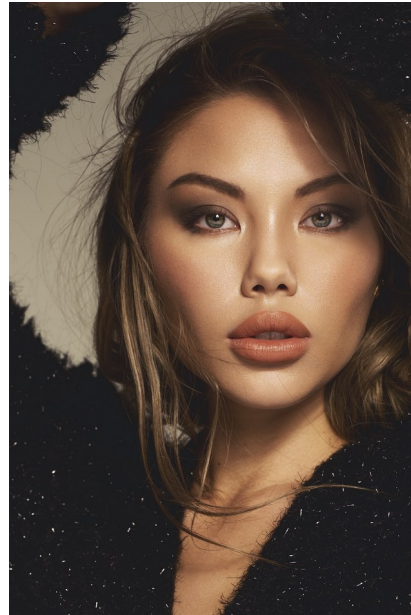

FENTON

MODEL MANAGEMENT

ADELINA NOVAK

Height: 5'9" Dress: 2 US Bust: 34" Waist: 24" Hips: 35.5" Shoes: 8 US Hair: Dirty Blonde Eyes: Green

FENTON

MODEL MANAGEMENT

ADELINA NOVAK

Height: 5'9" Dress: 2 US Bust: 34" Waist: 24" Hips: 35.5" Shoes: 8 US Hair: Dirty Blonde Eyes: Green