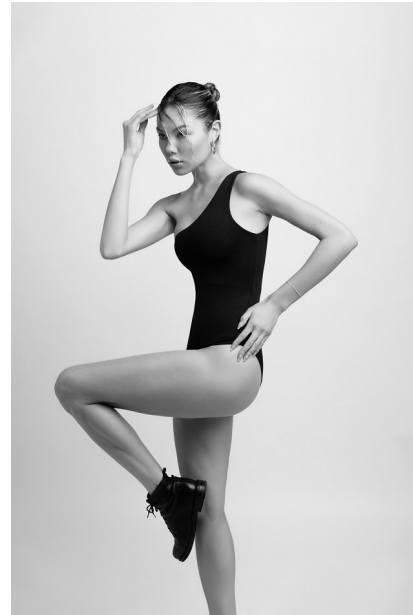

FENTON

MODEL MANAGEMENT

ADELINA NOVAK

Height: 5'9" Dress: 2 US Bust: 34" Waist: 24" Hips: 35.5" Shoes: 8 US Hair: Dirty Blonde Eyes: Green

FENTON

MODEL MANAGEMENT

ADELINA NOVAK

Height: 5'9" Dress: 2 US Bust: 34" Waist: 24" Hips: 35.5" Shoes: 8 US Hair: Dirty Blonde Eyes: Green