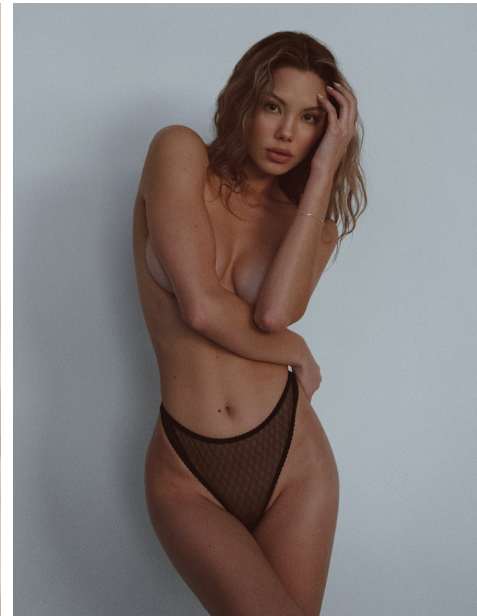

FENTON

MODEL MANAGEMENT

ADELINA NOVAK

Height: 5'9" Dress: 2 US Bust: 34" Waist: 24" Hips: 35.5" Shoes: 8 US Hair: Dirty Blonde Eyes: Green

FENTON

MODEL MANAGEMENT

ADELINA NOVAK

Height: 5'9" Dress: 2 US Bust: 34" Waist: 24" Hips: 35.5" Shoes: 8 US Hair: Dirty Blonde Eyes: Green