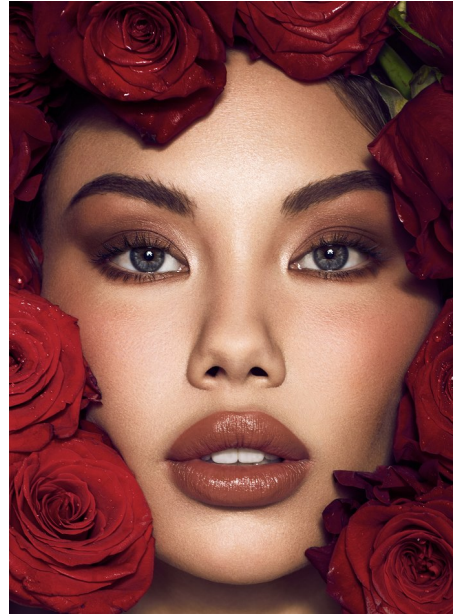

FENTON

MODEL MANAGEMENT

ADELINA NOVAK

Height: 5'9" Dress: 2 US Bust: 34" Waist: 24" Hips: 35.5" Shoes: 8 US Hair: Dirty Blonde Eyes: Green