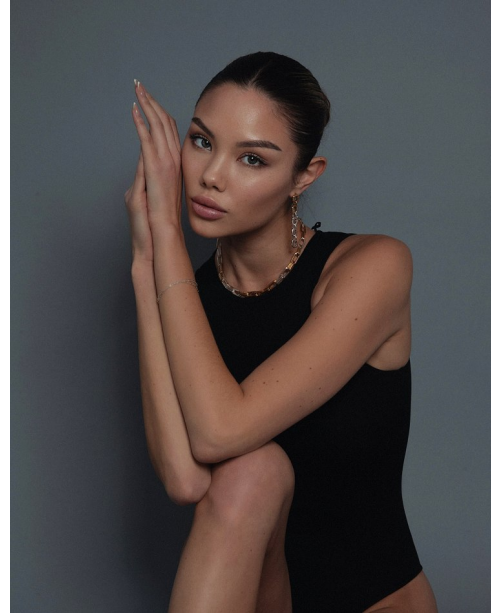

FENTON

MODEL MANAGEMENT

ADELINA NOVAK

Height: 5'9" Dress: 2 US Bust: 34" Waist: 24" Hips: 35.5" Shoes: 8 US Hair: Dirty Blonde Eyes: Green

FENTON

MODEL MANAGEMENT

ADELINA NOVAK

Height: 5'9" Dress: 2 US Bust: 34" Waist: 24" Hips: 35.5" Shoes: 8 US Hair: Dirty Blonde Eyes: Green