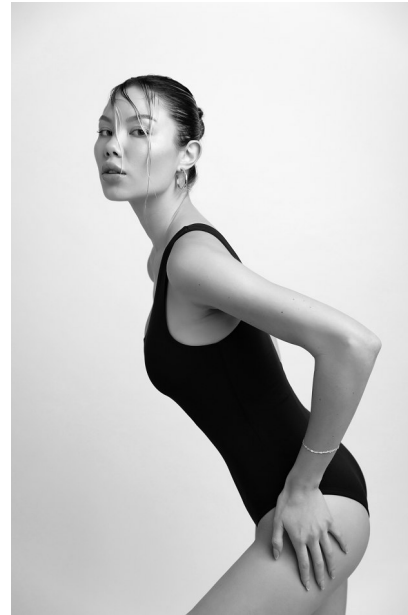

FENTON

MODEL MANAGEMENT

ADELINA NOVAK

Height: 5'9" Dress: 2 US Bust: 34" Waist: 24" Hips: 35.5" Shoes: 8 US Hair: Dirty Blonde Eyes: Green

FENTON

MODEL MANAGEMENT

ADELINA NOVAK

Height: 5'9" Dress: 2 US Bust: 34" Waist: 24" Hips: 35.5" Shoes: 8 US Hair: Dirty Blonde Eyes: Green