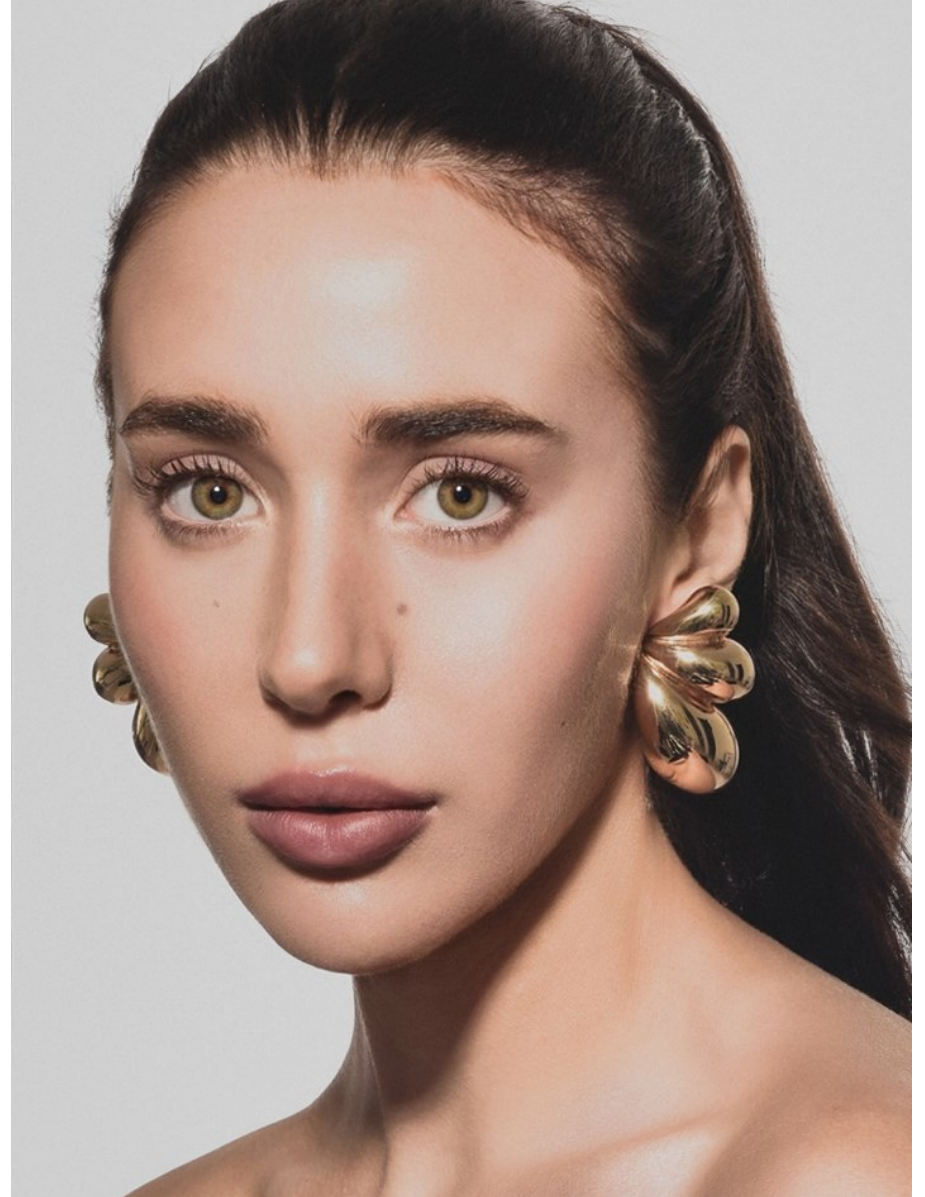

FENTON
MODEL MANAGEMENT

NIKKI

Height: 5'7" Dress: 2-4 US Bust: 33" Waist: 25" Hips: 35" Shoes: 8 US Hair: Brown Eyes: Green