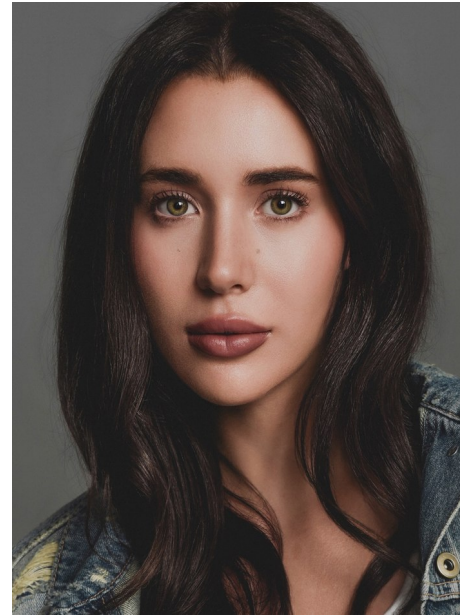

## NIKKI

Height: 5'7" Dress: 2-4 US Bust: 33" Waist: 25" Hips: 35" Shoes: 8 US Hair: Brown Eyes: Green