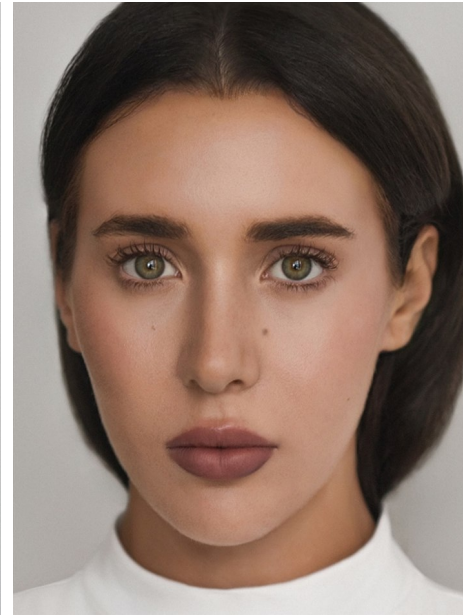

## NIKKI

Height: 5'7" Dress: 2-4 US Bust: 33" Waist: 25" Hips: 35" Shoes: 8 US Hair: Brown Eyes: Green