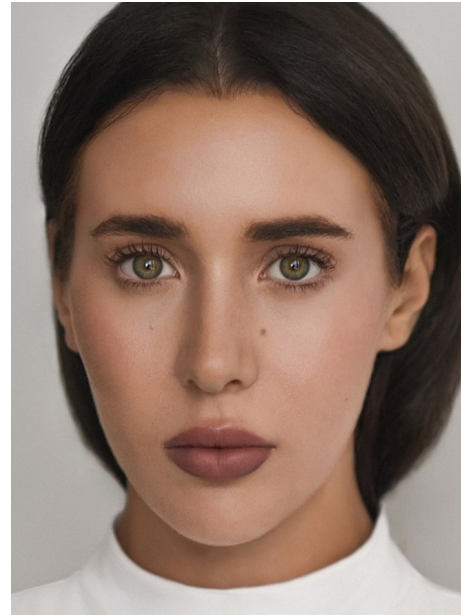

FENTON

MODEL MANAGEMENT

NIKKI

Height: 5'7" Dress: 2 US Bust: 34" Waist: 24" Hips: 36.5" Shoes: 8 US Hair: Brown Eyes: Green

FENTON

MODEL MANAGEMENT

NIKKI

Height: 5'7" Dress: 2 US Bust: 34" Waist: 24" Hips: 36.5" Shoes: 8 US Hair: Brown Eyes: Green

FENTON
MODEL MANAGEMENT

NIKKI

Height: 5'7" Dress: 2 US Bust: 34" Waist: 24" Hips: 36.5" Shoes: 8 US Hair: Brown Eyes: Green