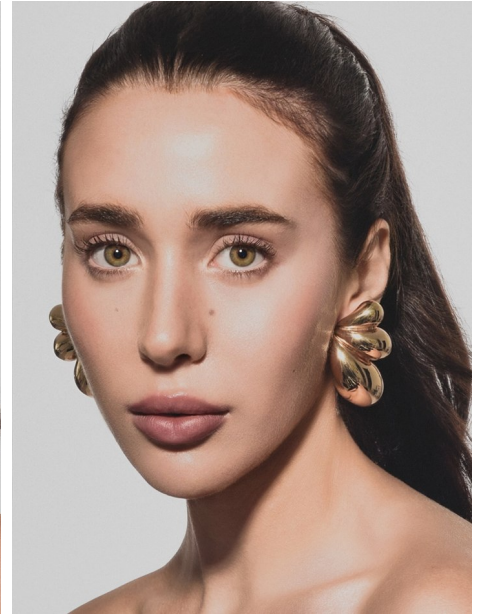

FENTON

MODEL MANAGEMENT

NIKKI

Height: 5'7" Dress: 2 US Bust: 34" Waist: 24" Hips: 36.5" Shoes: 8 US Hair: Brown Eyes: Green

FENTON

MODEL MANAGEMENT

NIKKI

Height: 5'7" Dress: 2 US Bust: 34" Waist: 24" Hips: 36.5" Shoes: 8 US Hair: Brown Eyes: Green

FENTON
MODEL MANAGEMENT

NIKKI

Height: 5'7" Dress: 2 US Bust: 34" Waist: 24" Hips: 36.5" Shoes: 8 US Hair: Brown Eyes: Green