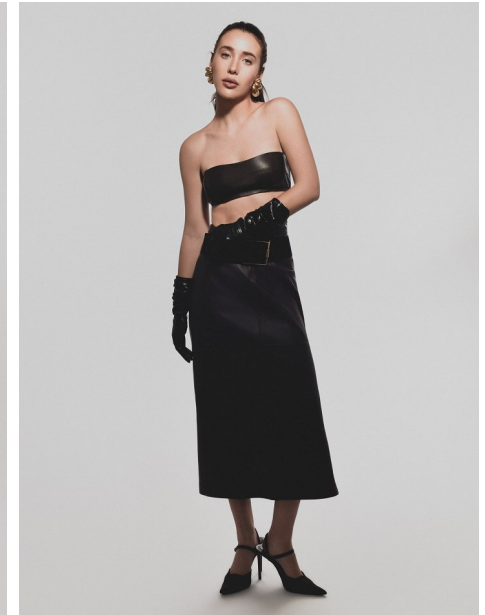

FENTON

MODEL MANAGEMENT

NIKKI

Height: 5'7" Dress: 2-4 US Bust: 33" Waist: 25" Hips: 35" Shoes: 8 US Hair: Brown Eyes: Green