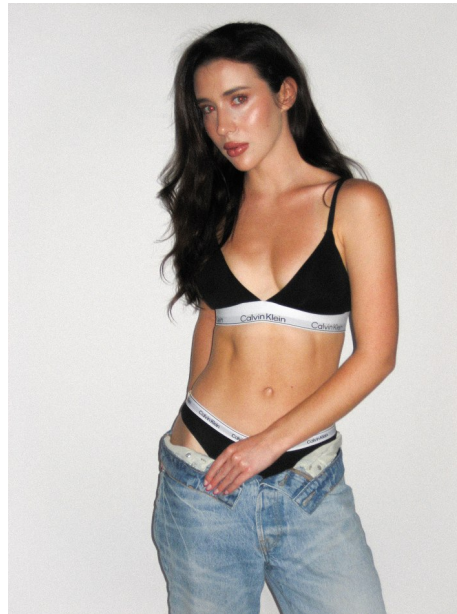

FENTON

MODEL MANAGEMENT

NIKKI

Height: 5'7" Dress: 2 US Bust: 34" Waist: 24" Hips: 36.5" Shoes: 8 US Hair: Brown Eyes: Green

FENTON

MODEL MANAGEMENT

NIKKI

Height: 5'7" Dress: 2 US Bust: 34" Waist: 24" Hips: 36.5" Shoes: 8 US Hair: Brown Eyes: Green

FENTON
MODEL MANAGEMENT

NIKKI

Height: 5'7" Dress: 2 US Bust: 34" Waist: 24" Hips: 36.5" Shoes: 8 US Hair: Brown Eyes: Green