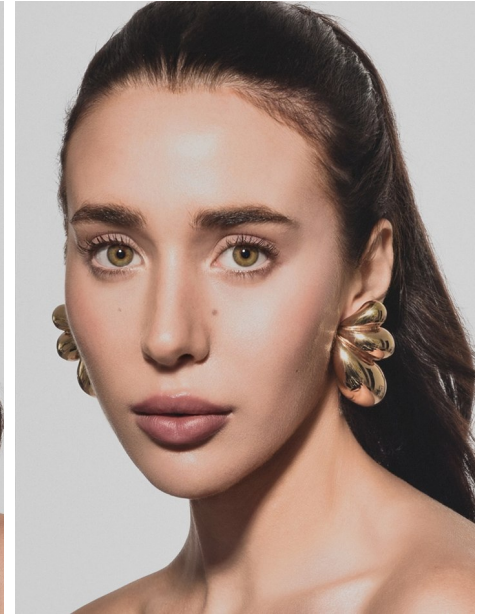

FENTON

MODEL MANAGEMENT

NIKKI

Height: 5'7" Dress: 2-4 US Bust: 33" Waist: 25" Hips: 35" Shoes: 8 US Hair: Brown Eyes: Green