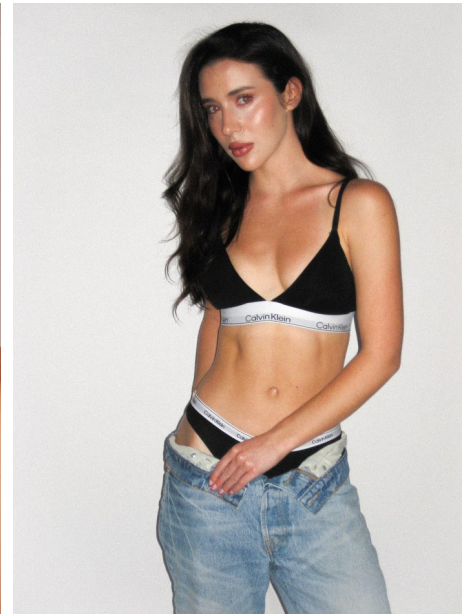

## NIKKI

Height: 5'7" Dress: 2-4 US Bust: 33" Waist: 25" Hips: 35" Shoes: 8 US Hair: Brown Eyes: Green