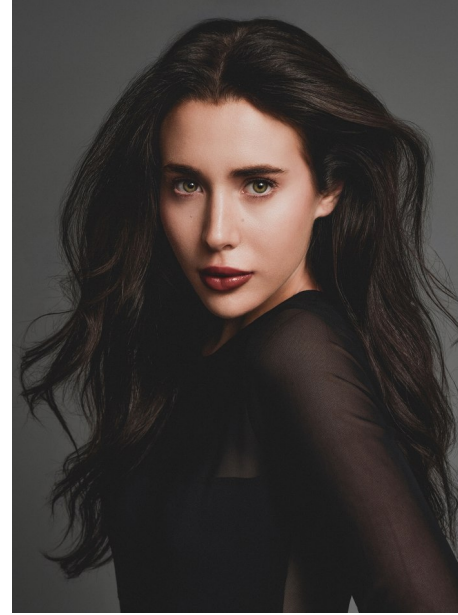

FENTON

MODEL MANAGEMENT

NIKKI

Height: 5'7" Dress: 2 US Bust: 34" Waist: 24" Hips: 36.5" Shoes: 8 US Hair: Brown Eyes: Green

FENTON

MODEL MANAGEMENT

NIKKI

Height: 5'7" Dress: 2 US Bust: 34" Waist: 24" Hips: 36.5" Shoes: 8 US Hair: Brown Eyes: Green

FENTON
MODEL MANAGEMENT

NIKKI

Height: 5'7" Dress: 2 US Bust: 34" Waist: 24" Hips: 36.5" Shoes: 8 US Hair: Brown Eyes: Green