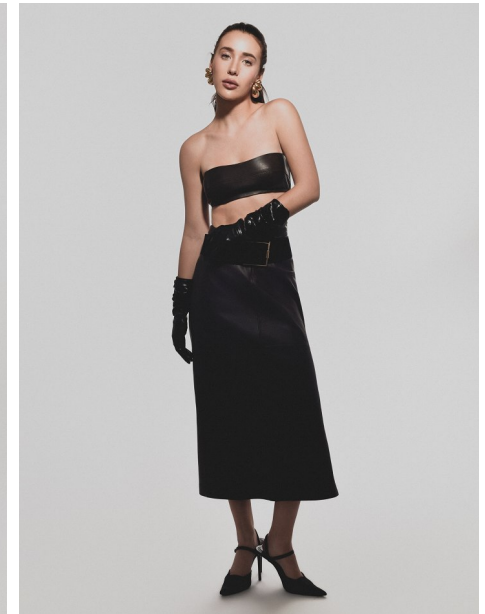

FENTON

MODEL MANAGEMENT

NIKKI

Height: 5'7" Dress: 2 US Bust: 34" Waist: 24" Hips: 36.5" Shoes: 8 US Hair: Brown Eyes: Green

FENTON

MODEL MANAGEMENT

NIKKI

Height: 5'7" Dress: 2 US Bust: 34" Waist: 24" Hips: 36.5" Shoes: 8 US Hair: Brown Eyes: Green