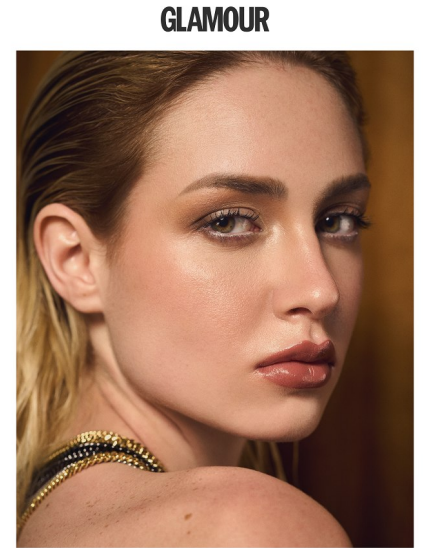

FENTON

MODEL MANAGEMENT

BELLA

Height: 5'9.5" Dress: 2 US Bust: 32" Waist: 24" Hips: 35.5" Shoes: 8 US Hair: Blonde Eyes: Green

FENTON

MODEL MANAGEMENT

BELLA

Height: 5'9.5" Dress: 2 US Bust: 32" Waist: 24" Hips: 35.5" Shoes: 8 US Hair: Blonde Eyes: Green