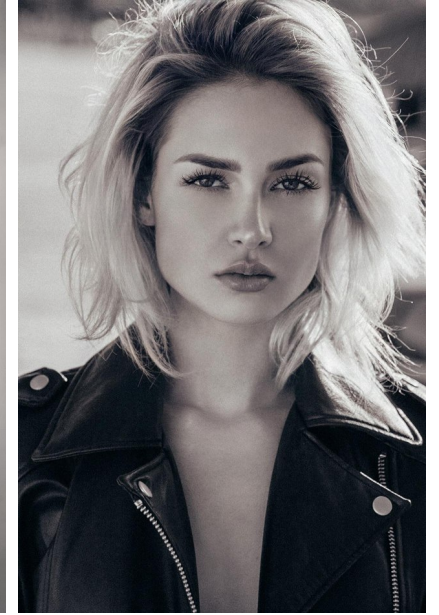

FENTON

MODEL MANAGEMENT

BELLA

Height: 5'9.5" Dress: 2 US Bust: 32" Waist: 24" Hips: 35.5" Shoes: 8 US Hair: Blonde Eyes: Green

FENTON

MODEL MANAGEMENT

BELLA

Height: 5'9.5" Dress: 2 US Bust: 32" Waist: 24" Hips: 35.5" Shoes: 8 US Hair: Blonde Eyes: Green