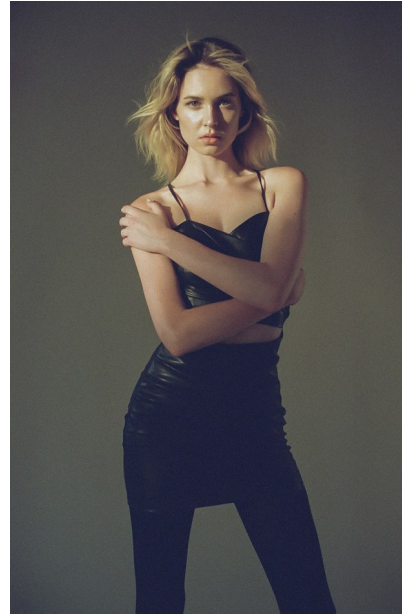

FENTON

MODEL MANAGEMENT

BELLA

Height: 5'9.5" Dress: 2 US Bust: 32" Waist: 24" Hips: 35.5" Shoes: 8 US Hair: Blonde Eyes: Green

FENTON

MODEL MANAGEMENT

BELLA

Height: 5'9.5" Dress: 2 US Bust: 32" Waist: 24" Hips: 35.5" Shoes: 8 US Hair: Blonde Eyes: Green