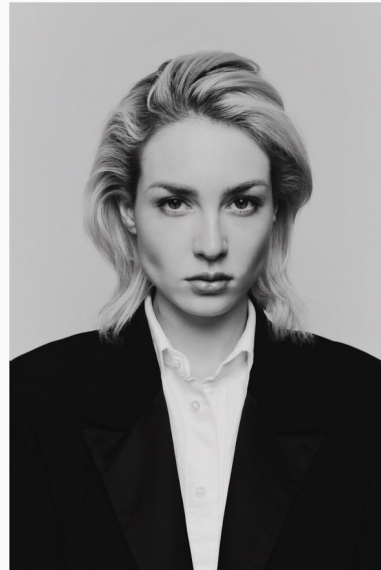

FENTON

MODEL MANAGEMENT

BELLA

Height: 5'9.5" Dress: 2 US Bust: 32" Waist: 24" Hips: 35.5" Shoes: 8 US Hair: Blonde Eyes: Green

FENTON

MODEL MANAGEMENT

BELLA

Height: 5'9.5" Dress: 2 US Bust: 32" Waist: 24" Hips: 35.5" Shoes: 8 US Hair: Blonde Eyes: Green