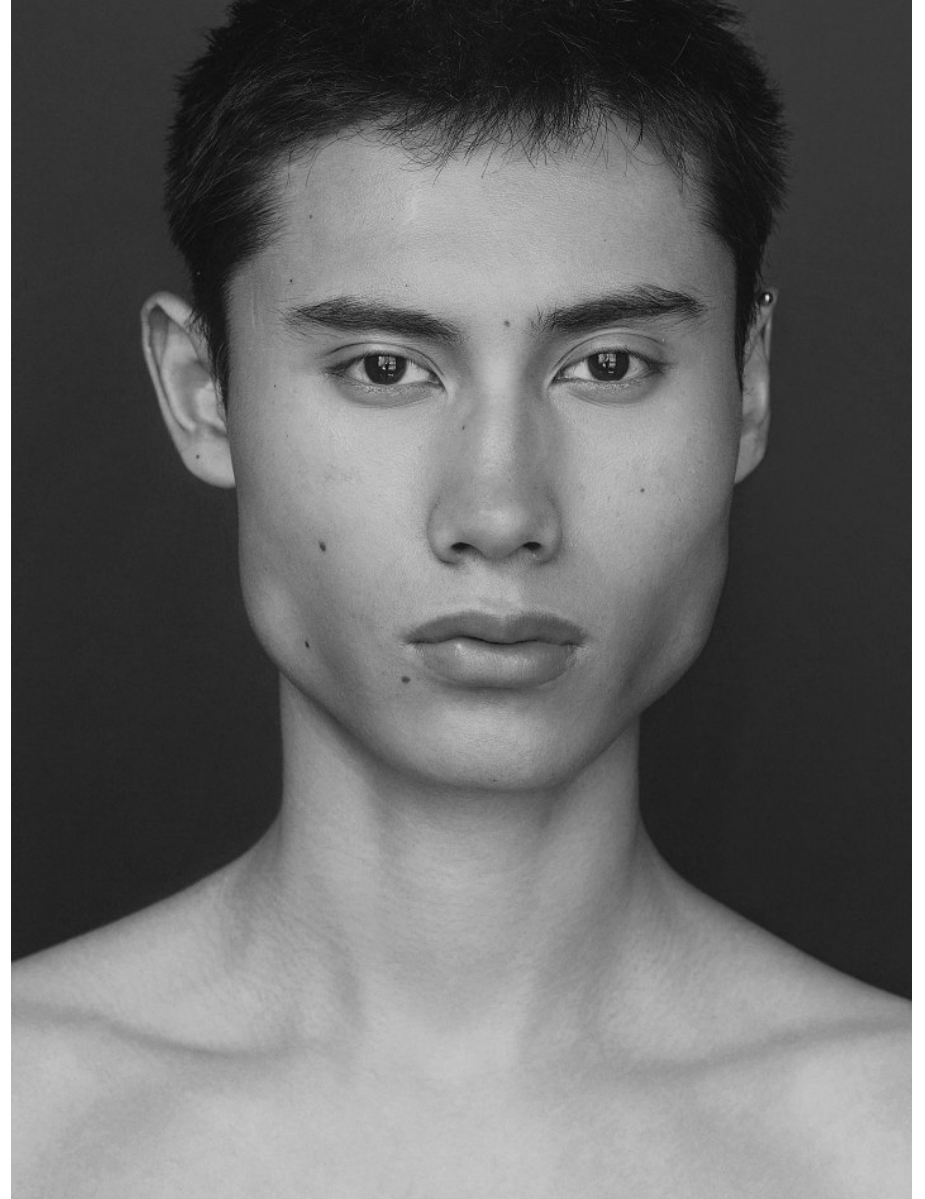

FENTON
MODEL MANAGEMENT

JONLI

Height: 6'0" Suit: 36 R Waist: 28" Inseam: 32" Shirt: 22.5" Shoes: 11 US Hair: Brown Eyes: Brown