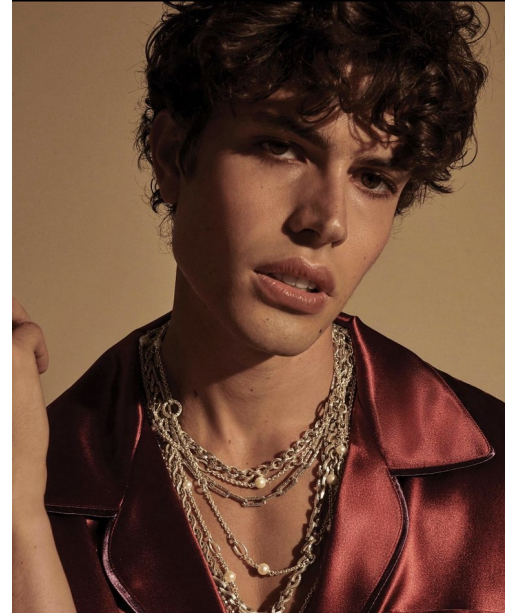

FENTON

MODEL MANAGEMENT

ANGELO

Height: 6'2" Suit: 40 L Waist: 30" Inseam: 34" Shirt: 27â€³ Shoes: 11 US Hair: Brown Eyes: Brown

FENTON

MODEL MANAGEMENT

Hair: Mads in Oslo
 Makeup: The Makeup Studio
 Photo: Lutz

Hair: Miranda Kurbank
 Photo: Brent Ryan

Photo: Miki Berkovitz Khatky

Photo: Miki Berkovitz Khatky

ANGELO

Height: 6'2" Suit: 40 L Waist: 30" Inseam: 34" Shirt: 27â€³ Shoes: 11 US Hair: Brown Eyes: Brown

FENTON