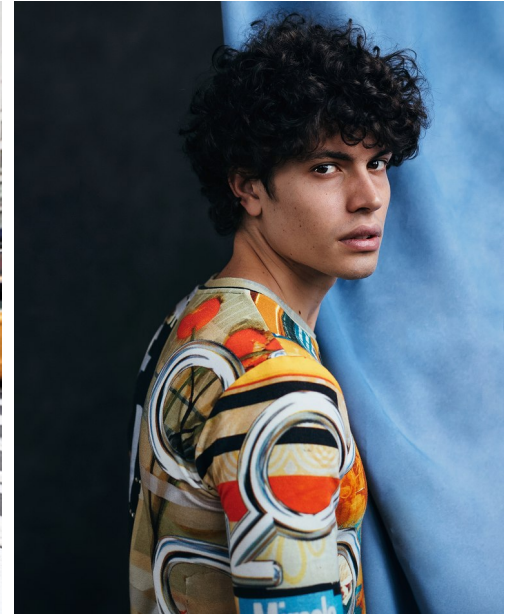

FENTON

MODEL MANAGEMENT

ANGELO

Height: 6'2" Suit: 40 L Waist: 30" Inseam: 34" Shirt: 27â€³ Shoes: 11 US Hair: Brown Eyes: Brown

FENTON

MODEL MANAGEMENT

Hair: Mads in Oslo
 Makeup: The Makeup Studio
 Photo: Lutz

Hair: Miranda Kurbank
 Photo: Brent Ryan

Photo: Miki Berkovitz Khatky

Photo: Miki Berkovitz Khatky

ANGELO

Height: 6'2" Suit: 40 L Waist: 30" Inseam: 34" Shirt: 27â€³ Shoes: 11 US Hair: Brown Eyes: Brown

FENTON

Height: 6'2" Suit: 40 L Waist: 30" Inseam: 34" Shirt: 27â€³ Shoes: 11 US Hair: Brown Eyes: Brown

FENTON

MODEL MANAGEMENT

ANGELO

Height: 6'2" Suit: 40 L Waist: 30" Inseam: 34" Shirt: 27â€³ Shoes: 11 US Hair: Brown Eyes: Brown

FENTON

MODEL MANAGEMENT

ANGELO

Height: 6'2" Suit: 40 L Waist: 30" Inseam: 34" Shirt: 27â€³ Shoes: 11 US Hair: Brown Eyes: Brown