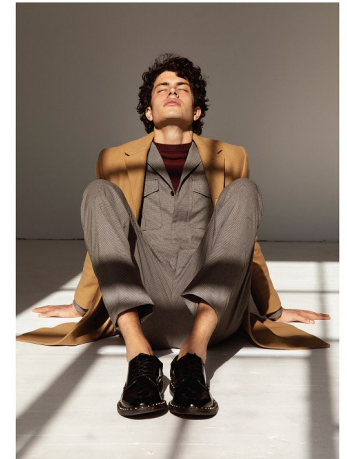

Photo: Miki Berkovitz Khatky

ANGELO

Height: 6'2" Suit: 40 L Waist: 30" Inseam: 34" Shirt: 27â€³ Shoes: 11 US Hair: Brown Eyes: Brown