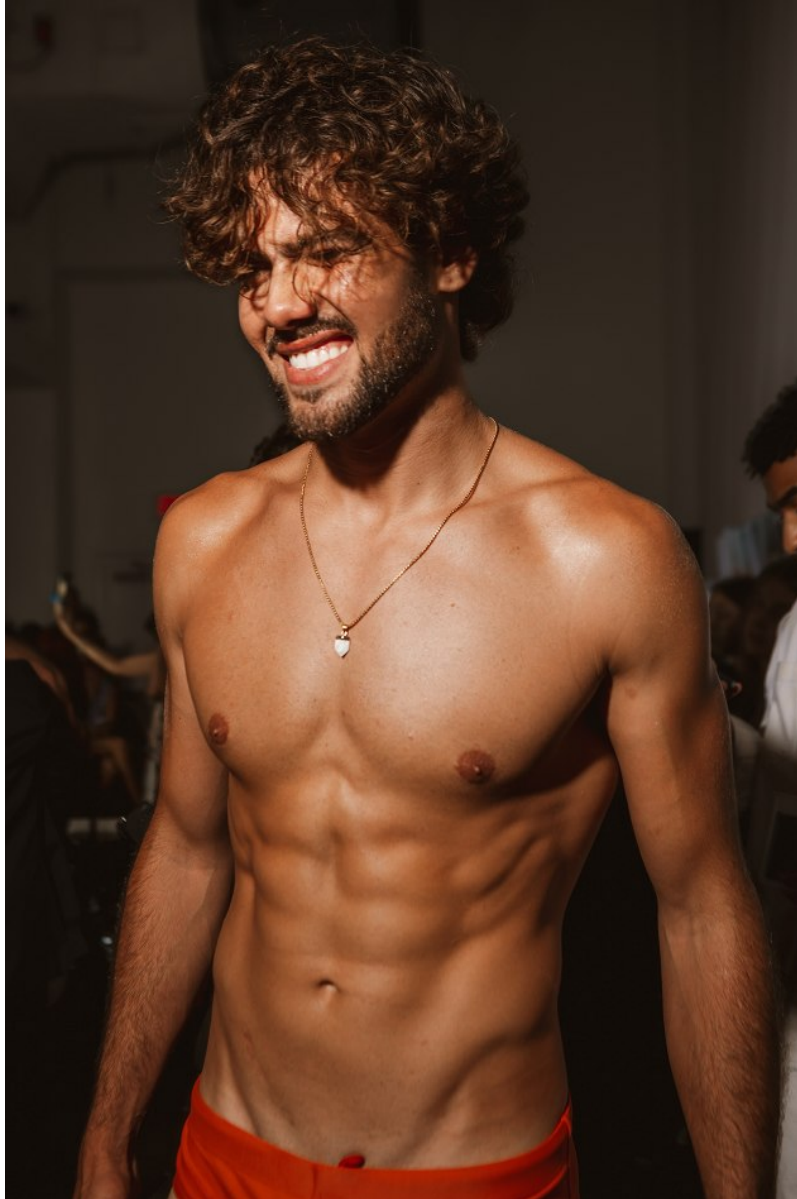

FENTON
MODEL MANAGEMENT

AMIR S

Height: 6'2" Suit: 42 L Waist: 31" Inseam: 33" Shirt: 26â€³ Shoes: 12 US Hair: Brown Eyes: Brown