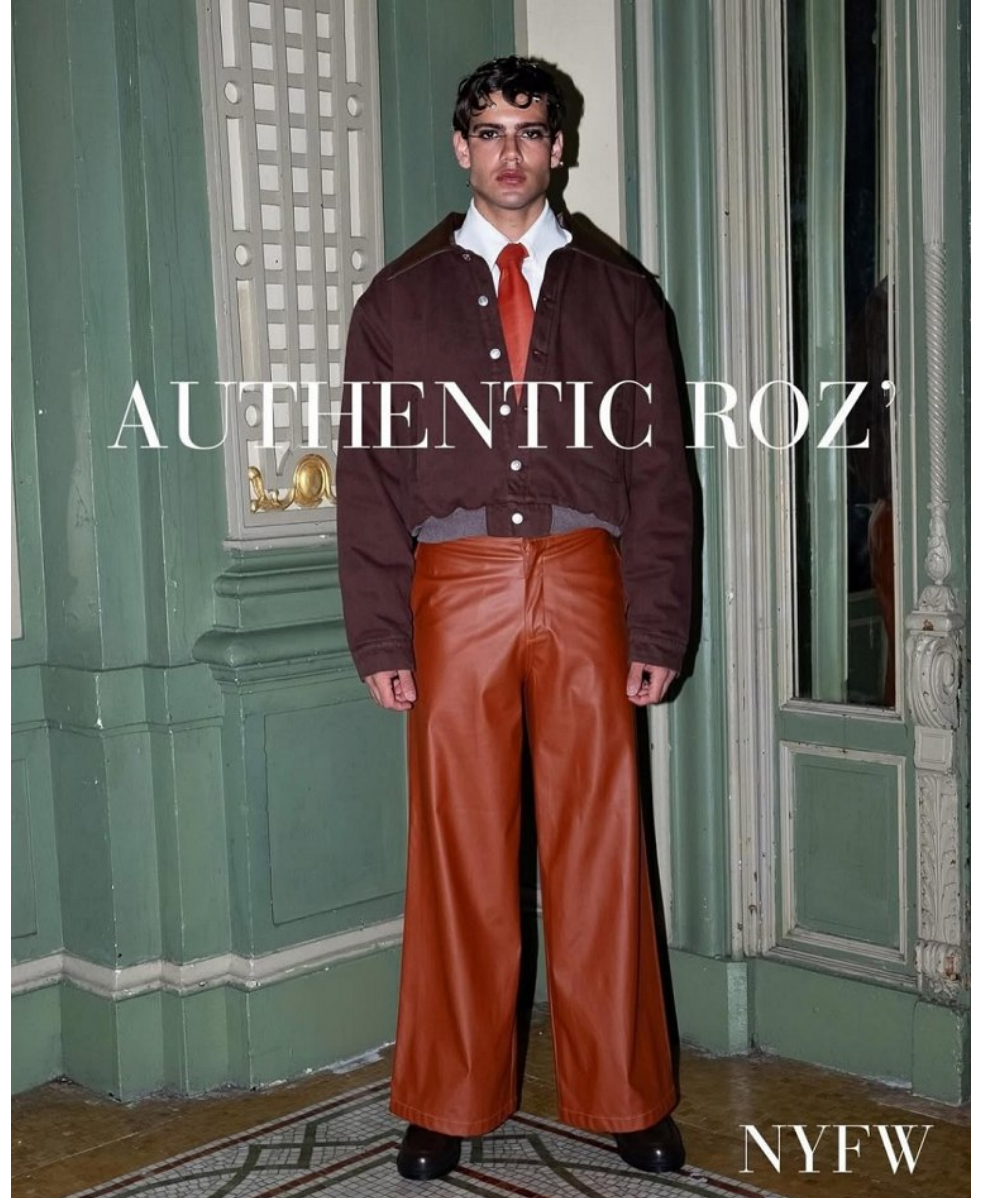

FENTON

MODEL MANAGEMENT

AMIR S

Height: 6'2" Suit: 42 L Waist: 31" Inseam: 33" Shirt: 26â€ Shoes: 12 US Hair: Brown Eyes: Brown