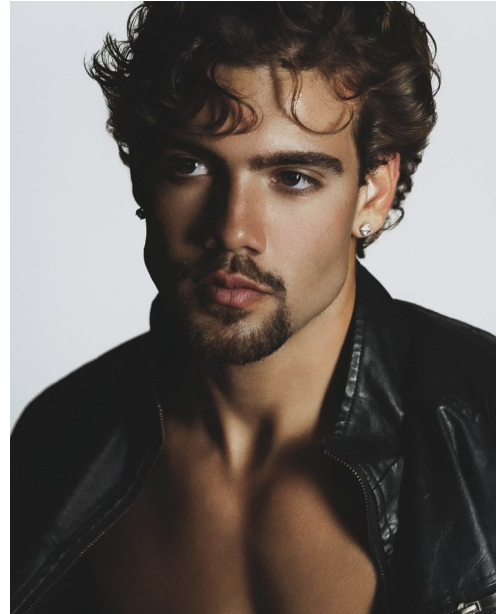

FENTON

MODEL MANAGEMENT

AMIR S

Height: 6'2" Suit: 42 L Waist: 31" Inseam: 33" Shirt: 26â€³ Shoes: 12 US Hair: Brown Eyes: Brown

FENTON

MODEL MANAGEMENT

17:23

AMIR S

Height: 6'2" Suit: 42 L Waist: 31" Inseam: 33" Shirt: 26â€³ Shoes: 12 US Hair: Brown Eyes: Brown

FENTON

MODEL MANAGEMENT

AMIR S

Height: 6'2" Suit: 42 L Waist: 31" Inseam: 33" Shirt: 26â€³ Shoes: 12 US Hair: Brown Eyes: Brown

FENTON

MODEL MANAGEMENT

AMIR S

Height: 6'2" Suit: 42 L Waist: 31" Inseam: 33" Shirt: 26â€³ Shoes: 12 US Hair: Brown Eyes: Brown