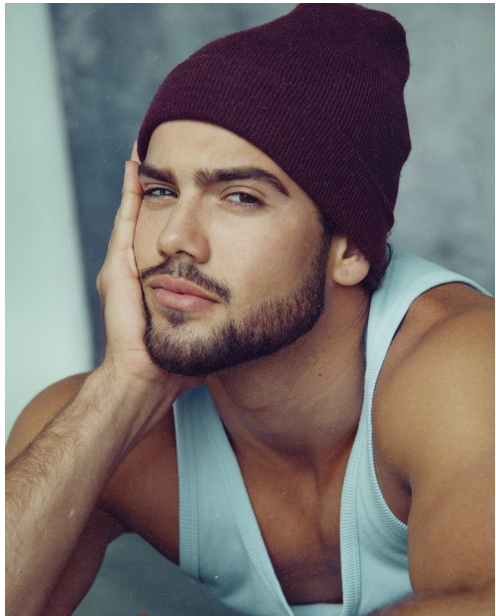

FENTON

MODEL MANAGEMENT

AMIR S

Height: 6'2" Suit: 42 L Waist: 31" Inseam: 33" Shirt: 26â€³ Shoes: 12 US Hair: Brown Eyes: Brown

FENTON

MODEL MANAGEMENT

17:23

AMIR S

Height: 6'2" Suit: 42 L Waist: 31" Inseam: 33" Shirt: 26â€³ Shoes: 12 US Hair: Brown Eyes: Brown

FENTON

MODEL MANAGEMENT

AMIR S

Height: 6'2" Suit: 42 L Waist: 31" Inseam: 33" Shirt: 26â€³ Shoes: 12 US Hair: Brown Eyes: Brown

FENTON

MODEL MANAGEMENT

AMIR S

Height: 6'2" Suit: 42 L Waist: 31" Inseam: 33" Shirt: 26â€³ Shoes: 12 US Hair: Brown Eyes: Brown