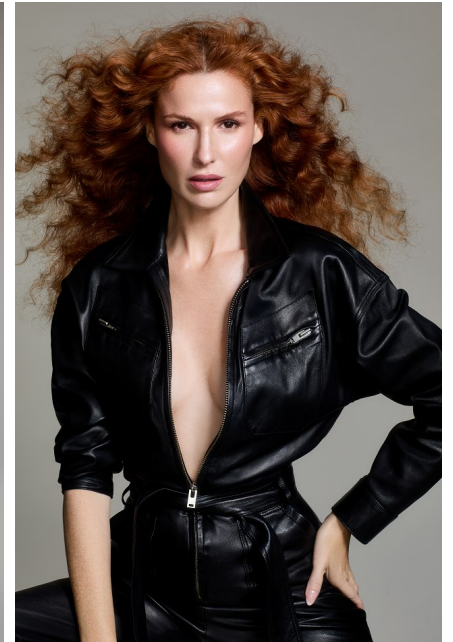

BAZAAR Harpers

ELAINE

Height: 5'8.5" Dress: 4 US Bust: 35" Waist: 26" Hips: 36" Shoes: 8 US
Hair: Red Eyes: Brown

FENTON
MODEL MANAGEMENT

Fenton Model Management, 207 East 63rd Street, Suite 1W, New York, NY 10065.
212-758-9500 | www.fentonmodels.com