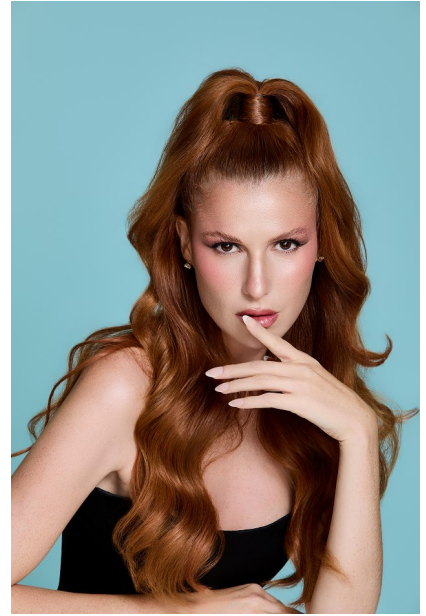

FENTON

MODEL MANAGEMENT

ELAINE

Height: 5'8.5" Dress: 4 US Bust: 35" Waist: 26" Hips: 36" Shoes: 8 US Hair: Red Eyes: Brown

FENTON

MODEL MANAGEMENT

ELAINE

Height: 5'8.5" Dress: 4 US Bust: 35" Waist: 26" Hips: 36" Shoes: 8 US Hair: Red Eyes: Brown