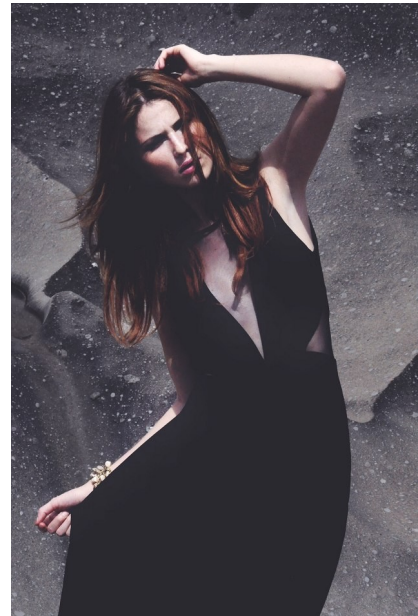

FENTON

MODEL MANAGEMENT

ELAINE

Height: 5'8.5" Dress: 4 US Bust: 35" Waist: 26" Hips: 36" Shoes: 8 US Hair: Red Eyes: Brown

FENTON

MODEL MANAGEMENT

ELAINE

Height: 5'8.5" Dress: 4 US Bust: 35" Waist: 26" Hips: 36" Shoes: 8 US Hair: Red Eyes: Brown