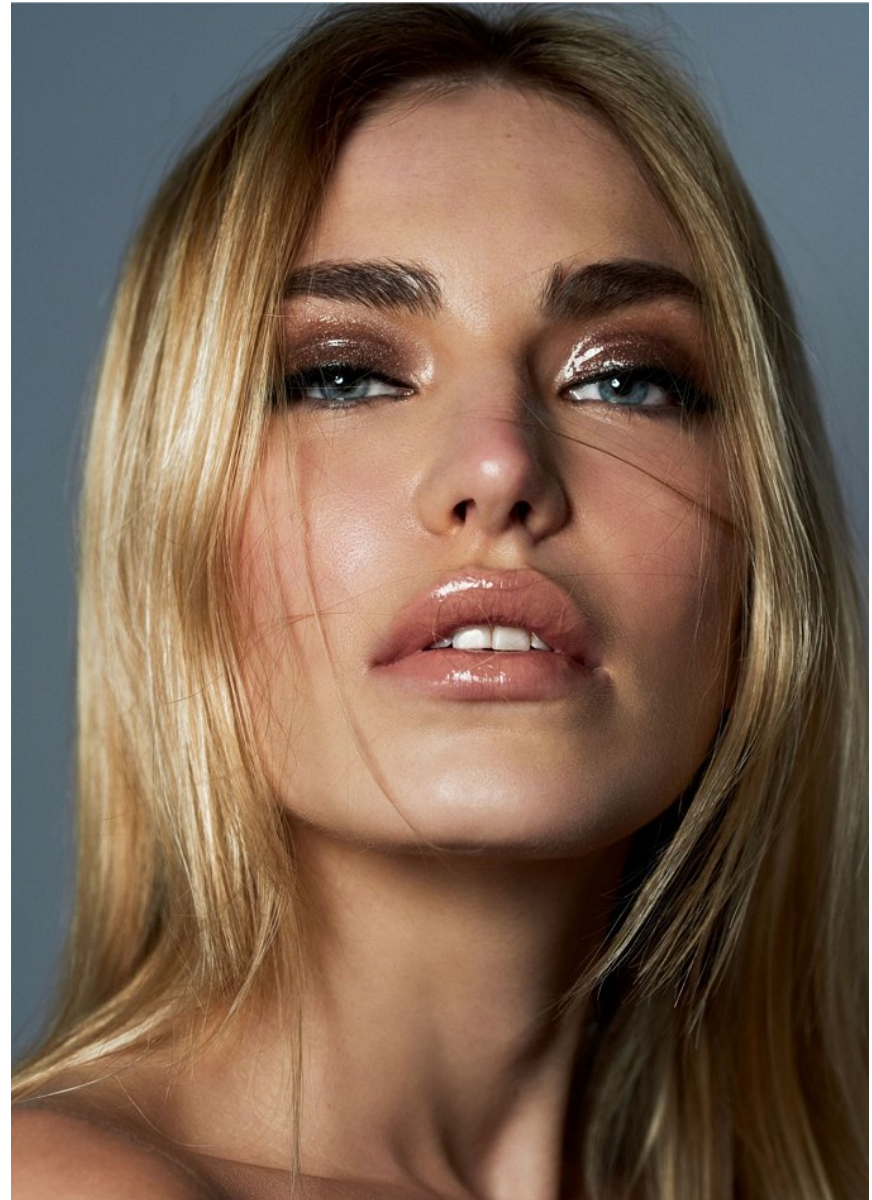

KSENIA

Height: 5'8" Dress: 2-4 US Bust: 34" Waist: 26" Hips: 36" Shoes: 6.5 US Hair: Blonde Eyes: Blue