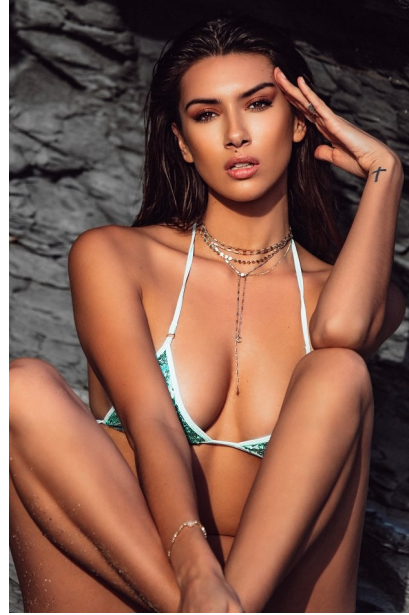

## ALEXIS R

Height: 5'11" Dress: 4 US Bust: 34" Waist: 26.5" Hips: 37.5" Shoes: 8.5 US Hair: Brown Eyes: Hazel

# FENTON

MODEL MANAGEMENT

*ALEXIS R*

Height: 5'11" Dress: 4 US Bust: 34" Waist: 26.5" Hips: 37.5" Shoes: 8.5 US Hair: Brown Eyes: Hazel