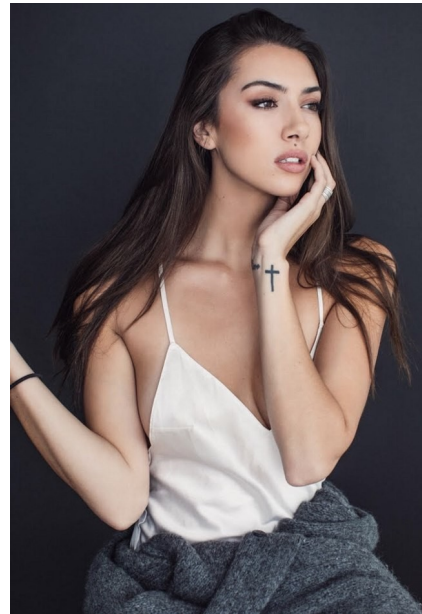

## ALEXIS R

Height: 5'11" Dress: 4 US Bust: 34" Waist: 26.5" Hips: 37.5" Shoes: 8.5 US Hair: Brown Eyes: Hazel

# FENTON

MODEL MANAGEMENT

*ALEXIS R*

Height: 5'11" Dress: 4 US Bust: 34" Waist: 26.5" Hips: 37.5" Shoes: 8.5 US Hair: Brown Eyes: Hazel