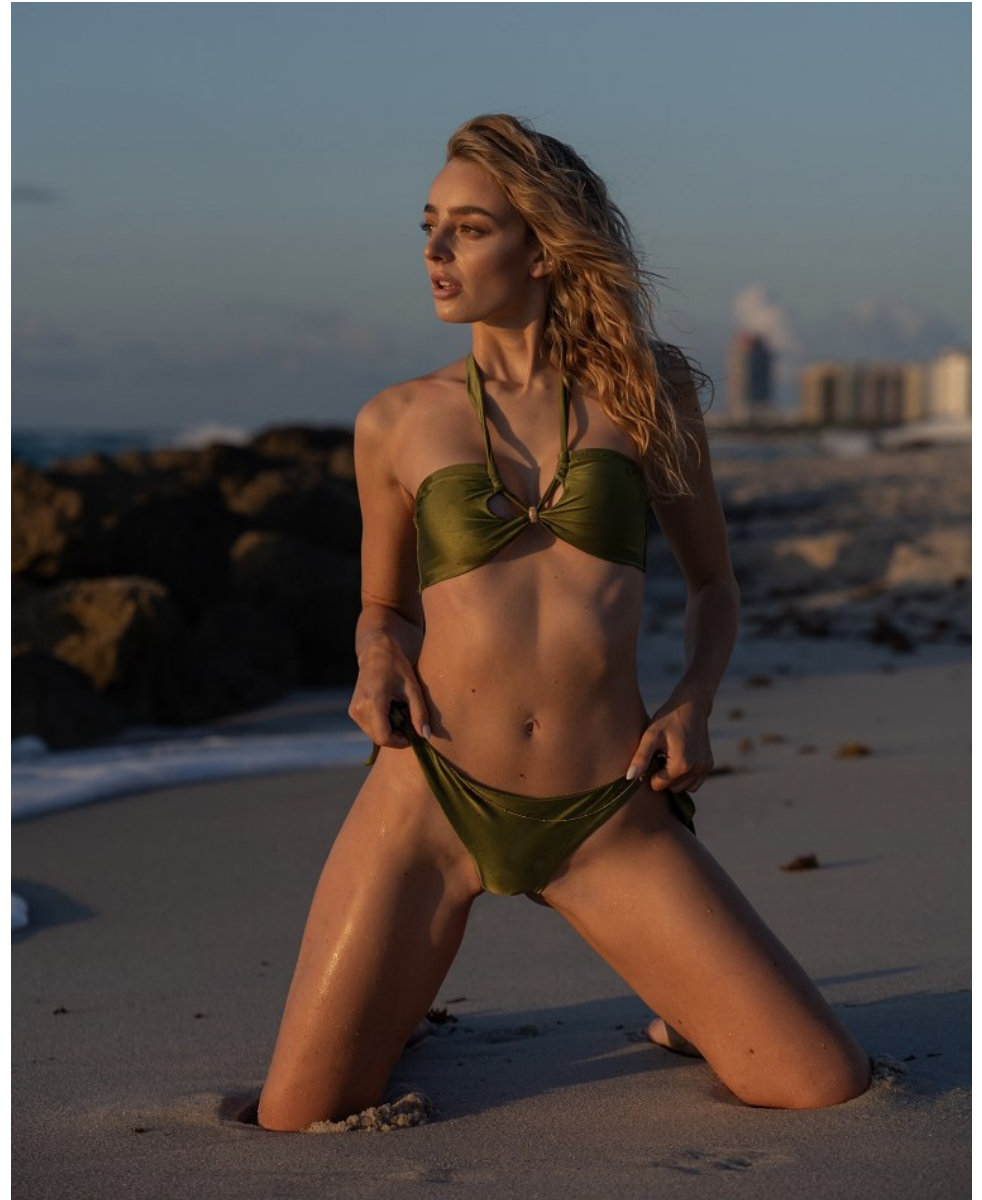

FENTON

MODEL MANAGEMENT

LAURA S

Height: 5'9.5" Dress: 4 US Bust: 34" Waist: 26.5" Hips: 39" Shoes: 8.5 US Hair: Blonde Eyes: Green