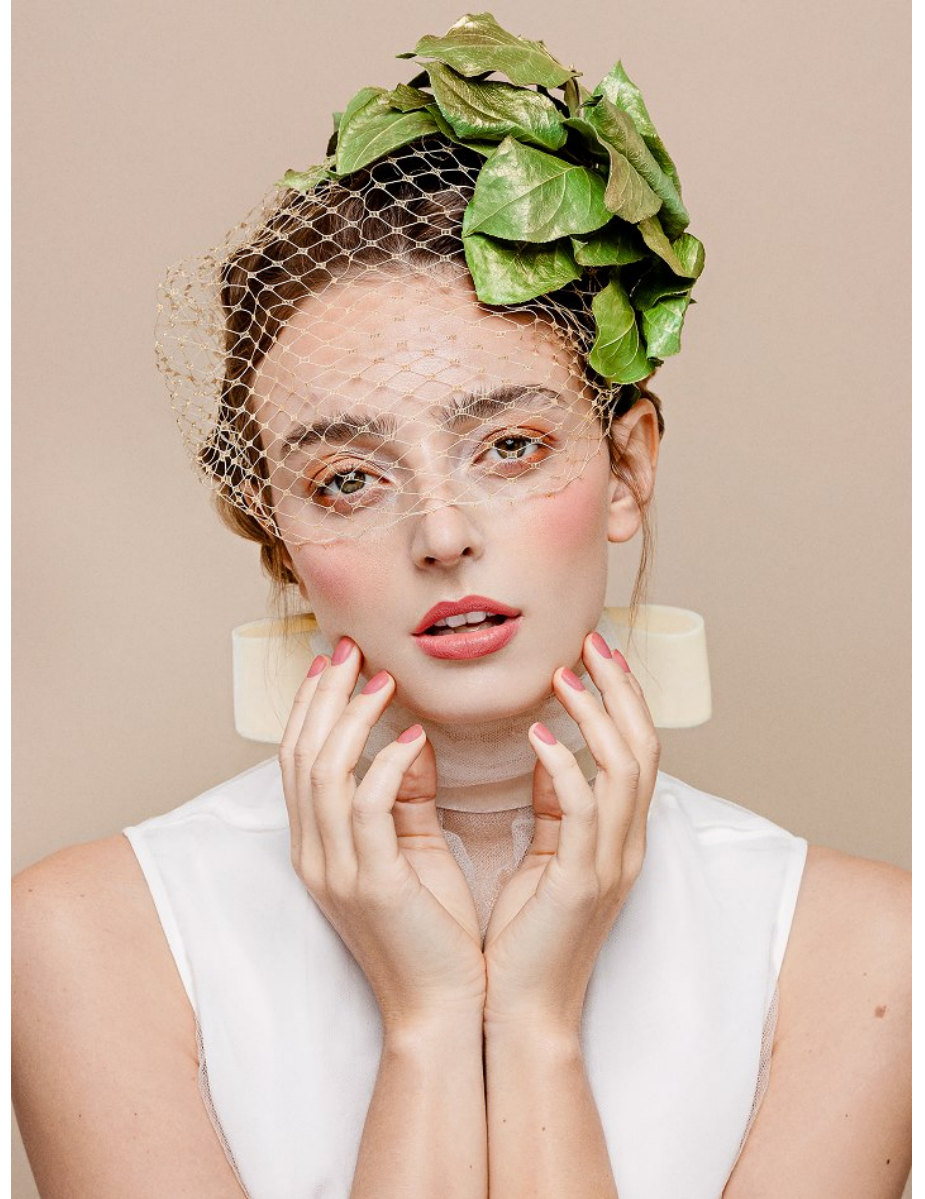

FENTON
MODEL MANAGEMENT

LAURA S

Height: 5'9.5" Dress: 4 US Bust: 34" Waist: 26.5" Hips: 39" Shoes: 8.5 US Hair: Blonde Eyes: Green