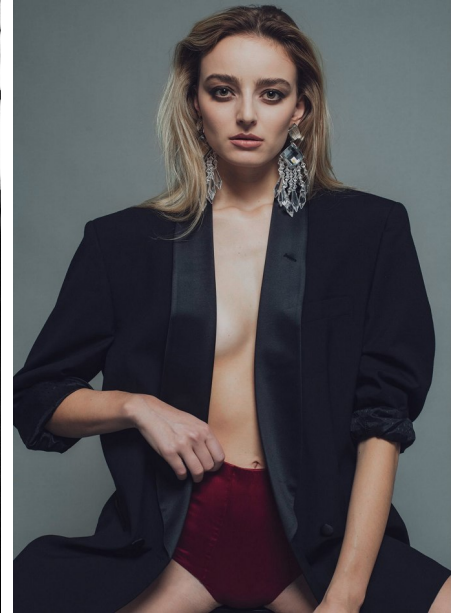

FENTON

MODEL MANAGEMENT

LAURA S

Height: 5'9.5" Dress: 4 US Bust: 34" Waist: 26.5" Hips: 39" Shoes: 8.5 US Hair: Blonde Eyes: Green

FENTON

MODEL MANAGEMENT

LAURA S

Height: 5'9.5" Dress: 4 US Bust: 34" Waist: 26.5" Hips: 39" Shoes: 8.5 US Hair: Blonde Eyes: Green