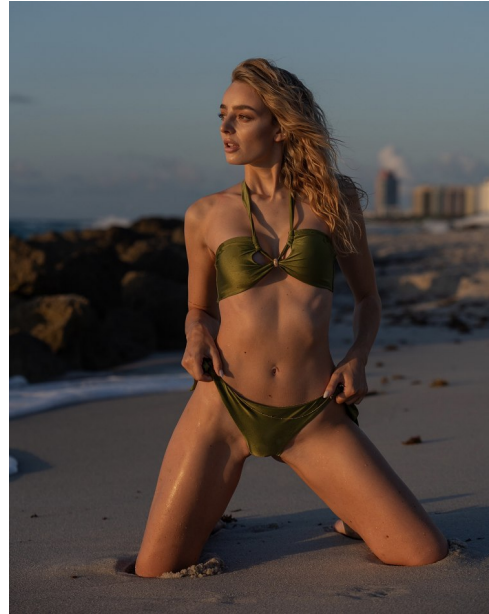

FENTON

MODEL MANAGEMENT

LAURA S

Height: 5'9.5" Dress: 4 US Bust: 34" Waist: 26.5" Hips: 39" Shoes: 8.5 US Hair: Blonde Eyes: Green