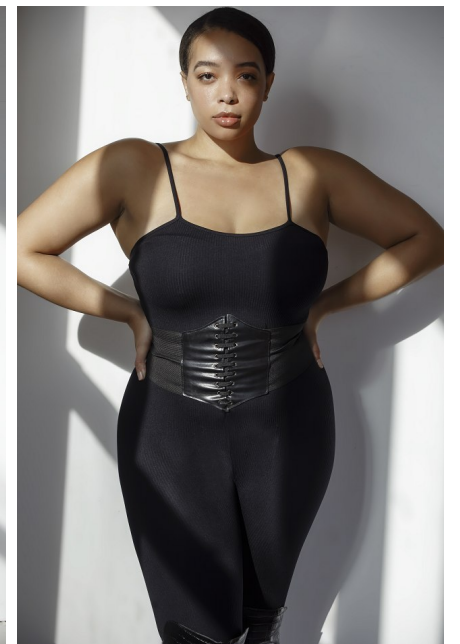

STORM

Height: 5'9" Dress: 14-16 US Bust: 38" Waist: 35.5" Hips: 45.5" Shoes: 10 US
Hair: Brown Eyes: Brown

FENTON
MODEL MANAGEMENT

Fenton Model Management, 207 East 63rd Street, Suite 1W, New York, NY 10065.
212-758-9500 | www.fentonmodels.com