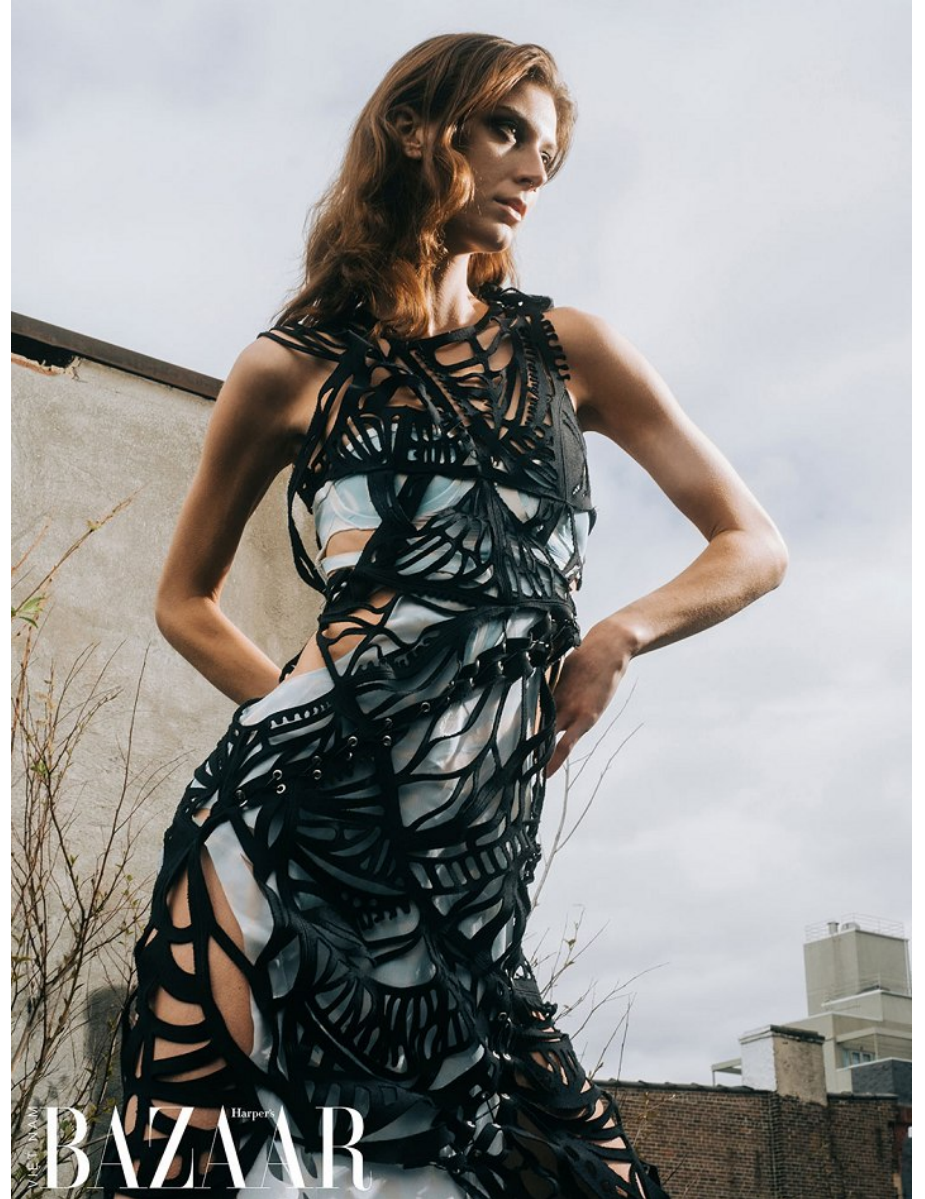

FENTON
MODEL MANAGEMENT

JULIA M

Height: 5'10.5" Dress: 0-2 US Bust: 32" Waist: 23" Hips: 35" Shoes: 8.5 US Hair: Light Brown Eyes: Hazel