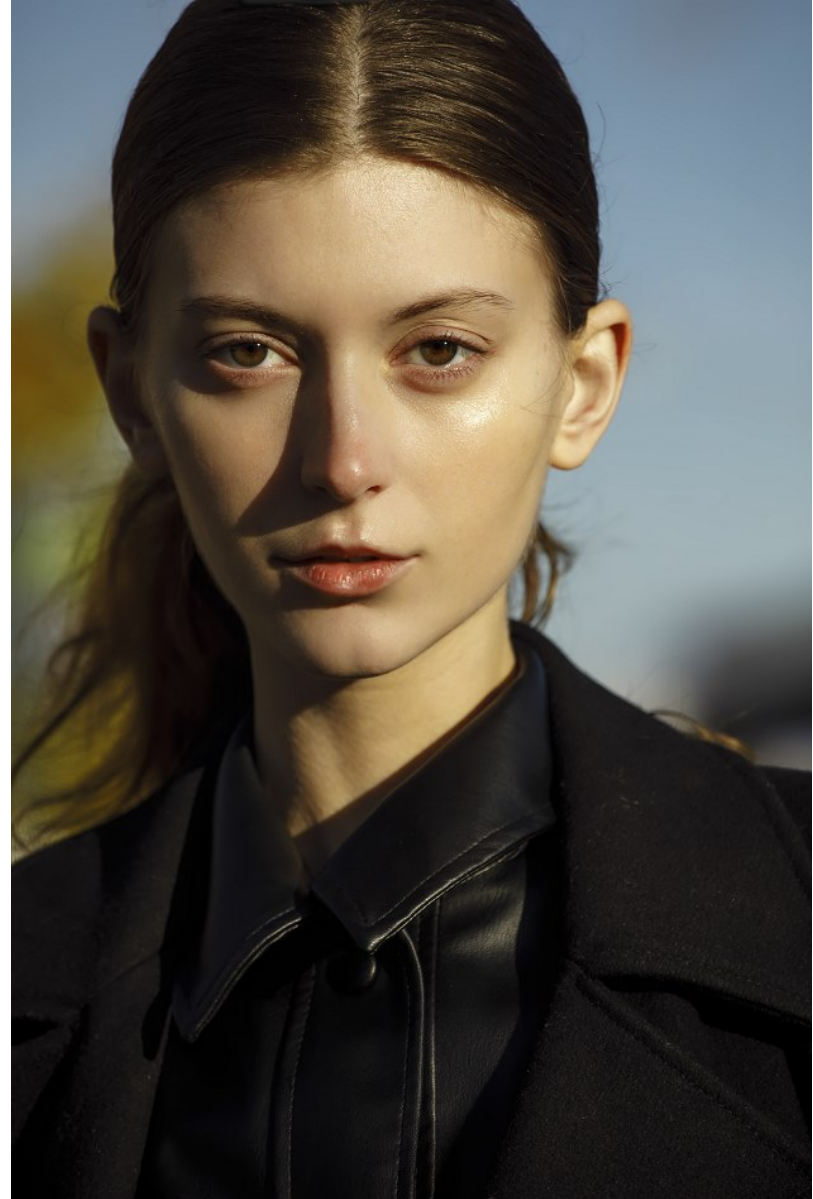

FENTON
MODEL MANAGEMENT

JULIA M

Height: 5'10.5" Dress: 0-2 US Bust: 32" Waist: 23" Hips: 35" Shoes: 8.5 US Hair: Light Brown Eyes: Hazel