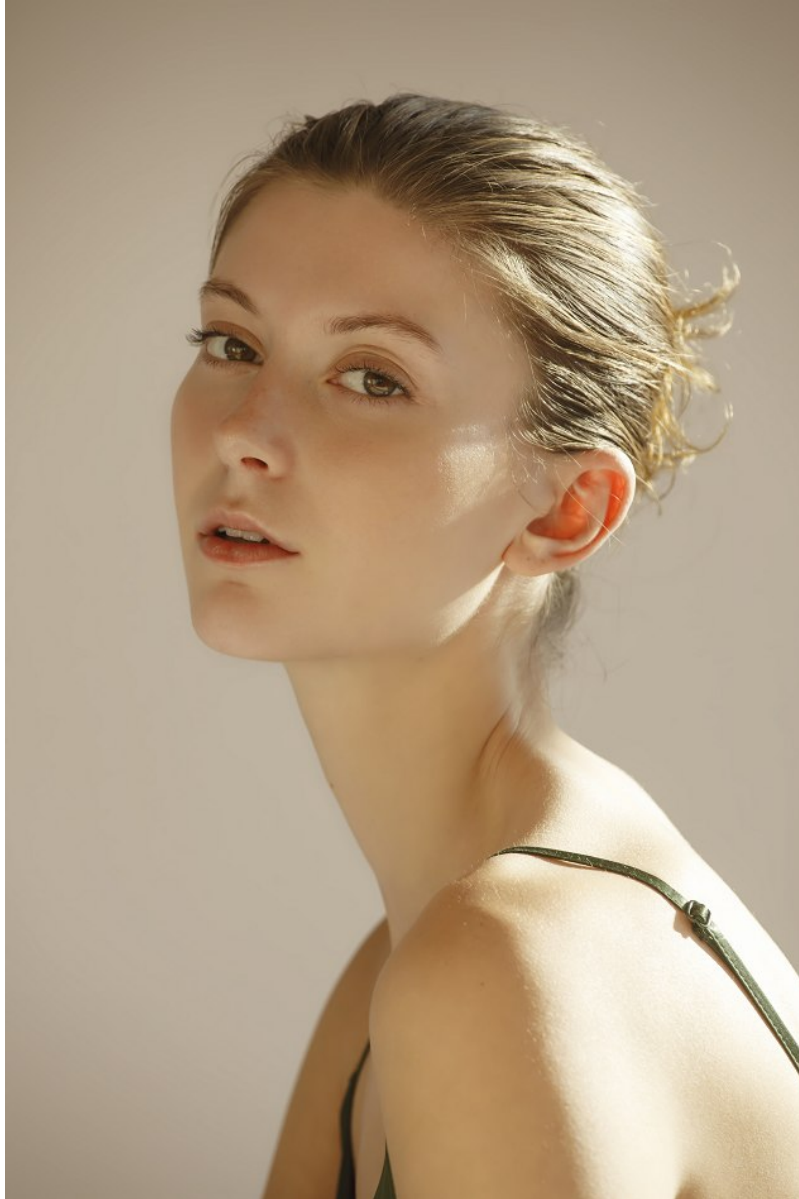

FENTON
MODEL MANAGEMENT

JULIA M

Height: 5'10.5" Dress: 0-2 US Bust: 32" Waist: 23" Hips: 35" Shoes: 8.5 US Hair: Light Brown Eyes: Hazel