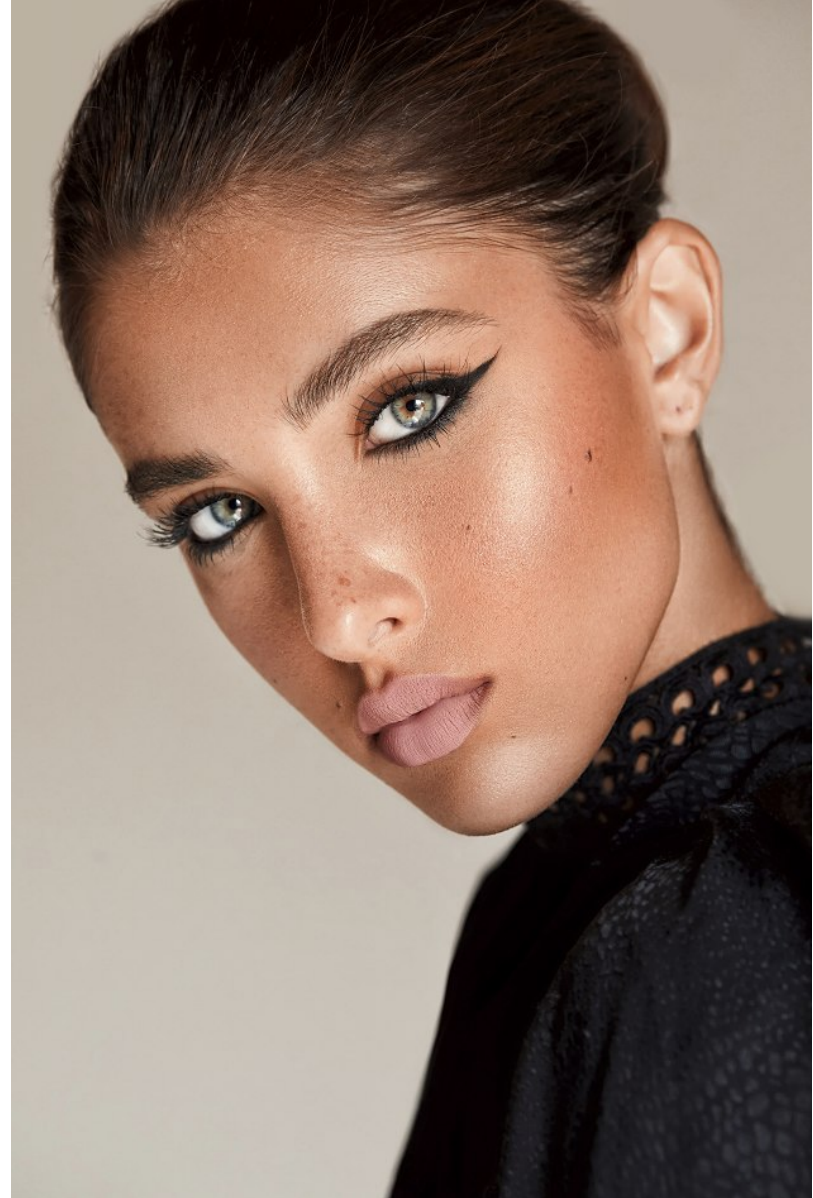

*FENTON*  
*MODEL MANAGEMENT*

*EMERSON*

Height: 5'8" Dress: 0-2 US Bust: 32" Waist: 23" Hips: 35" Shoes: 8 US Hair: Brown Eyes: Blue

*FENTON*  
*MODEL MANAGEMENT*

*EMERSON*

Height: 5'8" Dress: 0-2 US Bust: 32" Waist: 23" Hips: 35" Shoes: 8 US Hair: Brown Eyes: Blue

*FENTON*  
*MODEL MANAGEMENT*

*EMERSON*

Height: 5'8" Dress: 0-2 US Bust: 32" Waist: 23" Hips: 35" Shoes: 8 US Hair: Brown Eyes: Blue