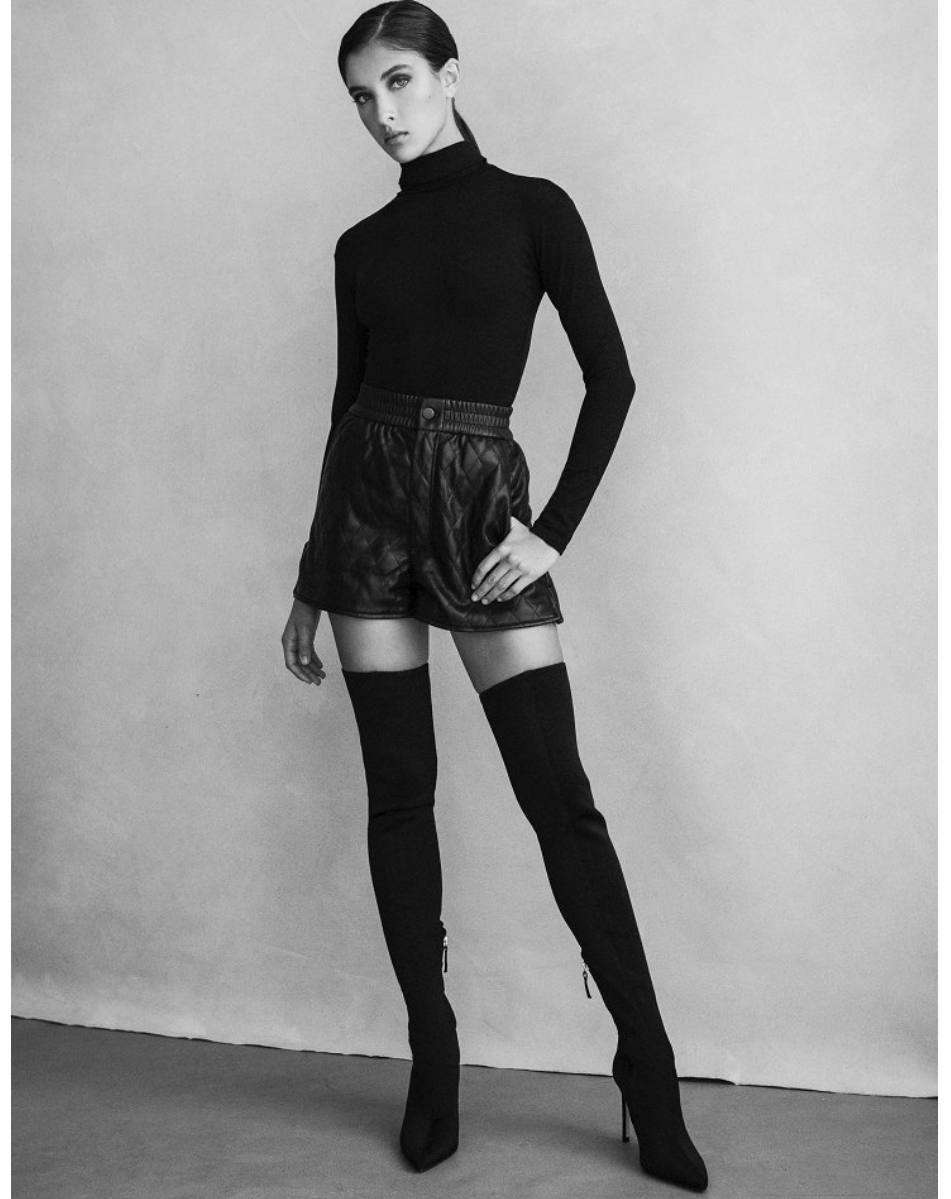

FENTON
MODEL MANAGEMENT

EMERSON

Height: 5'8" Dress: 0-2 US Bust: 32" Waist: 23" Hips: 35" Shoes: 8 US Hair: Brown Eyes: Blue