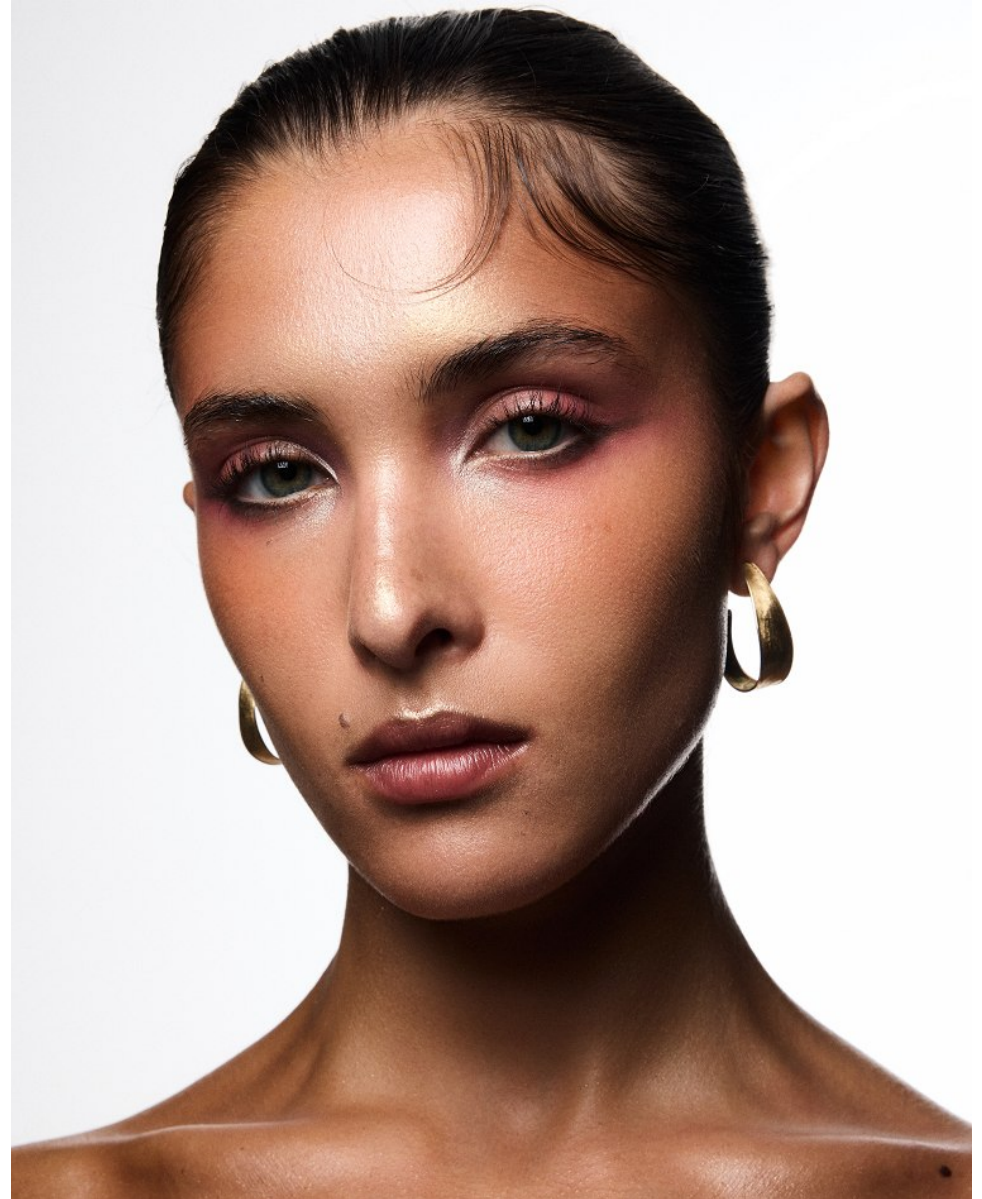

*FENTON*  
*MODEL MANAGEMENT*

*EMERSON*

Height: 5'8" Dress: 0-2 US Bust: 32" Waist: 23" Hips: 35" Shoes: 8 US Hair: Brown Eyes: Blue

*FENTON*  
*MODEL MANAGEMENT*

*EMERSON*

Height: 5'8" Dress: 0-2 US Bust: 32" Waist: 23" Hips: 35" Shoes: 8 US Hair: Brown Eyes: Blue