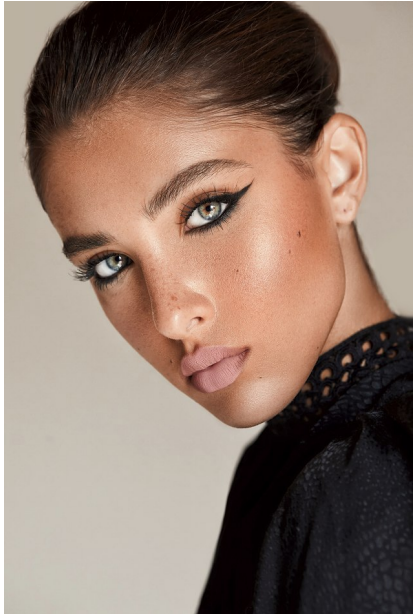

FENTON

MODEL MANAGEMENT

EMERSON

Height: 5'8" Dress: 0-2 US Bust: 32" Waist: 23" Hips: 35" Shoes: 8 US Hair: Brown Eyes: Blue