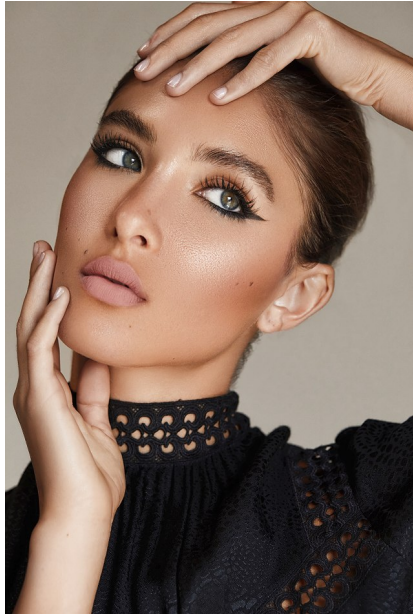

FENTON

MODEL MANAGEMENT

EMERSON

Height: 5'8" Dress: 0-2 US Bust: 32" Waist: 23" Hips: 35" Shoes: 8 US Hair: Brown Eyes: Blue