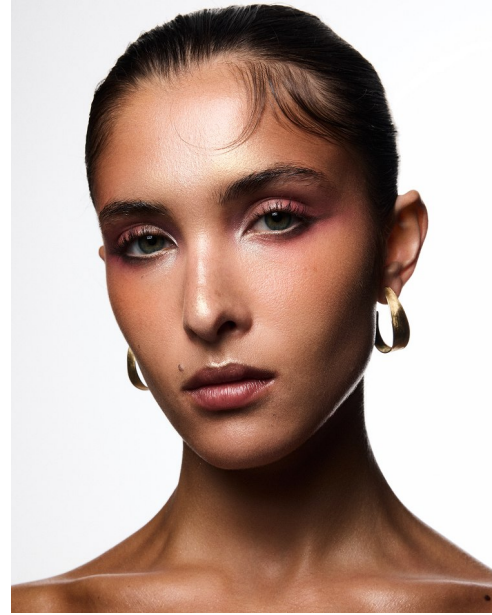

## EMERSON

Height: 5'8" Dress: 0-2 US Bust: 32" Waist: 23" Hips: 35" Shoes: 8 US Hair: Brown Eyes: Blue