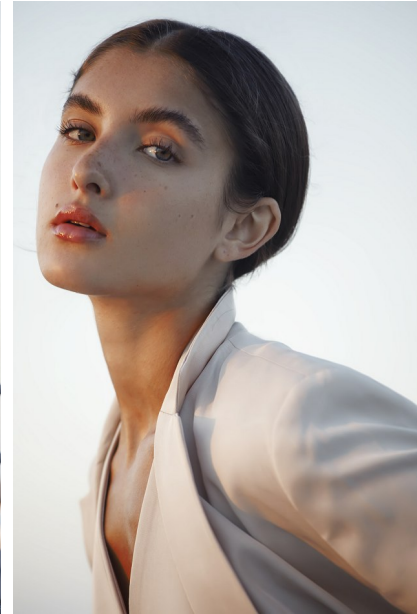

FENTON

MODEL MANAGEMENT

EMERSON

Height: 5'8" Dress: 0-2 US Bust: 32" Waist: 23" Hips: 35" Shoes: 8 US Hair: Brown Eyes: Blue