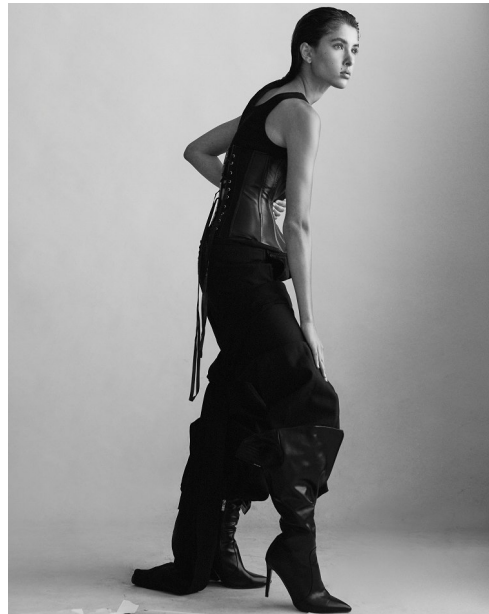

FENTON

MODEL MANAGEMENT

EMERSON

Height: 5'8" Dress: 0-2 US Bust: 32" Waist: 23" Hips: 35" Shoes: 8 US Hair: Brown Eyes: Blue