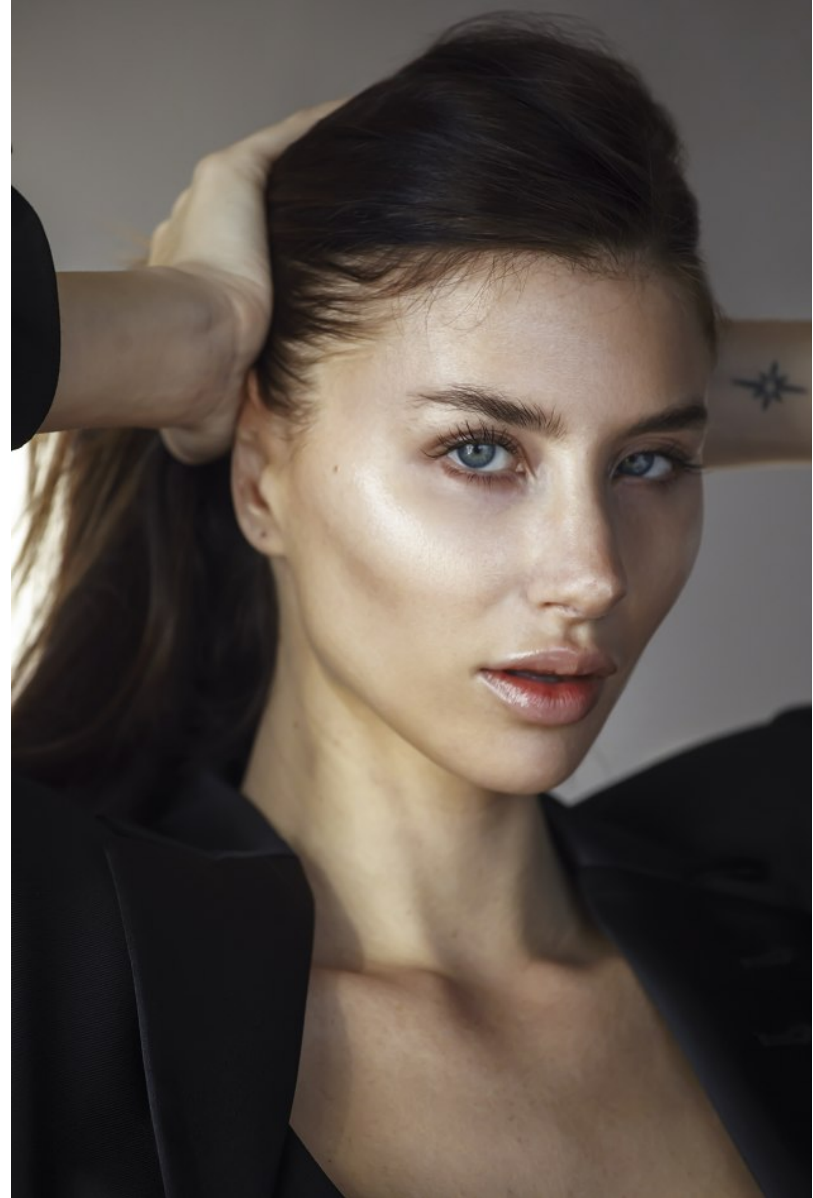

FENTON
MODEL MANAGEMENT

ALEXA G

Height: 5'10" Dress: 2-4 US Bust: 33.5" Waist: 24" Hips: 35" Shoes: 8 US Hair: Brown Eyes: Blue/Green