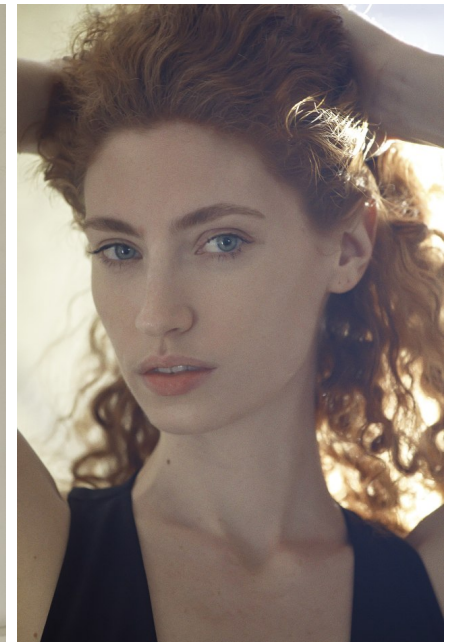

ANNA J

Height: 5'9" Dress: 2-4 US Bust: 34" Waist: 26" Hips: 37" Shoes: 9.5 US
Hair: Red Eyes: Blue/Green

FENTON
MODEL MANAGEMENT

Fenton Model Management, 207 East 63rd Street, Suite 1W, New York, NY 10065.
212-758-9500 | www.fentonmodels.com