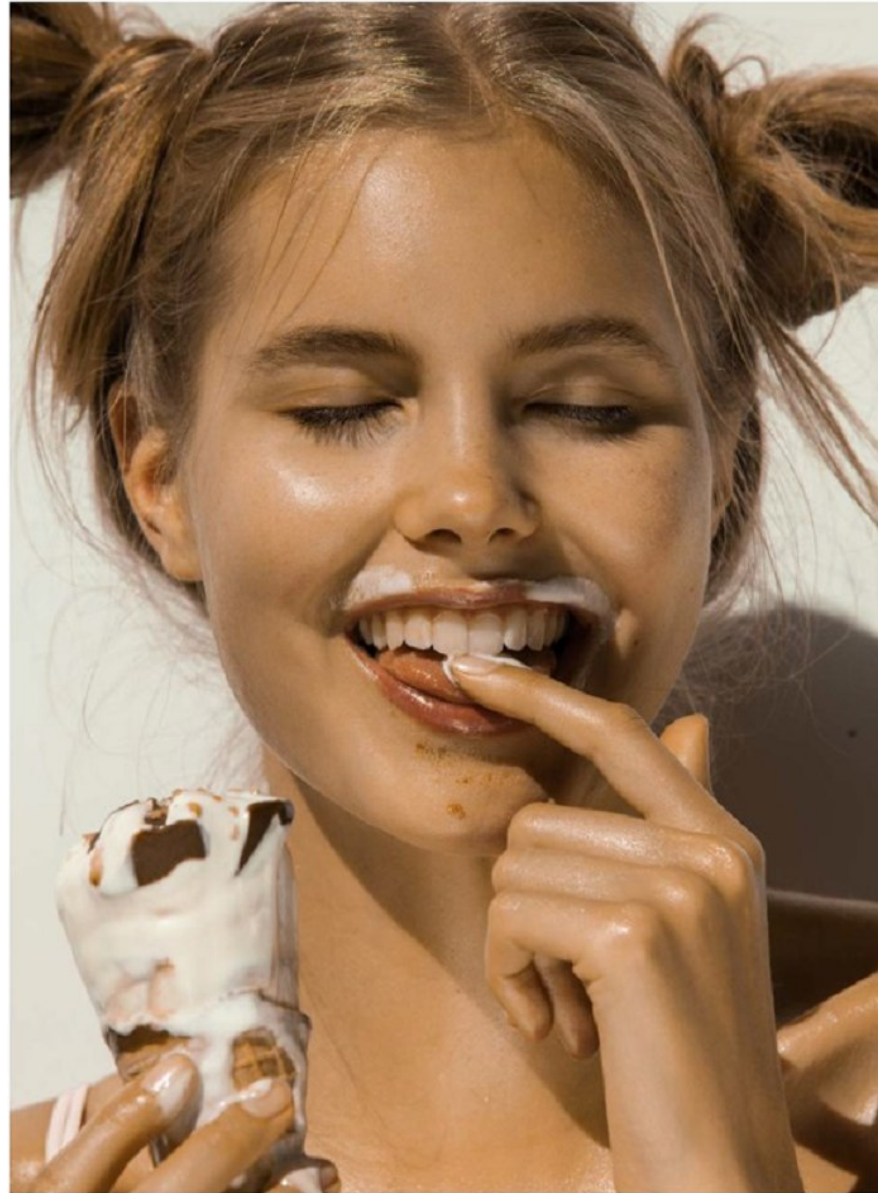

SANNA

Height: 5'11.5" Dress: 2-4 US Bust: 33" Waist: 25" Hips: 36" Shoes: 8.5 US Hair: Blonde Eyes: Green