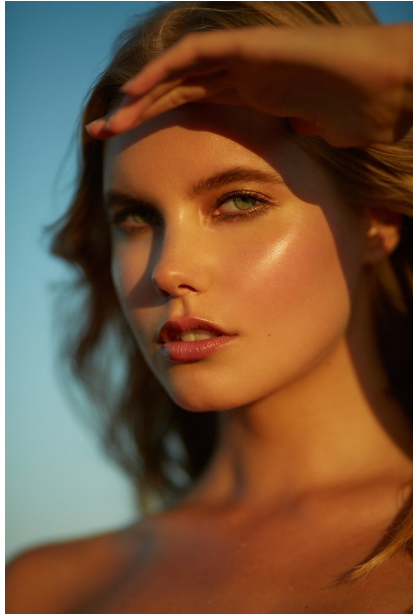

FENTON

MODEL MANAGEMENT

SANNA

Height: 5'11.5" Dress: 2-4 US Bust: 33" Waist: 25" Hips: 36" Shoes: 8.5 US Hair: Blonde Eyes: Green

FENTON

MODEL MANAGEMENT

SANNA

Height: 5'11.5" Dress: 2-4 US Bust: 33" Waist: 25" Hips: 36" Shoes: 8.5 US Hair: Blonde Eyes: Green

FENTON

MODEL MANAGEMENT

BIMADONNA

SANNA

Height: 5'11.5" Dress: 2-4 US Bust: 33" Waist: 25" Hips: 36" Shoes: 8.5 US Hair: Blonde Eyes: Green

FENTON

MODEL MANAGEMENT

SANNA

Height: 5'11.5" Dress: 2-4 US Bust: 33" Waist: 25" Hips: 36" Shoes: 8.5 US Hair: Blonde Eyes: Green

FENTON

MODEL MANAGEMENT

SANNA

Height: 5'11.5" Dress: 2-4 US Bust: 33" Waist: 25" Hips: 36" Shoes: 8.5 US Hair: Blonde Eyes: Green