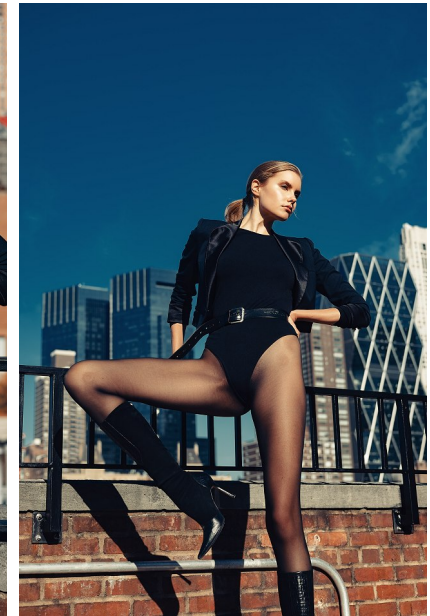

FENTON

MODEL MANAGEMENT

SANNA

Height: 5'11.5" Dress: 2-4 US Bust: 33" Waist: 25" Hips: 36" Shoes: 8.5 US Hair: Blonde Eyes: Green

FENTON

MODEL MANAGEMENT

SANNA

Height: 5'11.5" Dress: 2-4 US Bust: 33" Waist: 25" Hips: 36" Shoes: 8.5 US Hair: Blonde Eyes: Green

FENTON

MODEL MANAGEMENT

BIMADONNA

SANNA

Height: 5'11.5" Dress: 2-4 US Bust: 33" Waist: 25" Hips: 36" Shoes: 8.5 US Hair: Blonde Eyes: Green

FENTON

MODEL MANAGEMENT

SANNA

Height: 5'11.5" Dress: 2-4 US Bust: 33" Waist: 25" Hips: 36" Shoes: 8.5 US Hair: Blonde Eyes: Green

FENTON

MODEL MANAGEMENT

SANNA

Height: 5'11.5" Dress: 2-4 US Bust: 33" Waist: 25" Hips: 36" Shoes: 8.5 US Hair: Blonde Eyes: Green