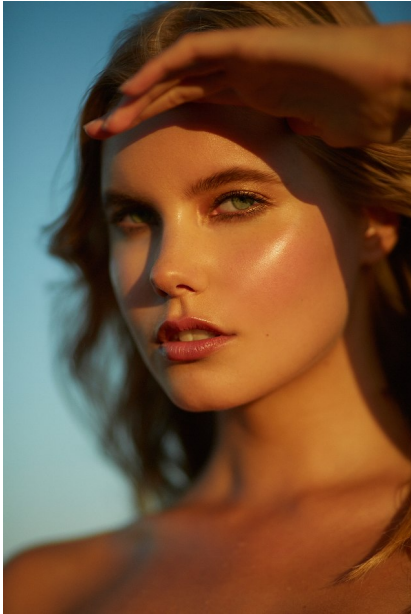

FENTON

MODEL MANAGEMENT

SANNA

Height: 5'11.5" Dress: 2-4 US Bust: 33" Waist: 25" Hips: 36" Shoes: 8.5 US Hair: Blonde Eyes: Green

FENTON

MODEL MANAGEMENT

SANNA

Height: 5'11.5" Dress: 2-4 US Bust: 33" Waist: 25" Hips: 36" Shoes: 8.5 US Hair: Blonde Eyes: Green

FENTON

MODEL MANAGEMENT

BIMBA DONNA

SANNA

Height: 5'11.5" Dress: 2-4 US Bust: 33" Waist: 25" Hips: 36" Shoes: 8.5 US Hair: Blonde Eyes: Green

FENTON

MODEL MANAGEMENT

SANNA

Height: 5'11.5" Dress: 2-4 US Bust: 33" Waist: 25" Hips: 36" Shoes: 8.5 US Hair: Blonde Eyes: Green

FENTON

MODEL MANAGEMENT

SANNA

Height: 5'11.5" Dress: 2-4 US Bust: 33" Waist: 25" Hips: 36" Shoes: 8.5 US Hair: Blonde Eyes: Green