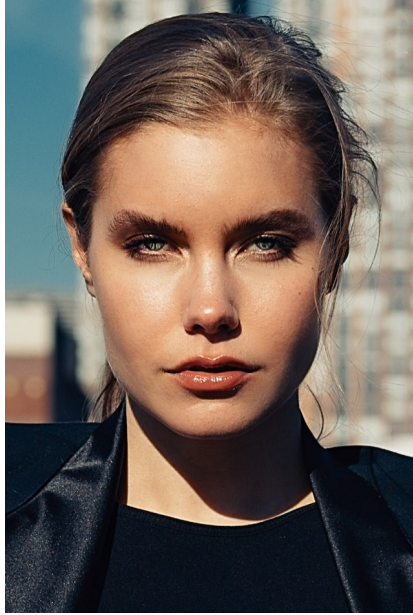

FENTON

MODEL MANAGEMENT

SANNA

Height: 5'11.5" Dress: 2-4 US Bust: 33" Waist: 25" Hips: 36" Shoes: 8.5 US Hair: Blonde Eyes: Green

FENTON

MODEL MANAGEMENT

SANNA

Height: 5'11.5" Dress: 2-4 US Bust: 33" Waist: 25" Hips: 36" Shoes: 8.5 US Hair: Blonde Eyes: Green

FENTON

MODEL MANAGEMENT

SANNA

Height: 5'11.5" Dress: 2-4 US Bust: 33" Waist: 25" Hips: 36" Shoes: 8.5 US Hair: Blonde Eyes: Green