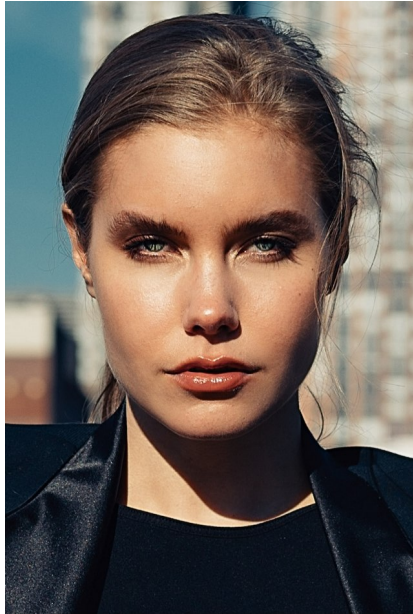

FENTON

MODEL MANAGEMENT

SANNA

Height: 5'11.5" Dress: 2-4 US Bust: 33" Waist: 25" Hips: 36" Shoes: 8.5 US Hair: Blonde Eyes: Green

FENTON

MODEL MANAGEMENT

SANNA

Height: 5'11.5" Dress: 2-4 US Bust: 33" Waist: 25" Hips: 36" Shoes: 8.5 US Hair: Blonde Eyes: Green

FENTON

MODEL MANAGEMENT

BIMADONNA

SANNA

Height: 5'11.5" Dress: 2-4 US Bust: 33" Waist: 25" Hips: 36" Shoes: 8.5 US Hair: Blonde Eyes: Green

FENTON

MODEL MANAGEMENT

SANNA

Height: 5'11.5" Dress: 2-4 US Bust: 33" Waist: 25" Hips: 36" Shoes: 8.5 US Hair: Blonde Eyes: Green

FENTON

MODEL MANAGEMENT

SANNA

Height: 5'11.5" Dress: 2-4 US Bust: 33" Waist: 25" Hips: 36" Shoes: 8.5 US Hair: Blonde Eyes: Green