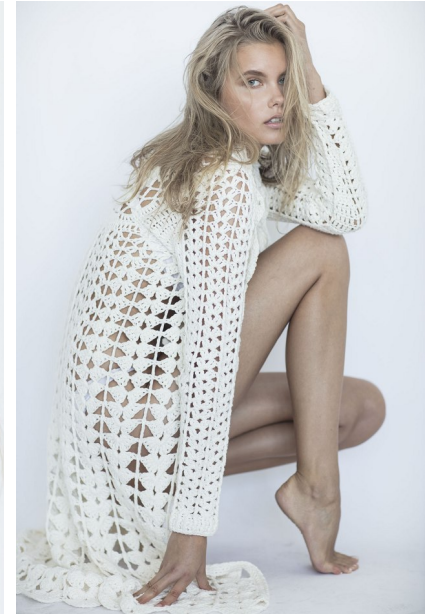

FENTON

MODEL MANAGEMENT

SANNA

Height: 5'11.5" Dress: 2-4 US Bust: 33" Waist: 25" Hips: 36" Shoes: 8.5 US Hair: Blonde Eyes: Green

FENTON

MODEL MANAGEMENT

SANNA

Height: 5'11.5" Dress: 2-4 US Bust: 33" Waist: 25" Hips: 36" Shoes: 8.5 US Hair: Blonde Eyes: Green

FENTON

MODEL MANAGEMENT

SANNA

Height: 5'11.5" Dress: 2-4 US Bust: 33" Waist: 25" Hips: 36" Shoes: 8.5 US Hair: Blonde Eyes: Green