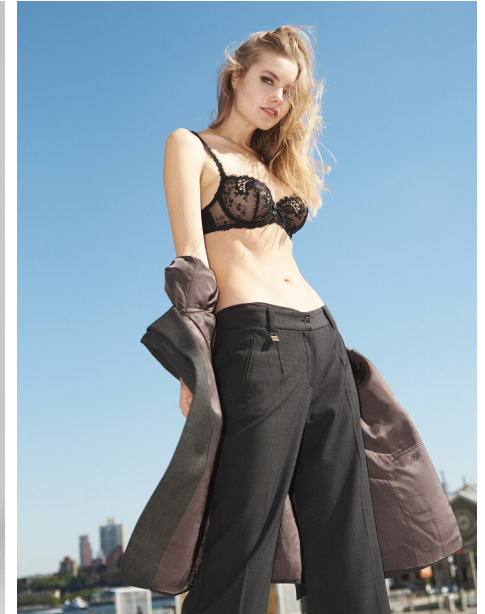

FENTON

MODEL MANAGEMENT

SANNA

Height: 5'11.5" Dress: 2-4 US Bust: 33" Waist: 25" Hips: 36" Shoes: 8.5 US Hair: Blonde Eyes: Green

FENTON

MODEL MANAGEMENT

SANNA

Height: 5'11.5" Dress: 2-4 US Bust: 33" Waist: 25" Hips: 36" Shoes: 8.5 US Hair: Blonde Eyes: Green

FENTON

MODEL MANAGEMENT

SANNA

Height: 5'11.5" Dress: 2-4 US Bust: 33" Waist: 25" Hips: 36" Shoes: 8.5 US Hair: Blonde Eyes: Green