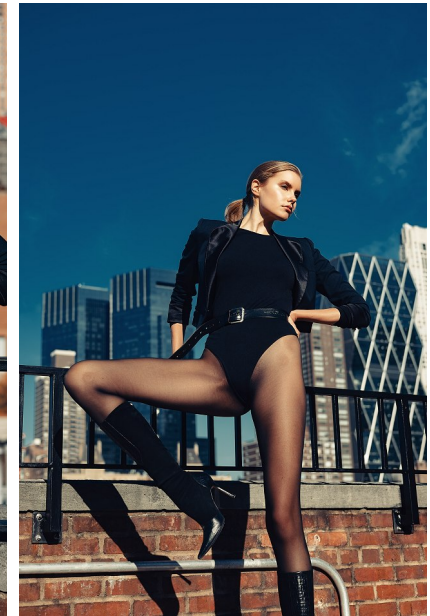

FENTON

MODEL MANAGEMENT

SANNA

Height: 5'11.5" Dress: 2-4 US Bust: 33" Waist: 25" Hips: 36" Shoes: 8.5 US Hair: Blonde Eyes: Green

FENTON

MODEL MANAGEMENT

SANNA

Height: 5'11.5" Dress: 2-4 US Bust: 33" Waist: 25" Hips: 36" Shoes: 8.5 US Hair: Blonde Eyes: Green

FENTON

MODEL MANAGEMENT

BIMBA DONNA

SANNA

Height: 5'11.5" Dress: 2-4 US Bust: 33" Waist: 25" Hips: 36" Shoes: 8.5 US Hair: Blonde Eyes: Green

FENTON

MODEL MANAGEMENT

SANNA

Height: 5'11.5" Dress: 2-4 US Bust: 33" Waist: 25" Hips: 36" Shoes: 8.5 US Hair: Blonde Eyes: Green

FENTON

MODEL MANAGEMENT

SANNA

Height: 5'11.5" Dress: 2-4 US Bust: 33" Waist: 25" Hips: 36" Shoes: 8.5 US Hair: Blonde Eyes: Green