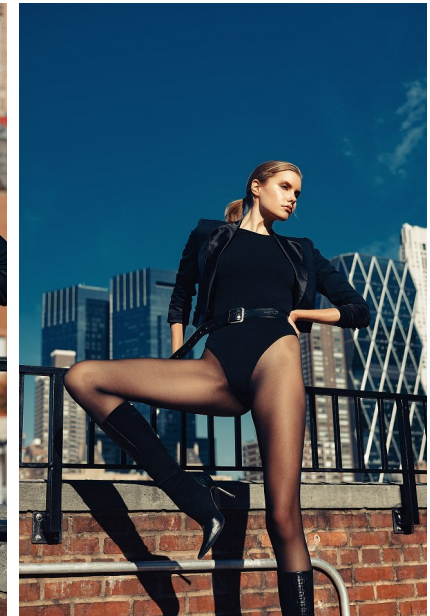

FENTON

MODEL MANAGEMENT

SANNA

Height: 5'11.5" Dress: 2-4 US Bust: 33" Waist: 25" Hips: 36" Shoes: 8.5 US Hair: Blonde Eyes: Green

FENTON

MODEL MANAGEMENT

SANNA

Height: 5'11.5" Dress: 2-4 US Bust: 33" Waist: 25" Hips: 36" Shoes: 8.5 US Hair: Blonde Eyes: Green

FENTON

MODEL MANAGEMENT

SANNA

Height: 5'11.5" Dress: 2-4 US Bust: 33" Waist: 25" Hips: 36" Shoes: 8.5 US Hair: Blonde Eyes: Green