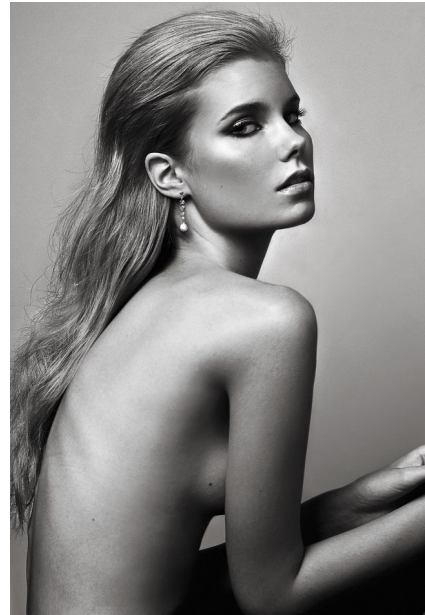

FENTON

MODEL MANAGEMENT

SANNA

Height: 5'11.5" Dress: 2-4 US Bust: 33" Waist: 25" Hips: 36" Shoes: 8.5 US Hair: Blonde Eyes: Green