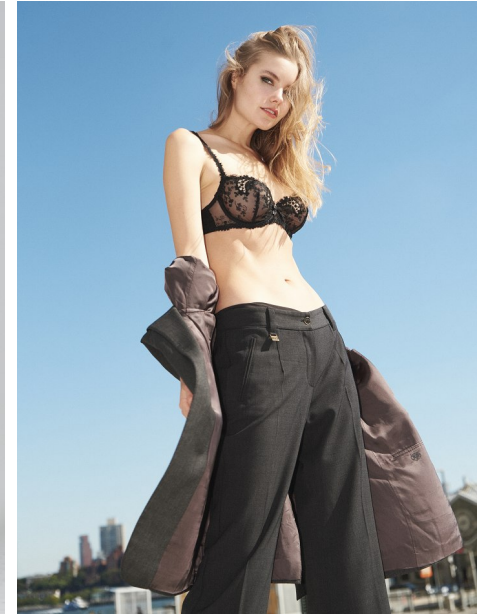

FENTON

MODEL MANAGEMENT

SANNA

Height: 5'11.5" Dress: 2-4 US Bust: 33" Waist: 25" Hips: 36" Shoes: 8.5 US Hair: Blonde Eyes: Green

FENTON

MODEL MANAGEMENT

SANNA

Height: 5'11.5" Dress: 2-4 US Bust: 33" Waist: 25" Hips: 36" Shoes: 8.5 US Hair: Blonde Eyes: Green

FENTON

MODEL MANAGEMENT

BIMADONNA

SANNA

Height: 5'11.5" Dress: 2-4 US Bust: 33" Waist: 25" Hips: 36" Shoes: 8.5 US Hair: Blonde Eyes: Green

FENTON

MODEL MANAGEMENT

SANNA

Height: 5'11.5" Dress: 2-4 US Bust: 33" Waist: 25" Hips: 36" Shoes: 8.5 US Hair: Blonde Eyes: Green

FENTON

MODEL MANAGEMENT

SANNA

Height: 5'11.5" Dress: 2-4 US Bust: 33" Waist: 25" Hips: 36" Shoes: 8.5 US Hair: Blonde Eyes: Green