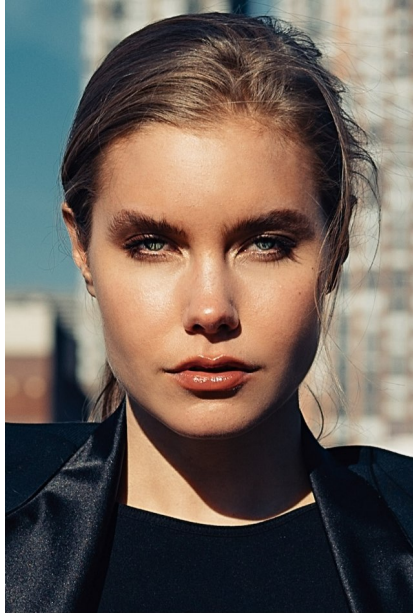

FENTON

MODEL MANAGEMENT

SANNA

Height: 5'11.5" Dress: 2-4 US Bust: 33" Waist: 25" Hips: 36" Shoes: 8.5 US Hair: Blonde Eyes: Green

FENTON

MODEL MANAGEMENT

SANNA

Height: 5'11.5" Dress: 2-4 US Bust: 33" Waist: 25" Hips: 36" Shoes: 8.5 US Hair: Blonde Eyes: Green

FENTON

MODEL MANAGEMENT

BIMBA DONNA

SANNA

Height: 5'11.5" Dress: 2-4 US Bust: 33" Waist: 25" Hips: 36" Shoes: 8.5 US Hair: Blonde Eyes: Green

FENTON

MODEL MANAGEMENT

SANNA

Height: 5'11.5" Dress: 2-4 US Bust: 33" Waist: 25" Hips: 36" Shoes: 8.5 US Hair: Blonde Eyes: Green

FENTON

MODEL MANAGEMENT

SANNA

Height: 5'11.5" Dress: 2-4 US Bust: 33" Waist: 25" Hips: 36" Shoes: 8.5 US Hair: Blonde Eyes: Green