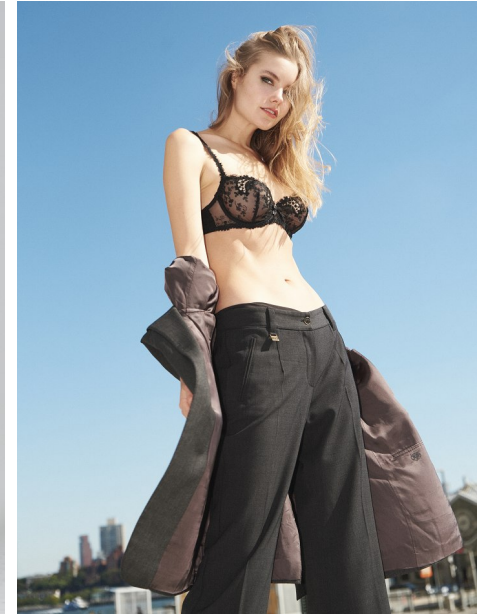

FENTON

MODEL MANAGEMENT

SANNA

Height: 5'11.5" Dress: 2-4 US Bust: 33" Waist: 25" Hips: 36" Shoes: 8.5 US Hair: Blonde Eyes: Green

FENTON

MODEL MANAGEMENT

SANNA

Height: 5'11.5" Dress: 2-4 US Bust: 33" Waist: 25" Hips: 36" Shoes: 8.5 US Hair: Blonde Eyes: Green

FENTON

MODEL MANAGEMENT

BIMBA DONNA

SANNA

Height: 5'11.5" Dress: 2-4 US Bust: 33" Waist: 25" Hips: 36" Shoes: 8.5 US Hair: Blonde Eyes: Green

FENTON

MODEL MANAGEMENT

SANNA

Height: 5'11.5" Dress: 2-4 US Bust: 33" Waist: 25" Hips: 36" Shoes: 8.5 US Hair: Blonde Eyes: Green

FENTON

MODEL MANAGEMENT

SANNA

Height: 5'11.5" Dress: 2-4 US Bust: 33" Waist: 25" Hips: 36" Shoes: 8.5 US Hair: Blonde Eyes: Green