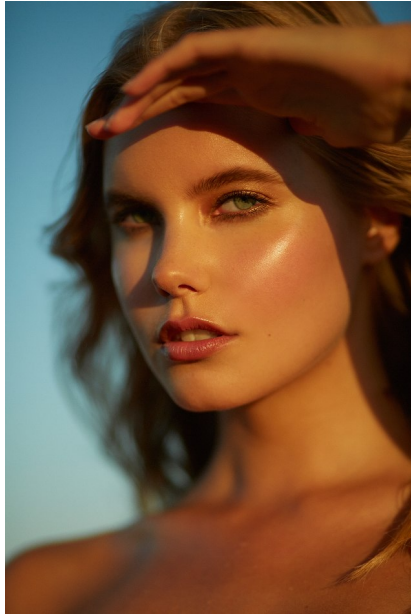

FENTON

MODEL MANAGEMENT

SANNA

Height: 5'11.5" Dress: 2-4 US Bust: 33" Waist: 25" Hips: 36" Shoes: 8.5 US Hair: Blonde Eyes: Green

FENTON

MODEL MANAGEMENT

SANNA

Height: 5'11.5" Dress: 2-4 US Bust: 33" Waist: 25" Hips: 36" Shoes: 8.5 US Hair: Blonde Eyes: Green