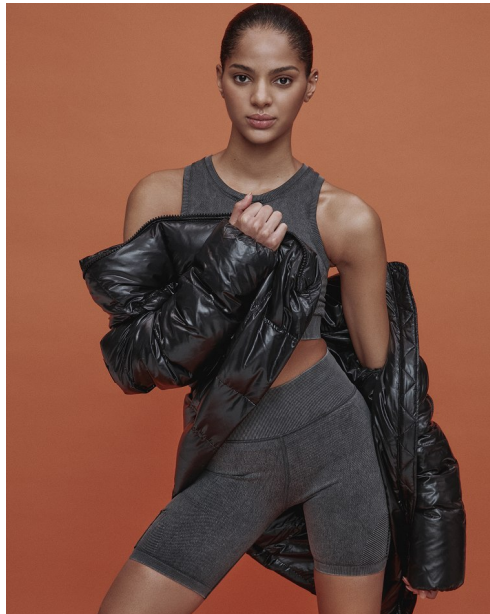

FENTON

MODEL MANAGEMENT

SKYLA O

Height: 5'9" Dress: 2-4 US Bust: 32.5" Waist: 25" Hips: 35.5" Shoes: 10 US Hair: Dark Brown Eyes: Brown

FENTON

MODEL MANAGEMENT

SKYLA O

Height: 5'9" Dress: 2-4 US Bust: 32.5" Waist: 25" Hips: 35.5" Shoes: 10 US Hair: Dark Brown Eyes: Brown

FENTON
MODEL MANAGEMENT

SKYLA O

Height: 5'9" Dress: 2-4 US Bust: 32.5" Waist: 25" Hips: 35.5" Shoes: 10 US Hair: Dark Brown Eyes: Brown