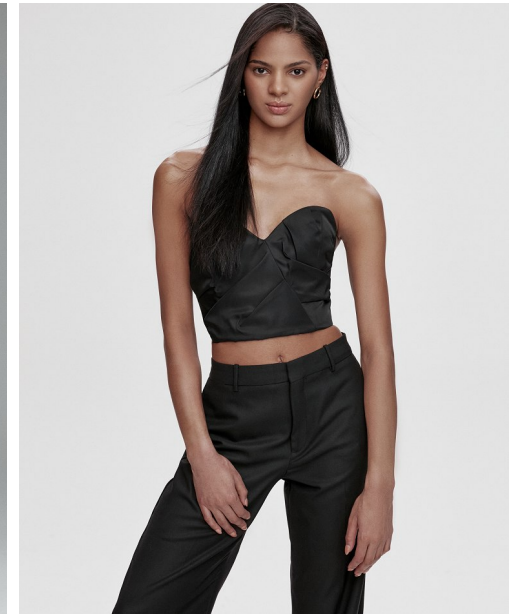

FENTON

MODEL MANAGEMENT

SKYLA O

Height: 5'9" Dress: 2-4 US Bust: 32.5" Waist: 25" Hips: 35.5" Shoes: 10 US Hair: Dark Brown Eyes: Brown

FENTON

MODEL MANAGEMENT

SKYLA O

Height: 5'9" Dress: 2-4 US Bust: 32.5" Waist: 25" Hips: 35.5" Shoes: 10 US Hair: Dark Brown Eyes: Brown

FENTON
MODEL MANAGEMENT

SKYLA O

Height: 5'9" Dress: 2-4 US Bust: 32.5" Waist: 25" Hips: 35.5" Shoes: 10 US Hair: Dark Brown Eyes: Brown