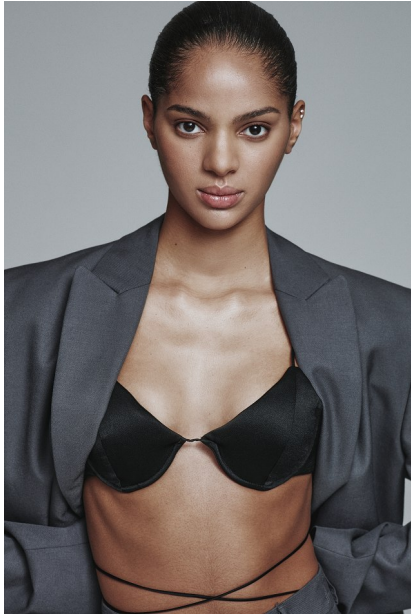

FENTON

MODEL MANAGEMENT

SKYLA O

Height: 5'9" Dress: 2-4 US Bust: 32.5" Waist: 25" Hips: 35.5" Shoes: 10 US Hair: Dark Brown Eyes: Brown

FENTON

MODEL MANAGEMENT

SKYLA O

Height: 5'9" Dress: 2-4 US Bust: 32.5" Waist: 25" Hips: 35.5" Shoes: 10 US Hair: Dark Brown Eyes: Brown

FENTON
MODEL MANAGEMENT

SKYLA O

Height: 5'9" Dress: 2-4 US Bust: 32.5" Waist: 25" Hips: 35.5" Shoes: 10 US Hair: Dark Brown Eyes: Brown