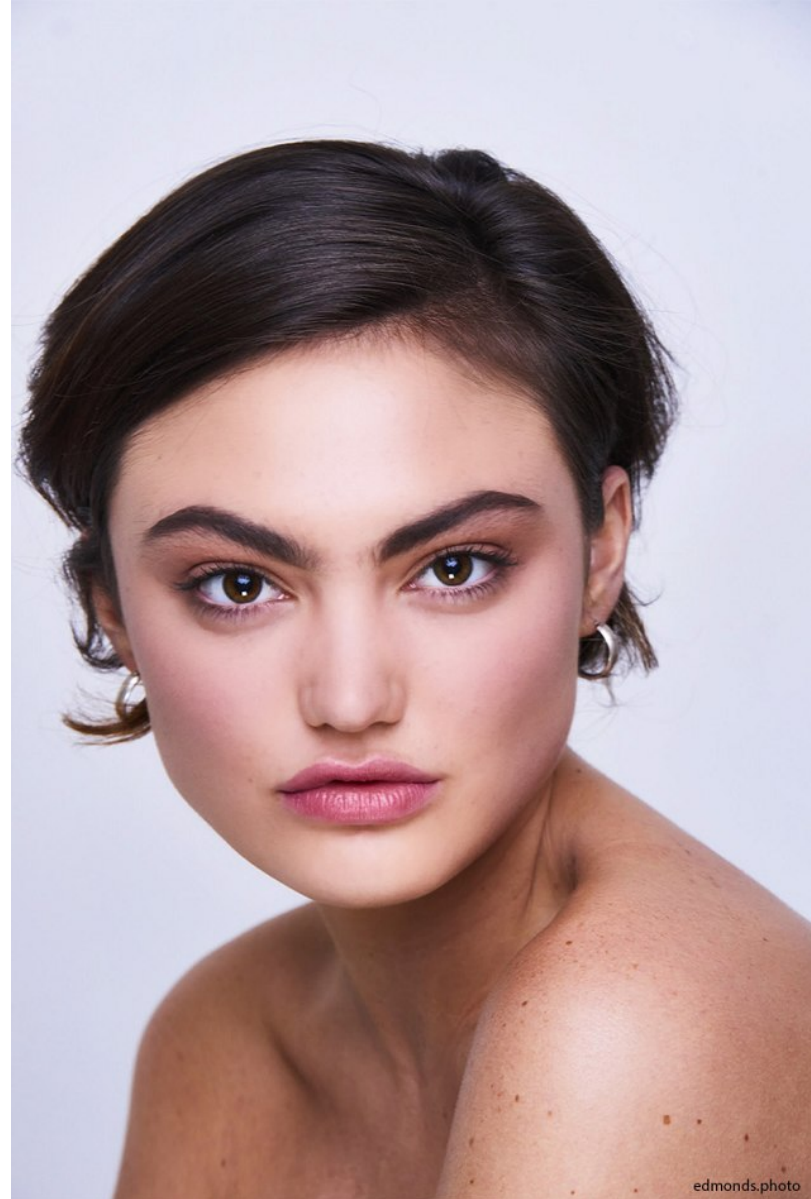

FENTON
MODEL MANAGEMENT

edmonds.photo

SADIE

Height: 5'8.5" Dress: 2-4 US Bust: 33" Waist: 25.5" Hips: 36" Shoes: 9 US Hair: Brown Eyes: Hazel