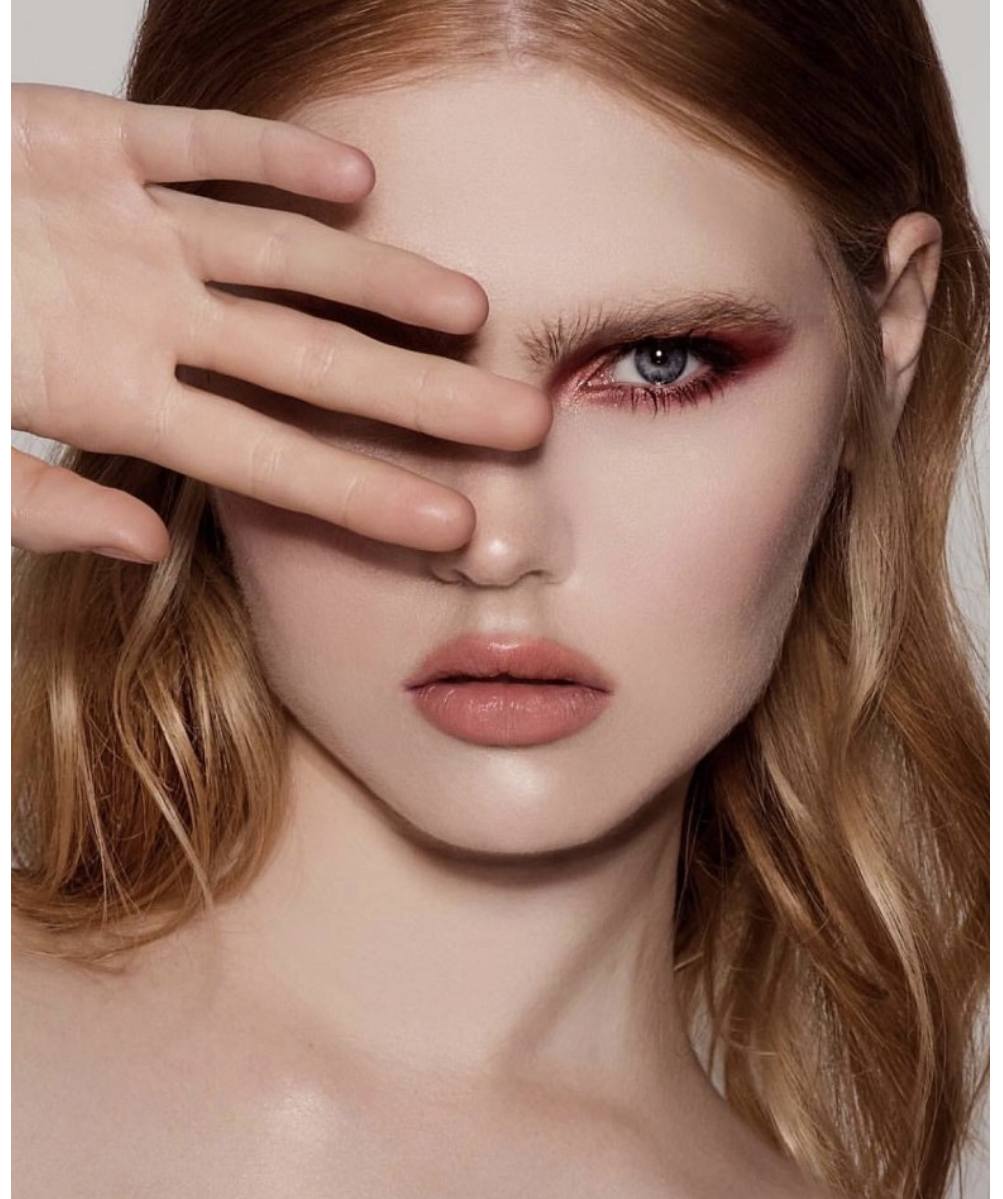

FENTON
MODEL MANAGEMENT

GINGER

Height: 5'8" Dress: 0-2 US Bust: 34" Waist: 25" Hips: 36.5" Shoes: 8.5 US Hair: Strawberry Blonde Eyes: Blue