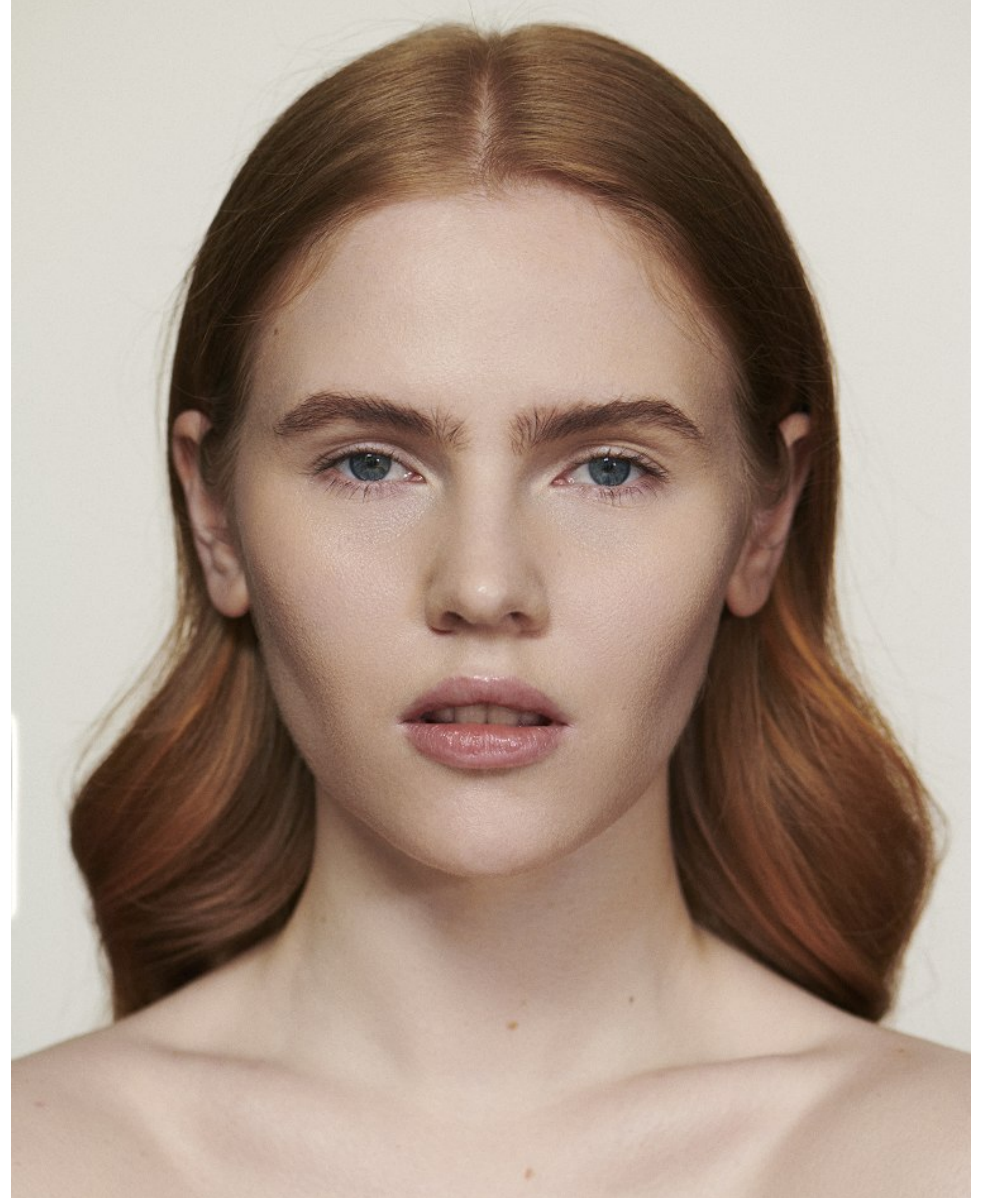

FENTON

MODEL MANAGEMENT

GINGER

Height: 5'8" Dress: 0-2 US Bust: 34" Waist: 25" Hips: 36.5" Shoes: 8.5 US Hair: Strawberry Blonde Eyes: Blue

FENTON
MODEL MANAGEMENT

GINGER

Height: 5'8" Dress: 0-2 US Bust: 34" Waist: 25" Hips: 36.5" Shoes: 8.5 US Hair: Strawberry Blonde Eyes: Blue