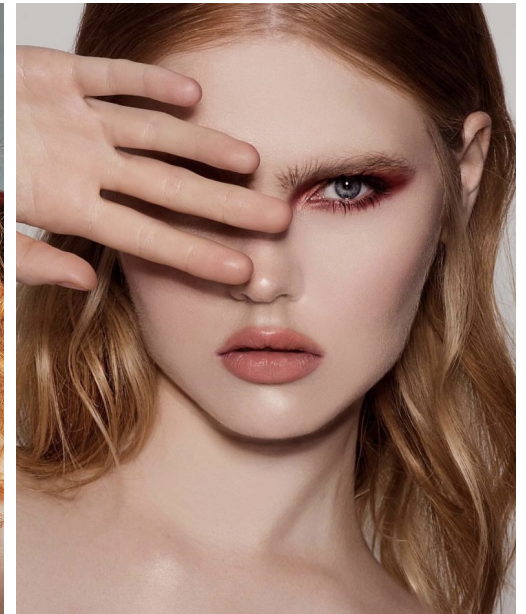

FENTON

MODEL MANAGEMENT

GINGER

Height: 5'8" Dress: 0-2 US Bust: 34" Waist: 25" Hips: 36.5" Shoes: 8.5 US Hair: Strawberry Blonde Eyes: Blue

FENTON

MODEL MANAGEMENT

GINGER

Height: 5'8" Dress: 0-2 US Bust: 34" Waist: 25" Hips: 36.5" Shoes: 8.5 US Hair: Strawberry Blonde Eyes: Blue