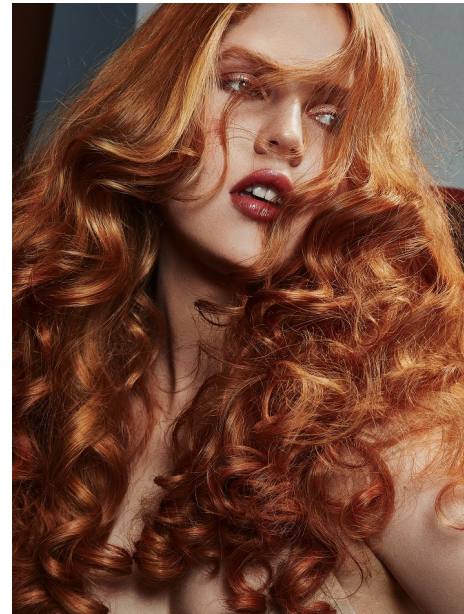

FENTON

MODEL MANAGEMENT

GINGER

Height: 5'8" Dress: 0-2 US Bust: 34" Waist: 25" Hips: 36.5" Shoes: 8.5 US Hair: Strawberry Blonde Eyes: Blue

FENTON

MODEL MANAGEMENT

GINGER

Height: 5'8" Dress: 0-2 US Bust: 34" Waist: 25" Hips: 36.5" Shoes: 8.5 US Hair: Strawberry Blonde Eyes: Blue