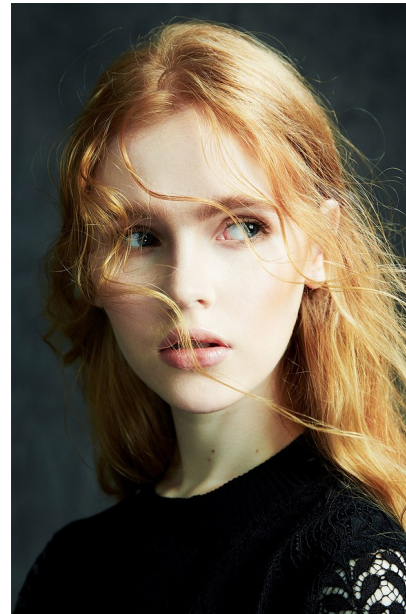

FENTON

MODEL MANAGEMENT

GINGER

Height: 5'8" Dress: 0-2 US Bust: 34" Waist: 25" Hips: 36.5" Shoes: 8.5 US Hair: Strawberry Blonde Eyes: Blue

FENTON

MODEL MANAGEMENT

GINGER

Height: 5'8" Dress: 0-2 US Bust: 34" Waist: 25" Hips: 36.5" Shoes: 8.5 US Hair: Strawberry Blonde Eyes: Blue