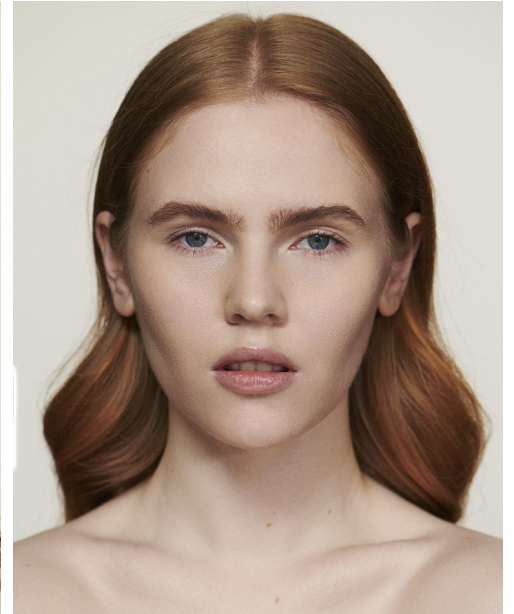

FENTON

MODEL MANAGEMENT

GINGER

Height: 5'8" Dress: 0-2 US Bust: 34" Waist: 25" Hips: 36.5" Shoes: 8.5 US Hair: Strawberry Blonde Eyes: Blue

FENTON

MODEL MANAGEMENT

GINGER

Height: 5'8" Dress: 0-2 US Bust: 34" Waist: 25" Hips: 36.5" Shoes: 8.5 US Hair: Strawberry Blonde Eyes: Blue