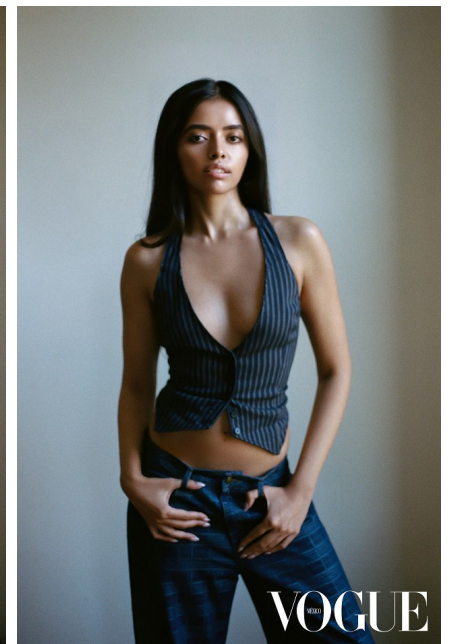

RAISIN SAINI

Height: 5'9" Dress: 0-2 US Bust: 32" Waist: 24.5" Hips: 34.5" Shoes: 10 US
Hair: Black Eyes: Brown

FENTON
MODEL MANAGEMENT

Fenton Model Management, 207 East 63rd Street, Suite 1W, New York, NY 10065.
212-758-9500 | www.fentonmodels.com