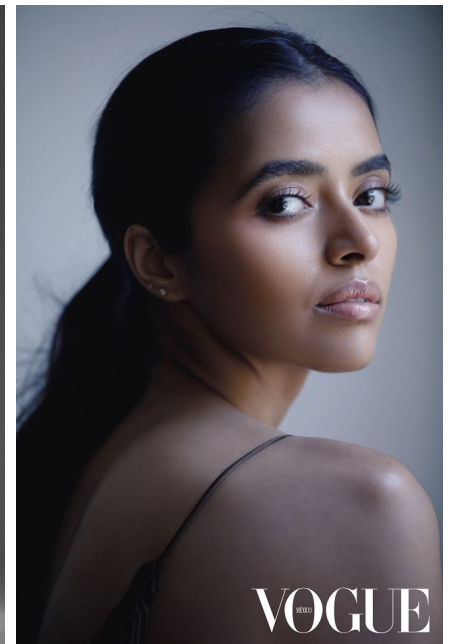

RAISIN SAINI

Height: 5'9" Dress: 0-2 US Bust: 32" Waist: 24.5" Hips: 34.5" Shoes: 10 US
Hair: Black Eyes: Brown

FENTON
MODEL MANAGEMENT

Fenton Model Management, 207 East 63rd Street, Suite 1W, New York, NY 10065.
212-758-9500 | www.fentonmodels.com