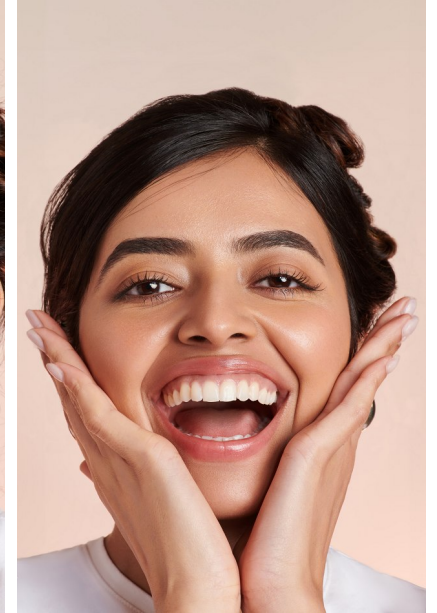

FENTON

MODEL MANAGEMENT

RAISIN SAINI

Height: 5'9" Dress: 0-2 US Bust: 32" Waist: 24.5" Hips: 34.5" Shoes: 10 US Hair: Black Eyes: Brown