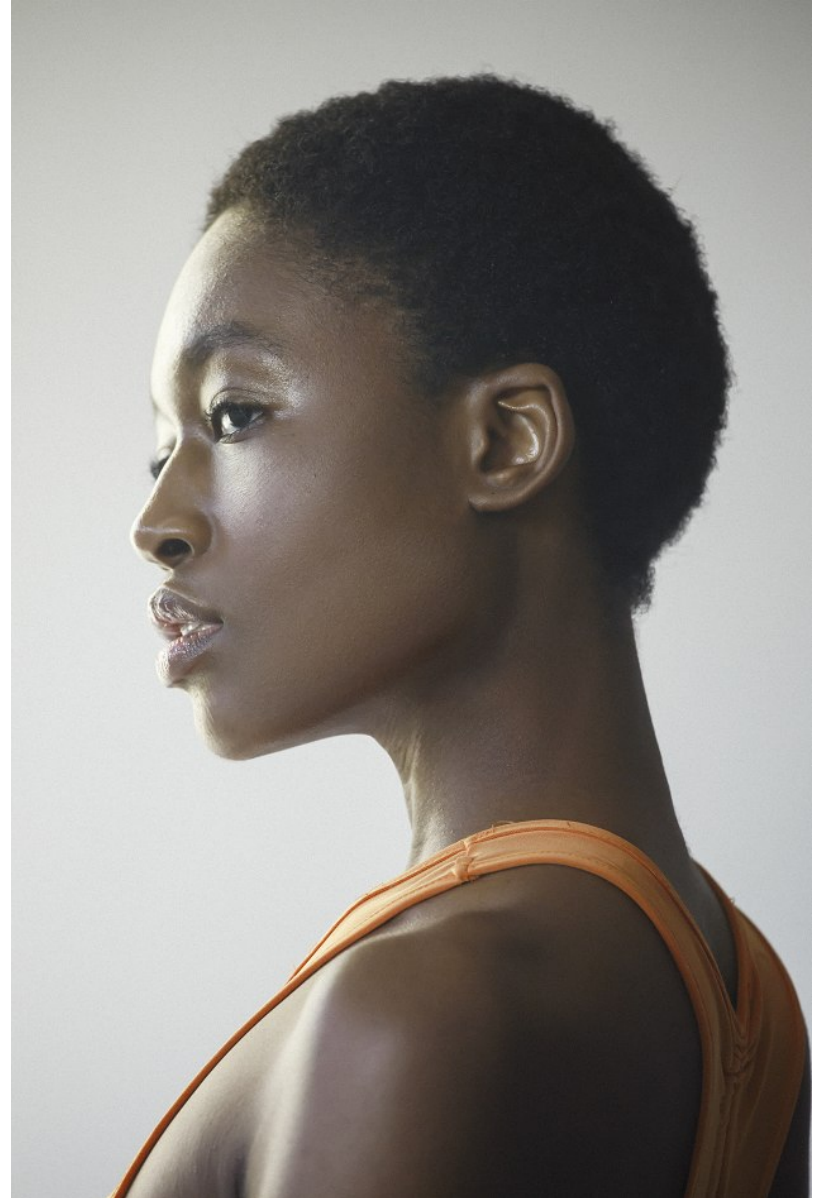

FENTON
MODEL MANAGEMENT

OLIVE T

Height: 5'11" Dress: 0-2 US Bust: 31" Waist: 24.5" Hips: 35" Shoes: 9 US Hair: Black Eyes: Brown