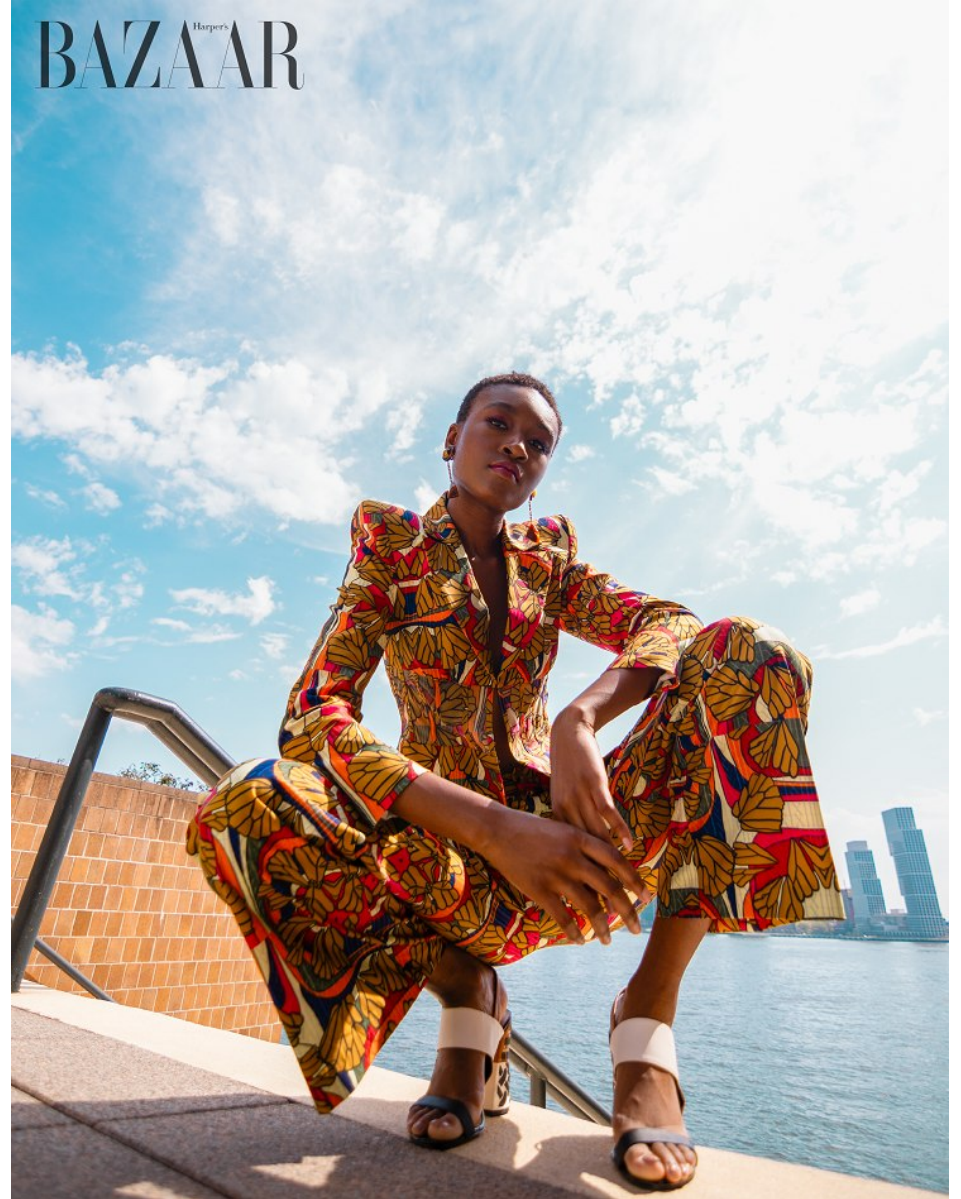

FENTON

MODEL MANAGEMENT

OLIVE T

Height: 5'11" Dress: 0-2 US Bust: 31" Waist: 24.5" Hips: 35" Shoes: 9 US Hair: Black Eyes: Brown