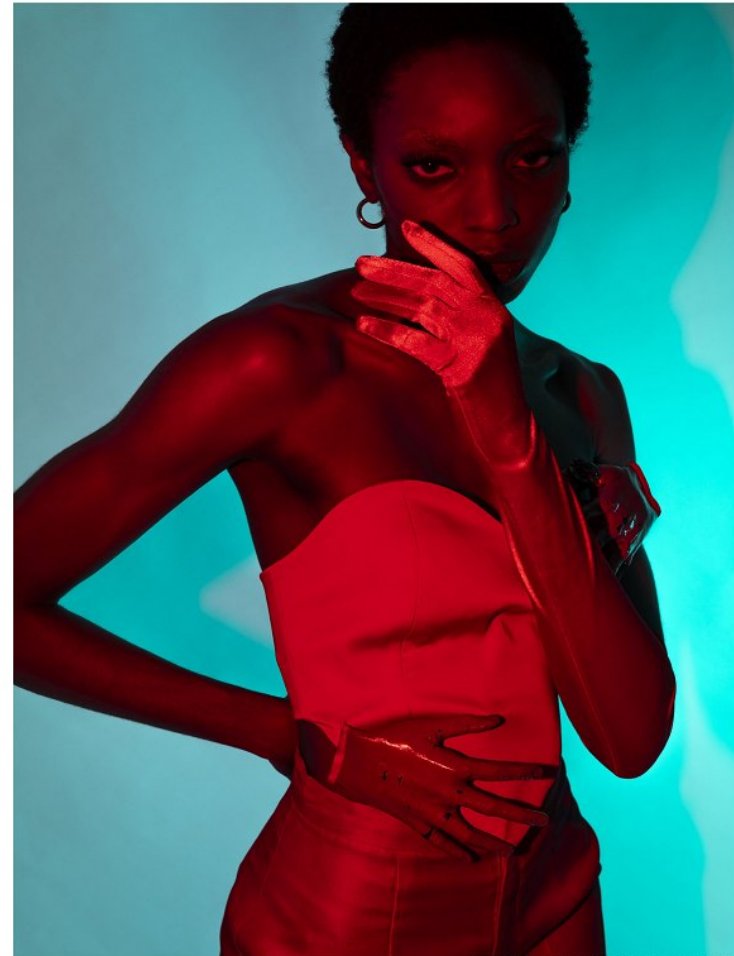

TOP PAPINGO MAMINGA @PAPINGOMAMINGA
PANTS AISHWARYA SINGHAL @DESIGN.AISHWARYA

FRANCESCA O

Height: 5'11.5" Dress: 2-4 US Bust: 32" Waist: 25" Hips: 36" Shoes: 9 US Hair: Black Eyes: Brown