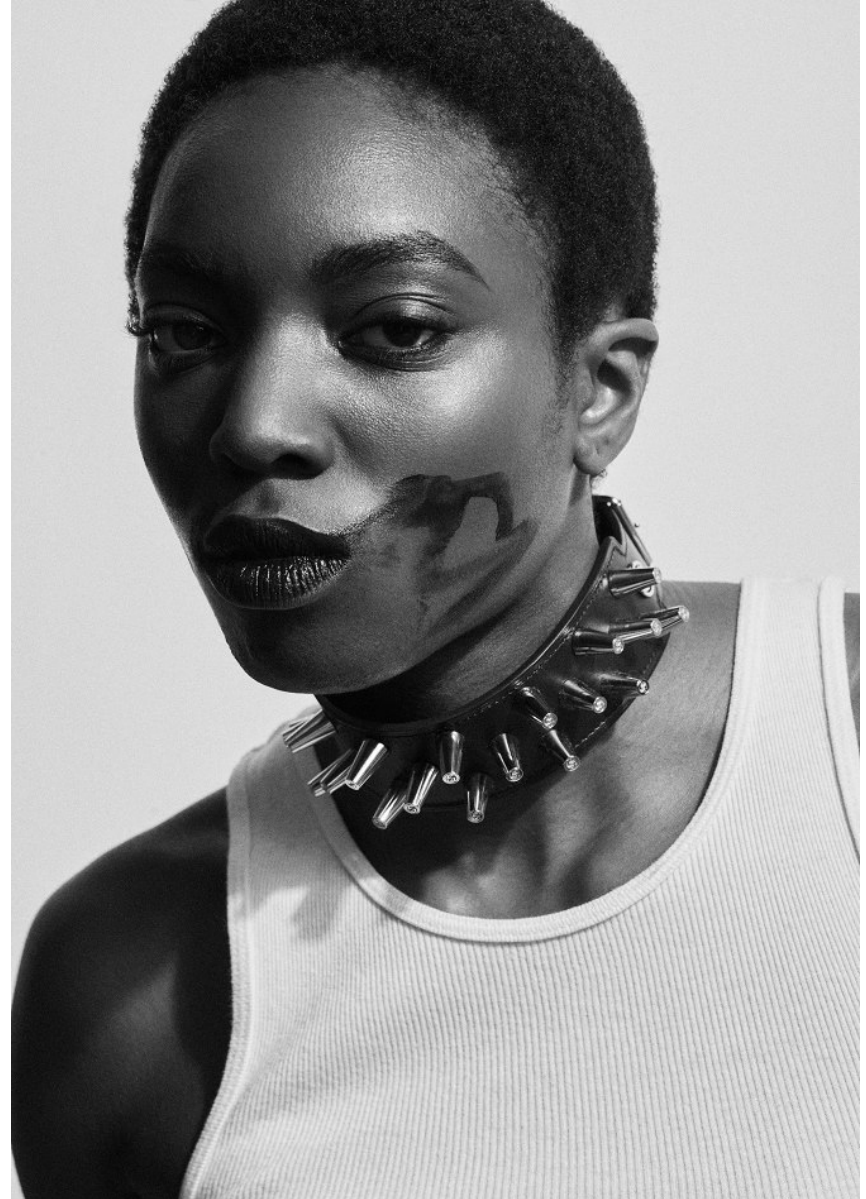

FENTON
MODEL MANAGEMENT

FRANCESCA O

Height: 5'11.5" Dress: 2-4 US Bust: 32" Waist: 25" Hips: 36" Shoes: 9 US Hair: Black Eyes: Brown