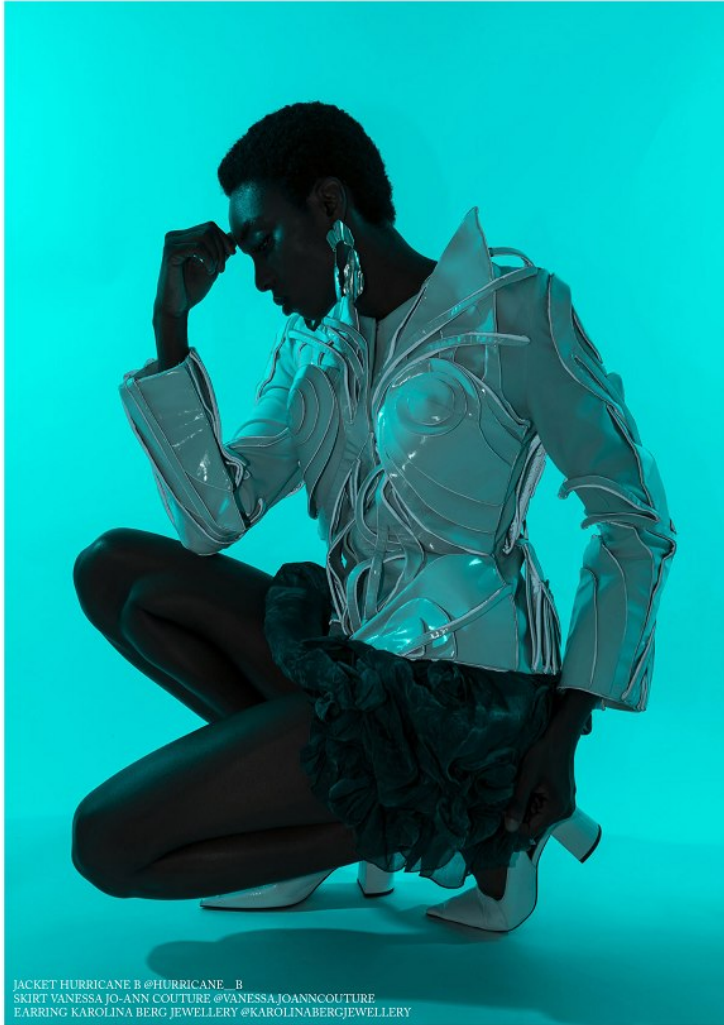

FENTON

MODEL MANAGEMENT

VANGUARD