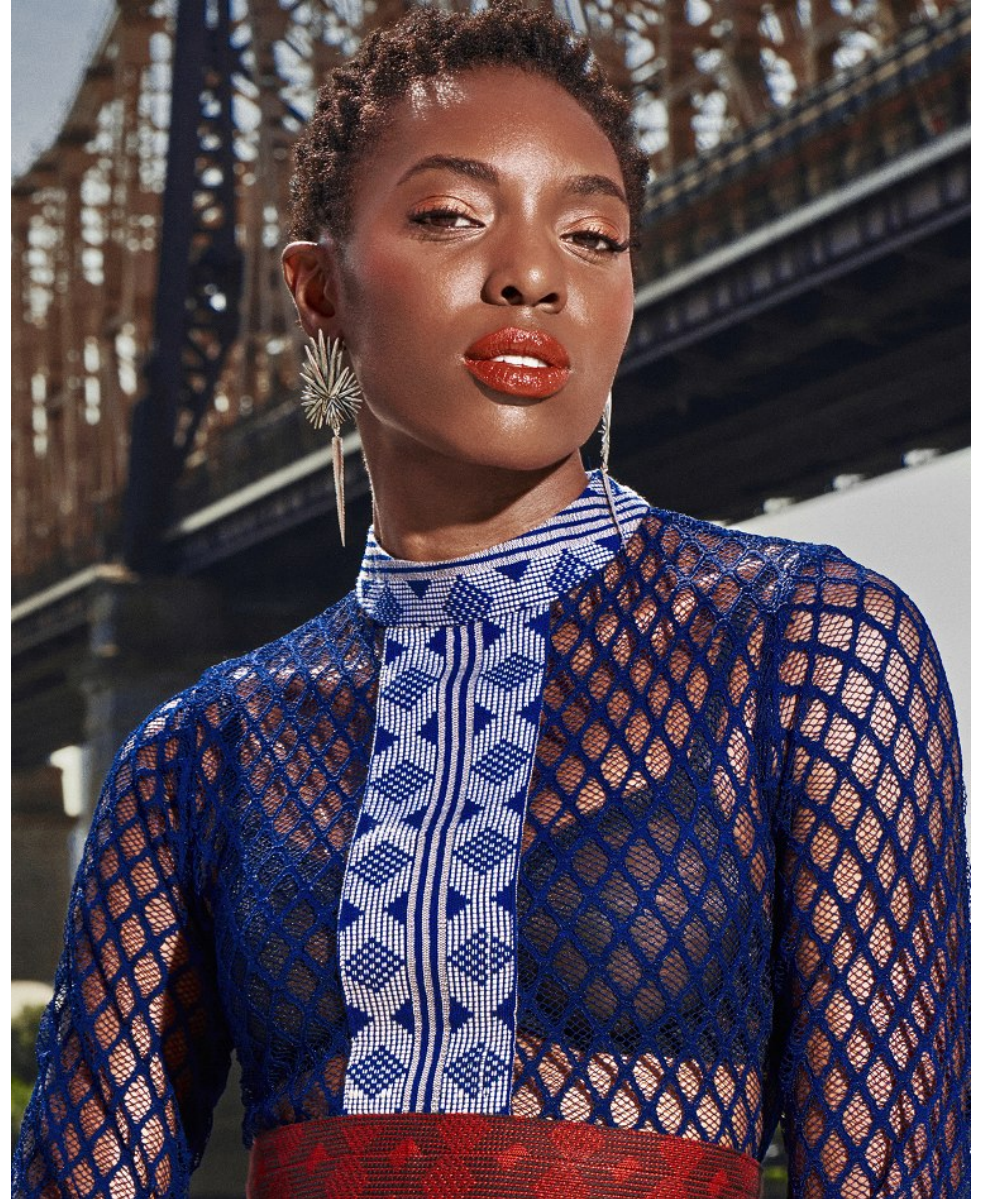

FENTON
MODEL MANAGEMENT

FRANCESCA O

Height: 5'11.5" Dress: 2-4 US Bust: 32" Waist: 25" Hips: 36" Shoes: 9 US Hair: Black Eyes: Brown