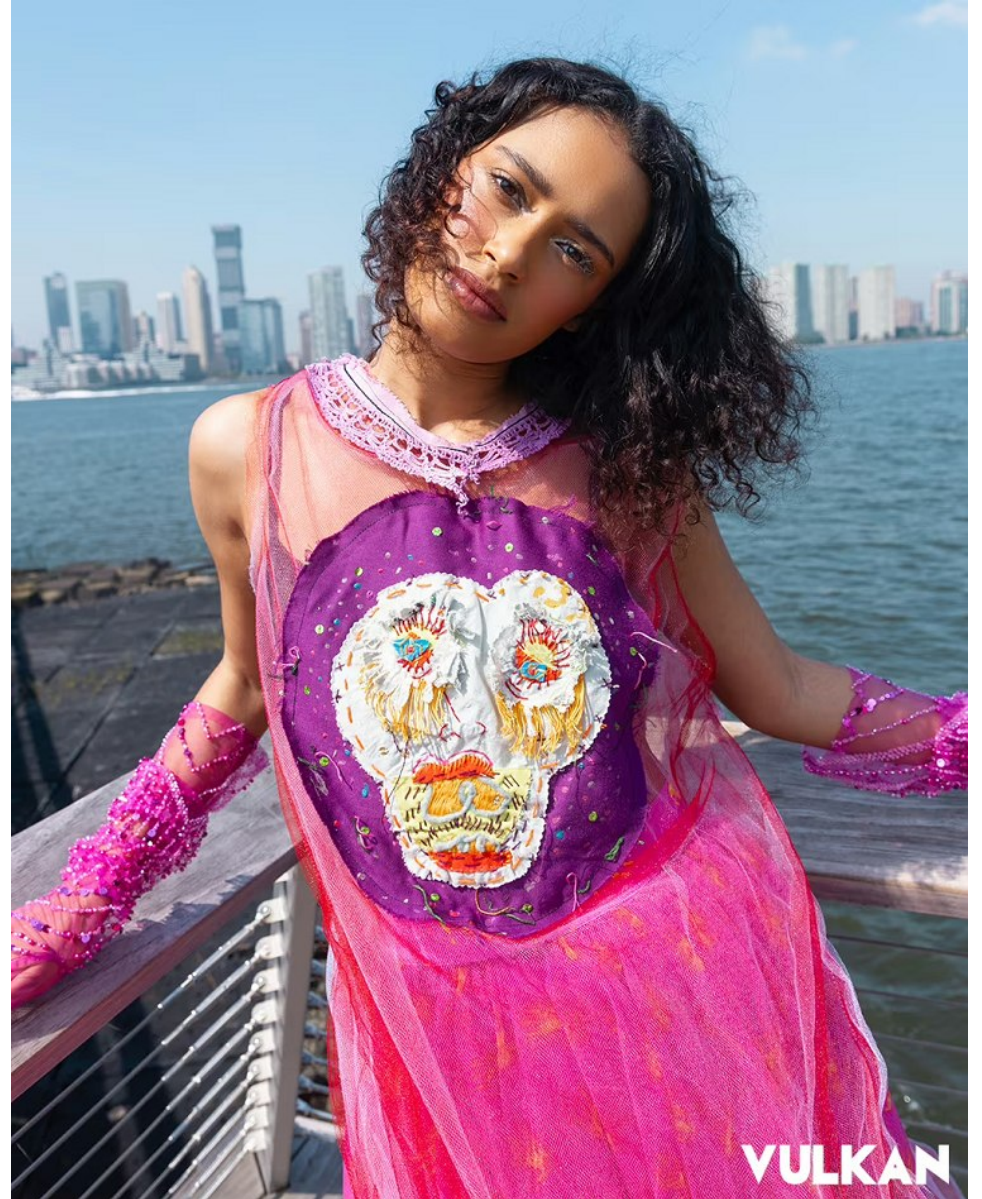

FENTON
MODEL MANAGEMENT

LYREHC

Height: 5'9" Dress: 0-2 US Bust: 32" Waist: 23" Hips: 34.5" Shoes: 9 US Hair: Brown Eyes: Brown