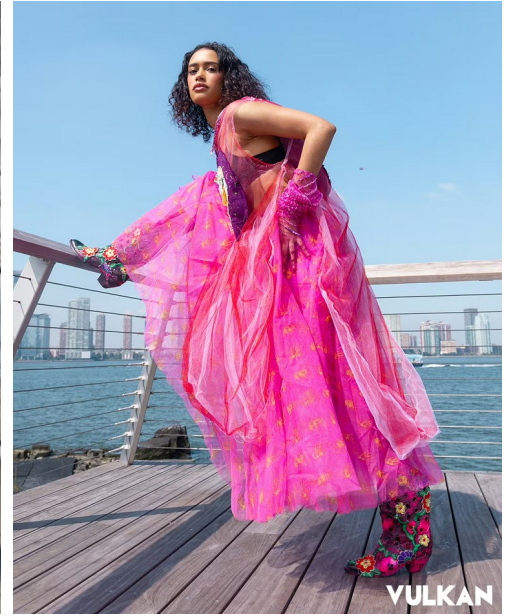

FENTON

MODEL MANAGEMENT

LYREHC

Height: 5'9" Dress: 0-2 US Bust: 32" Waist: 23" Hips: 34.5" Shoes: 9 US Hair: Brown Eyes: Brown