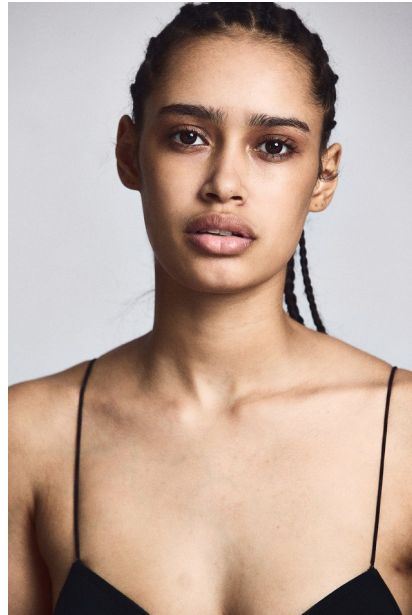

## LYREHC

Height: 5'9" Dress: 0-2 US Bust: 32" Waist: 23" Hips: 34.5" Shoes: 9 US Hair: Brown Eyes: Brown