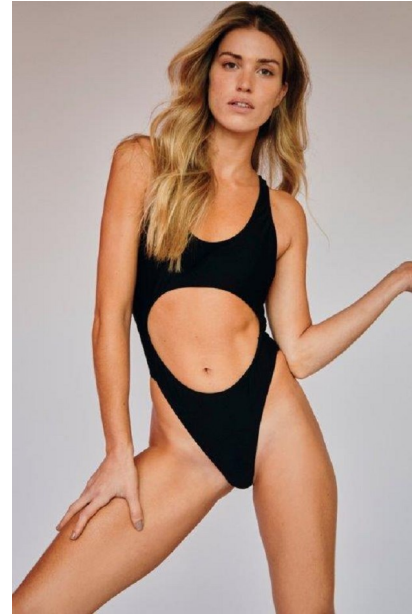

FENTON

MODEL MANAGEMENT

BRUNA

Height: 5'8" Dress: 2 US Bust: 32" Waist: 23.5" Hips: 35" Shoes: 9 US Hair: Blonde Eyes: Green

FENTON

MODEL MANAGEMENT

BRUNA

Height: 5'8" Dress: 2 US Bust: 32" Waist: 23.5" Hips: 35" Shoes: 9 US Hair: Blonde Eyes: Green

FENTON

MODEL MANAGEMENT

BRUNA

Height: 5'8" Dress: 2 US Bust: 32" Waist: 23.5" Hips: 35" Shoes: 9 US Hair: Blonde Eyes: Green