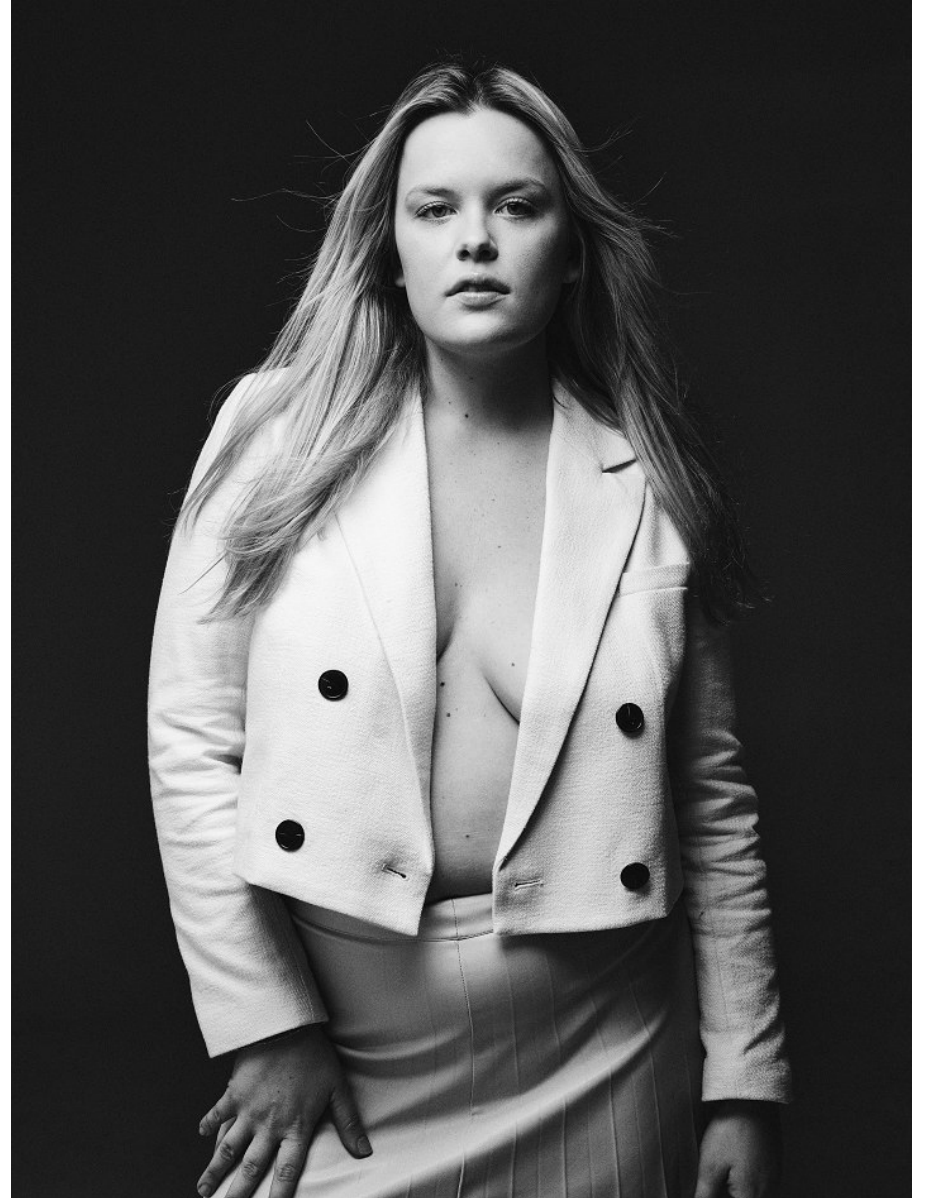

FENTON
MODEL MANAGEMENT

ALI K

Height: 5'10.5" Dress: 10-12 US Bust: 36" Waist: 30" Hips: 41" Shoes: 9.5 US Hair: Blonde Eyes: Blue

FENTON
MODEL MANAGEMENT

ALI K

Height: 5'10.5" Dress: 10-12 US Bust: 36" Waist: 30" Hips: 41" Shoes: 9.5 US Hair: Blonde Eyes: Blue

FENTON
MODEL MANAGEMENT

ALI K

Height: 5'10.5" Dress: 10-12 US Bust: 36" Waist: 30" Hips: 41" Shoes: 9.5 US Hair: Blonde Eyes: Blue