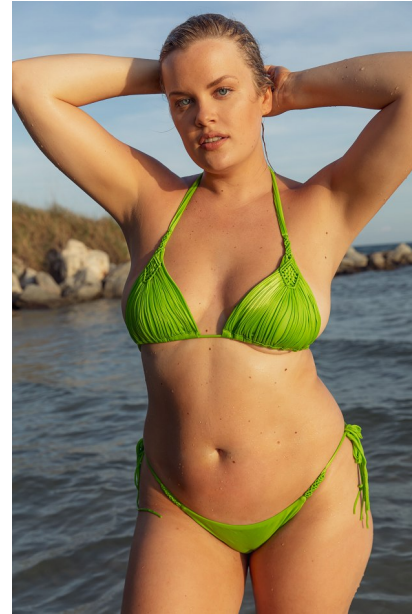

FENTON

MODEL MANAGEMENT

ALI K

Height: 5'10.5" Dress: 10-12 US Bust: 36" Waist: 30" Hips: 41" Shoes: 9.5 US Hair: Blonde Eyes: Blue

FENTON

MODEL MANAGEMENT

ALI K

Height: 5'10.5" Dress: 10-12 US Bust: 36" Waist: 30" Hips: 41" Shoes: 9.5 US Hair: Blonde Eyes: Blue

FENTON
MODEL MANAGEMENT

ALI K

Height: 5'10.5" Dress: 10-12 US Bust: 36" Waist: 30" Hips: 41" Shoes: 9.5 US Hair: Blonde Eyes: Blue