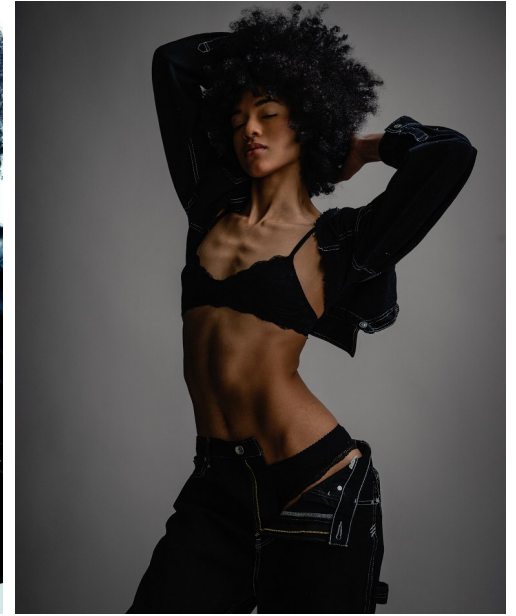

FENTON

MODEL MANAGEMENT

VICTORIA

Height: 5'11" Dress: 2-4 US Bust: 32" Waist: 25.5" Hips: 37.5" Shoes: 11 US Hair: Dark Brown Eyes: Dark Brown

FENTON

MODEL MANAGEMENT

VICTORIA

Height: 5'11" Dress: 2-4 US Bust: 32" Waist: 25.5" Hips: 37.5" Shoes: 11 US Hair: Dark Brown Eyes: Dark Brown

FENTON

MODEL MANAGEMENT

VICTORIA

Height: 5'11" Dress: 2-4 US Bust: 32" Waist: 25.5" Hips: 37.5" Shoes: 11 US Hair: Dark Brown Eyes: Dark Brown