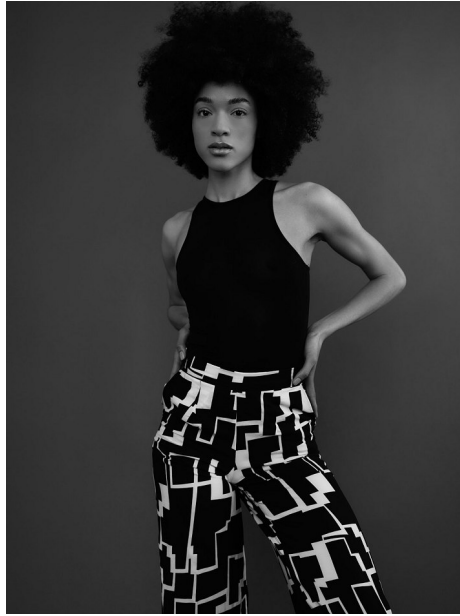

FENTON

MODEL MANAGEMENT

VICTORIA

Height: 5'11" Dress: 2-4 US Bust: 32" Waist: 25.5" Hips: 37.5" Shoes: 11 US Hair: Dark Brown Eyes: Dark Brown

FENTON

MODEL MANAGEMENT

VICTORIA

Height: 5'11" Dress: 2-4 US Bust: 32" Waist: 25.5" Hips: 37.5" Shoes: 11 US Hair: Dark Brown Eyes: Dark Brown

FENTON

MODEL MANAGEMENT

VICTORIA

Height: 5'11" Dress: 2-4 US Bust: 32" Waist: 25.5" Hips: 37.5" Shoes: 11 US Hair: Dark Brown Eyes: Dark Brown