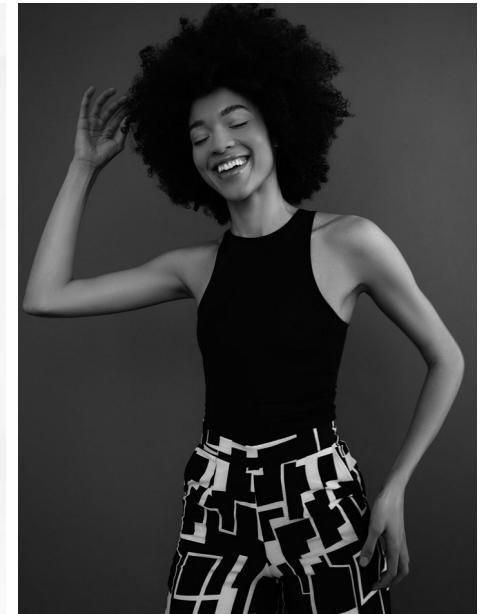

FENTON

MODEL MANAGEMENT

VICTORIA

Height: 5'11" Dress: 2-4 US Bust: 32" Waist: 25.5" Hips: 37.5" Shoes: 11 US Hair: Dark Brown Eyes: Dark Brown

FENTON

MODEL MANAGEMENT

VICTORIA

Height: 5'11" Dress: 2-4 US Bust: 32" Waist: 25.5" Hips: 37.5" Shoes: 11 US Hair: Dark Brown Eyes: Dark Brown

FENTON

MODEL MANAGEMENT

VICTORIA

Height: 5'11" Dress: 2-4 US Bust: 32" Waist: 25.5" Hips: 37.5" Shoes: 11 US Hair: Dark Brown Eyes: Dark Brown