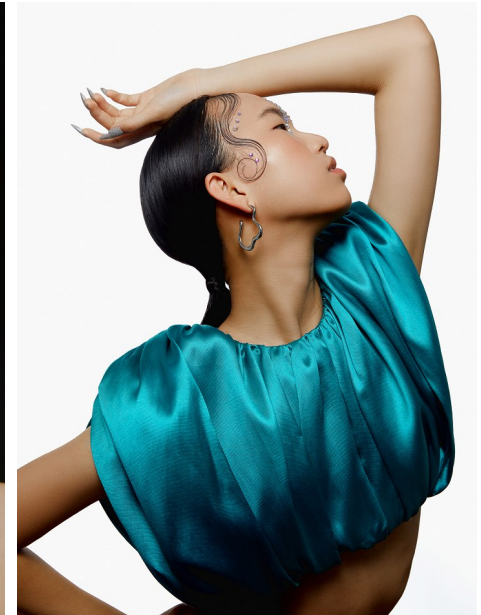

FENTON

MODEL MANAGEMENT

SALLY

Height: 5'10" Dress: 0-2 US Bust: 32" Waist: 24" Hips: 36" Shoes: 7 US Hair: Black Eyes: Brown

FENTON

MODEL MANAGEMENT

SALLY

Height: 5'10" Dress: 0-2 US Bust: 32" Waist: 24" Hips: 36" Shoes: 7 US Hair: Black Eyes: Brown

FENTON

MODEL MANAGEMENT

SALLY

Height: 5'10" Dress: 0-2 US Bust: 32" Waist: 24" Hips: 36" Shoes: 7 US Hair: Black Eyes: Brown