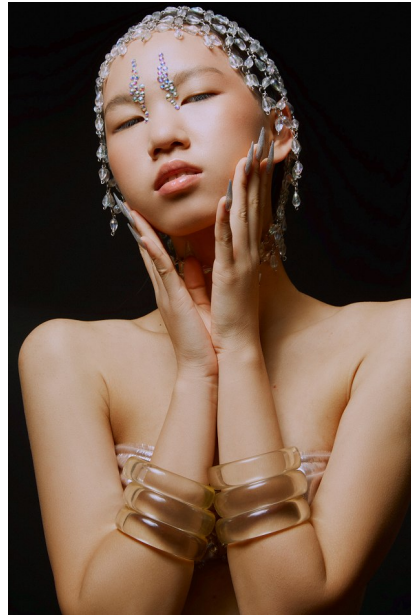

FENTON

MODEL MANAGEMENT

SALLY

Height: 5'10" Dress: 0-2 US Bust: 32" Waist: 24" Hips: 36" Shoes: 7 US Hair: Black Eyes: Brown

FENTON

MODEL MANAGEMENT

SALLY

Height: 5'10" Dress: 0-2 US Bust: 32" Waist: 24" Hips: 36" Shoes: 7 US Hair: Black Eyes: Brown

FENTON

MODEL MANAGEMENT

SALLY

Height: 5'10" Dress: 0-2 US Bust: 32" Waist: 24" Hips: 36" Shoes: 7 US Hair: Black Eyes: Brown