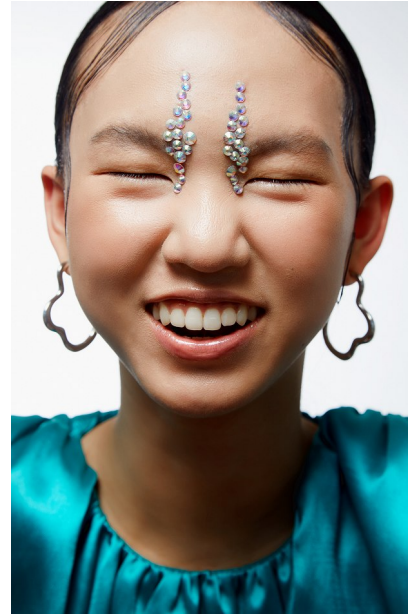

FENTON

MODEL MANAGEMENT

SALLY

Height: 5'10" Dress: 0-2 US Bust: 32" Waist: 24" Hips: 36" Shoes: 7 US Hair: Black Eyes: Brown

FENTON

MODEL MANAGEMENT

SALLY

Height: 5'10" Dress: 0-2 US Bust: 32" Waist: 24" Hips: 36" Shoes: 7 US Hair: Black Eyes: Brown

FENTON

MODEL MANAGEMENT

SALLY

Height: 5'10" Dress: 0-2 US Bust: 32" Waist: 24" Hips: 36" Shoes: 7 US Hair: Black Eyes: Brown