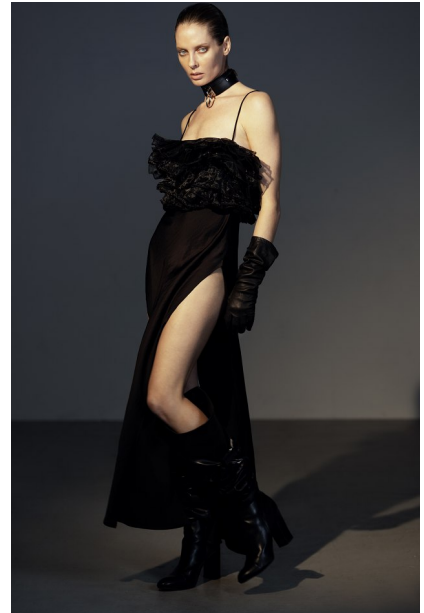

FENTON

MODEL MANAGEMENT

EMILY

Height: 5'9.5" Dress: 0-2 US Bust: 31" Waist: 25" Hips: 34.5" Shoes: 8 US Hair: Blonde Eyes: Blue/Grey

FENTON

MODEL MANAGEMENT

EMILY

Height: 5'9.5" Dress: 0-2 US Bust: 31" Waist: 25" Hips: 34.5" Shoes: 8 US Hair: Blonde Eyes: Blue/Grey