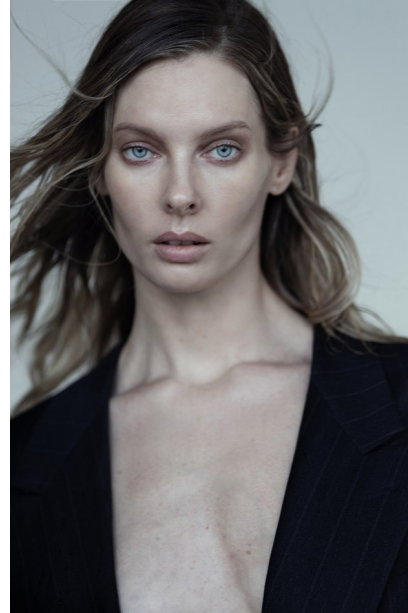

FENTON

MODEL MANAGEMENT

EMILY

Height: 5'9.5" Dress: 0-2 US Bust: 31" Waist: 25" Hips: 34.5" Shoes: 8 US Hair: Blonde Eyes: Blue/Grey

FENTON

MODEL MANAGEMENT

EMILY

Height: 5'9.5" Dress: 0-2 US Bust: 31" Waist: 25" Hips: 34.5" Shoes: 8 US Hair: Blonde Eyes: Blue/Grey