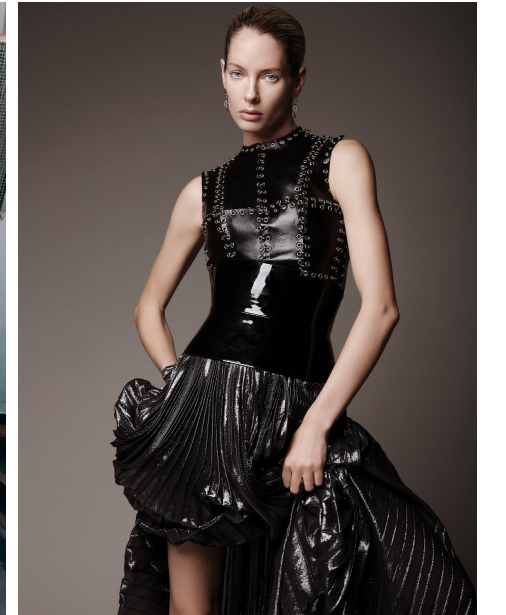

FENTON

MODEL MANAGEMENT

EMILY

Height: 5'9.5" Dress: 0-2 US Bust: 31" Waist: 25" Hips: 34.5" Shoes: 8 US Hair: Blonde Eyes: Blue/Grey