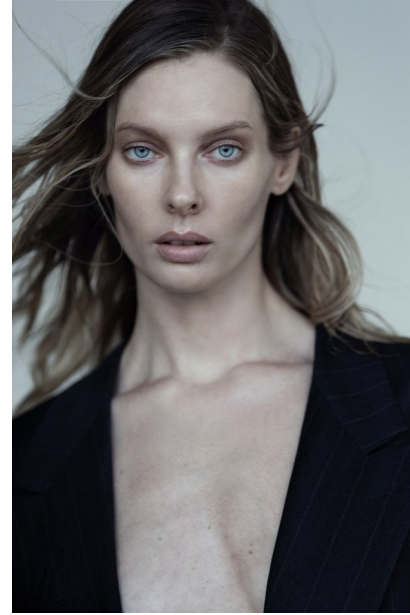

## EMILY

Height: 5'9.5" Dress: 0-2 US Bust: 31" Waist: 25" Hips: 34.5" Shoes: 8 US Hair: Blonde Eyes: Blue/Grey