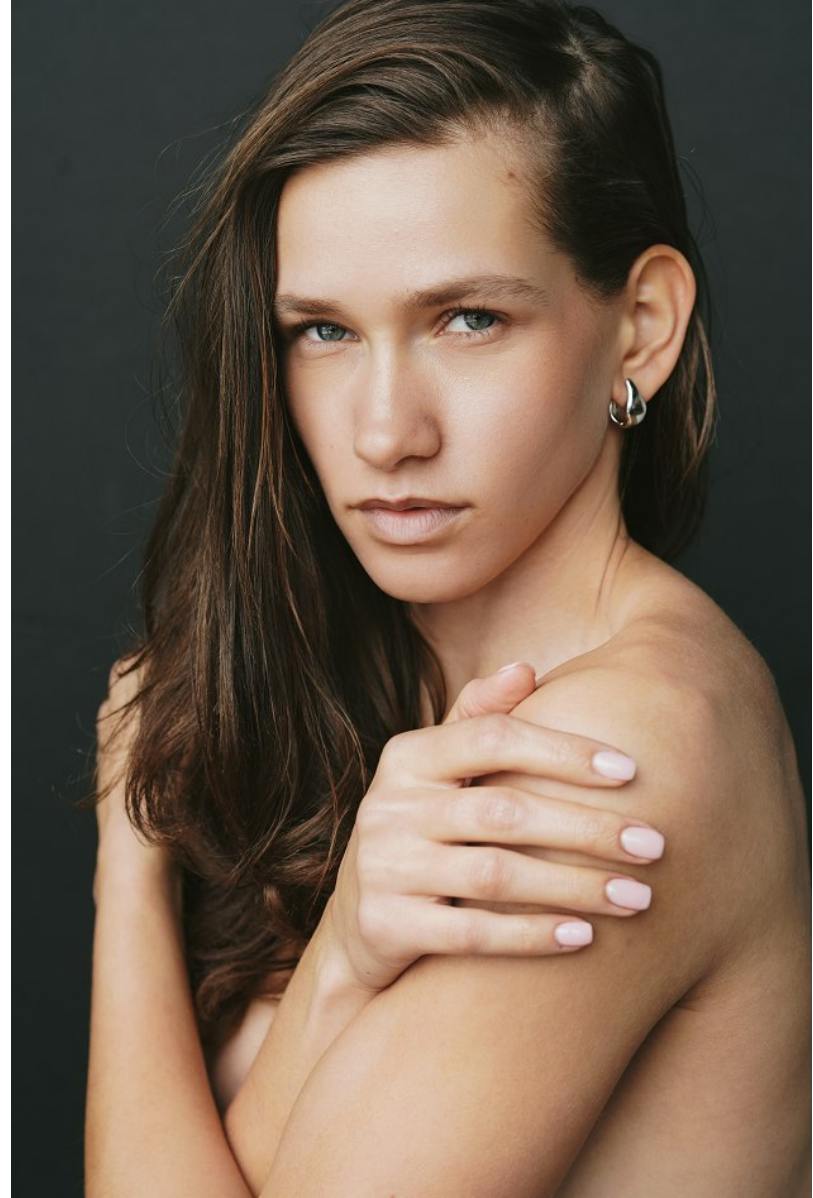

FENTON
MODEL MANAGEMENT

MICHAELA B

Height: 5'9" Dress: 2-4 US Bust: 32" Waist: 25.5" Hips: 36.5" Shoes: 10.5 US Hair: Brown Eyes: Blue