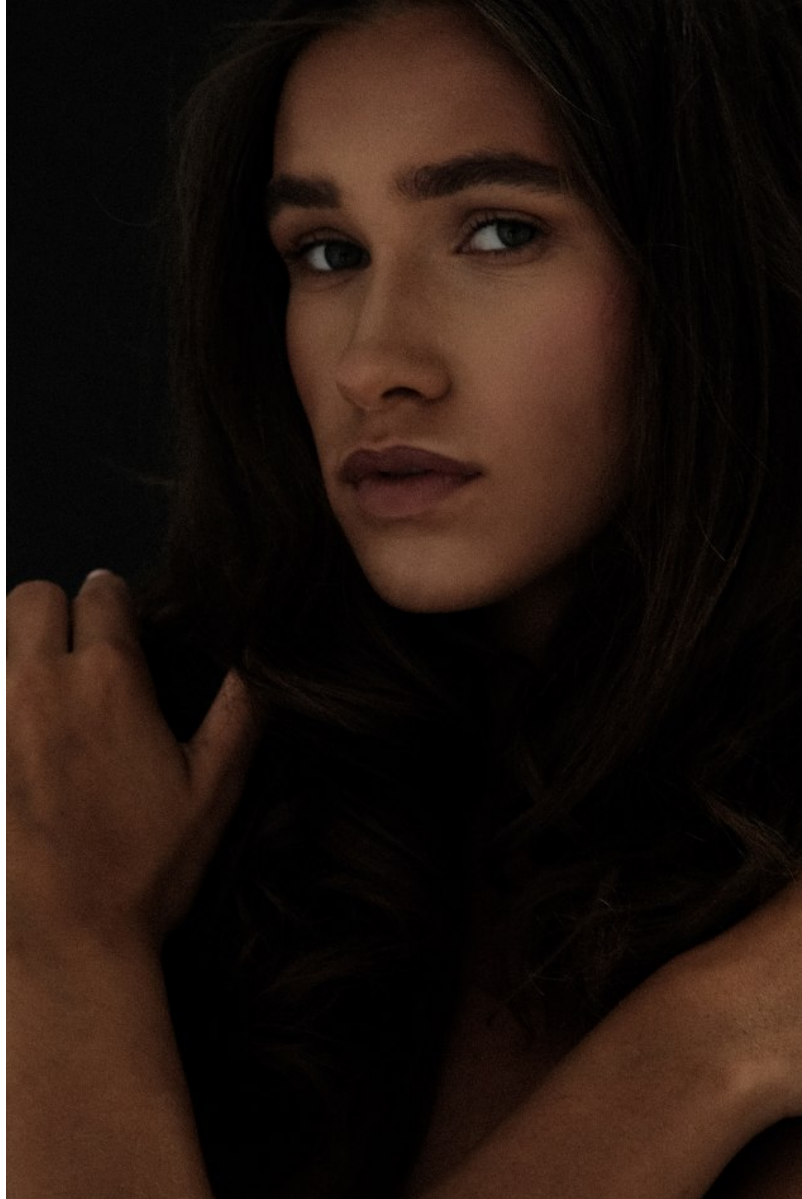

FENTON
MODEL MANAGEMENT

MICHAELA B

Height: 5'9" Dress: 2-4 US Bust: 32" Waist: 25.5" Hips: 36.5" Shoes: 10.5 US Hair: Brown Eyes: Blue