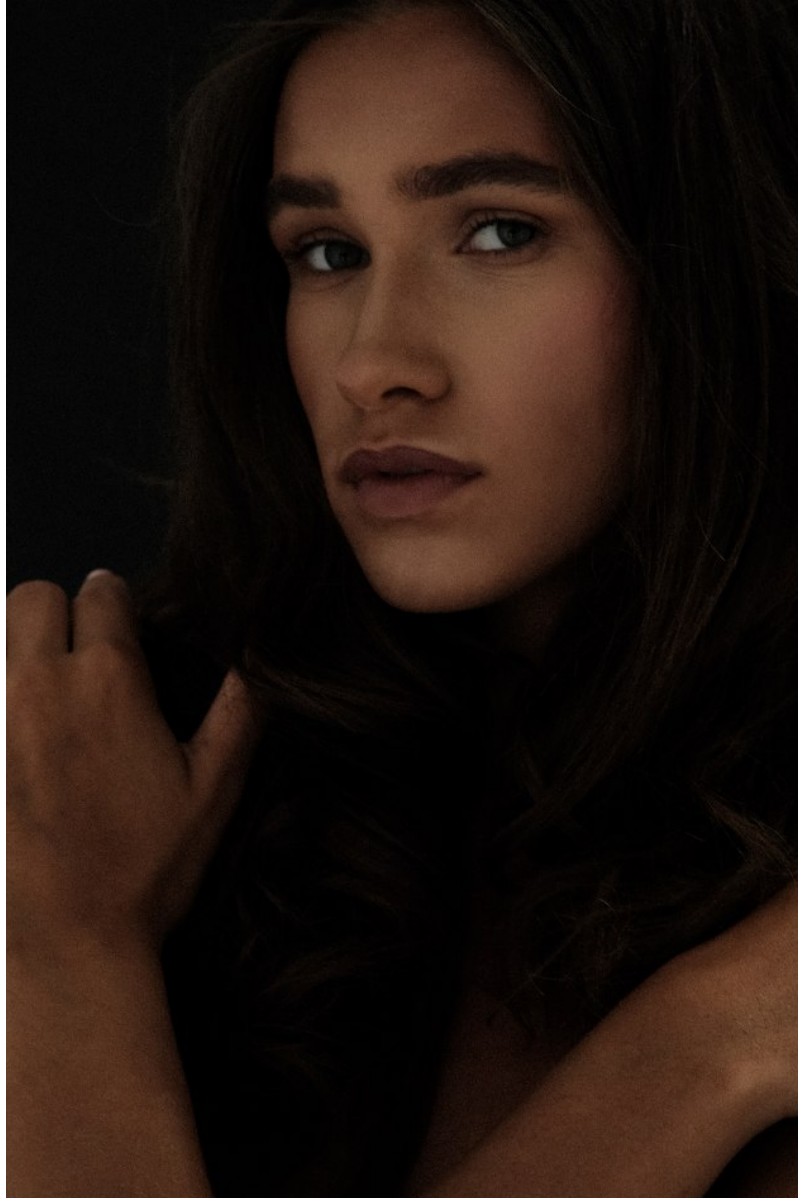

FENTON
MODEL MANAGEMENT

MICHAELA B

Height: 5'9" Dress: 2-4 US Bust: 32" Waist: 25.5" Hips: 36.5" Shoes: 10.5 US Hair: Brown Eyes: Blue