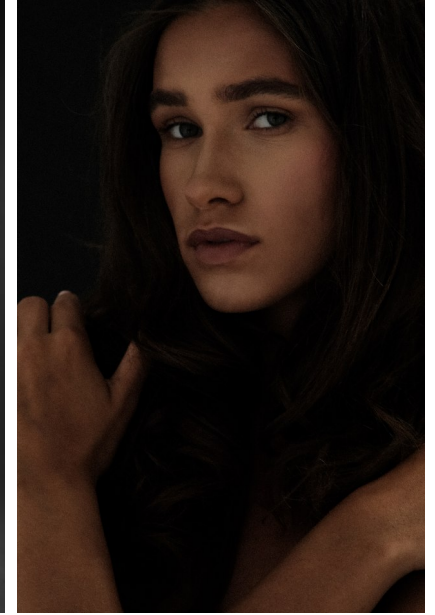

FENTON

MODEL MANAGEMENT

MICHAELA B

Height: 5'9" Dress: 2-4 US Bust: 32" Waist: 25.5" Hips: 36.5" Shoes: 10.5 US Hair: Brown Eyes: Blue