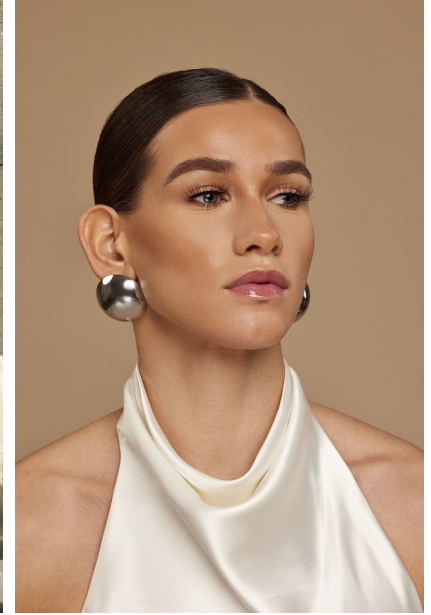

FENTON

MODEL MANAGEMENT

MICHAELA B

Height: 5'9" Dress: 2-4 US Bust: 32" Waist: 25.5" Hips: 36.5" Shoes: 10.5 US Hair: Brown Eyes: Blue