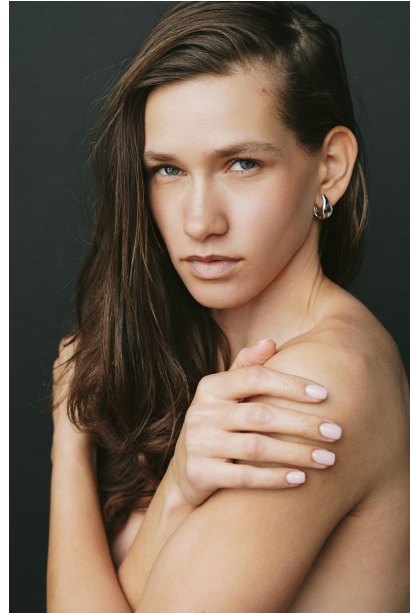

FENTON

MODEL MANAGEMENT

MICHAELA B

Height: 5'9" Dress: 2-4 US Bust: 32" Waist: 25.5" Hips: 36.5" Shoes: 10.5 US Hair: Brown Eyes: Blue