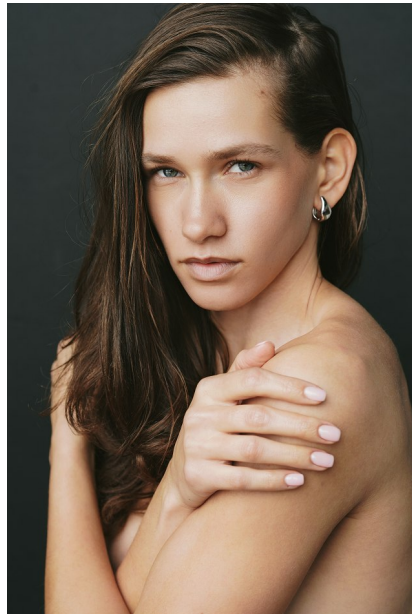

FENTON

MODEL MANAGEMENT

MICHAELA B

Height: 5'9" Dress: 2-4 US Bust: 32" Waist: 25.5" Hips: 36.5" Shoes: 10.5 US Hair: Brown Eyes: Blue

FENTON

MODEL MANAGEMENT

MICHAELA B

Height: 5'9" Dress: 2-4 US Bust: 32" Waist: 25.5" Hips: 36.5" Shoes: 10.5 US Hair: Brown Eyes: Blue

FENTON

MODEL MANAGEMENT

MICHAELA B

Height: 5'9" Dress: 2-4 US Bust: 32" Waist: 25.5" Hips: 36.5" Shoes: 10.5 US Hair: Brown Eyes: Blue