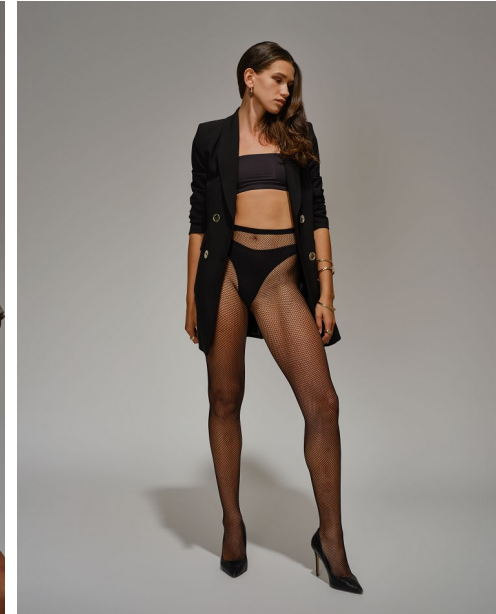

FENTON

MODEL MANAGEMENT

MICHAELA B

Height: 5'9" Dress: 2-4 US Bust: 32" Waist: 25.5" Hips: 36.5" Shoes: 10.5 US Hair: Brown Eyes: Blue

FENTON

MODEL MANAGEMENT

MICHAELA B

Height: 5'9" Dress: 2-4 US Bust: 32" Waist: 25.5" Hips: 36.5" Shoes: 10.5 US Hair: Brown Eyes: Blue

FENTON

MODEL MANAGEMENT

MICHAELA B

Height: 5'9" Dress: 2-4 US Bust: 32" Waist: 25.5" Hips: 36.5" Shoes: 10.5 US Hair: Brown Eyes: Blue