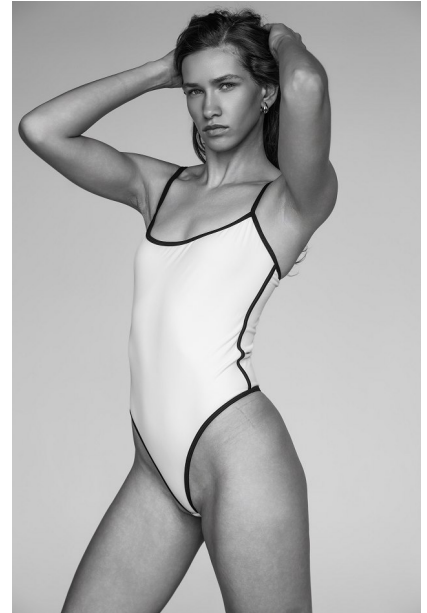

FENTON

MODEL MANAGEMENT

MICHAELA B

Height: 5'9" Dress: 2-4 US Bust: 32" Waist: 25.5" Hips: 36.5" Shoes: 10.5 US Hair: Brown Eyes: Blue