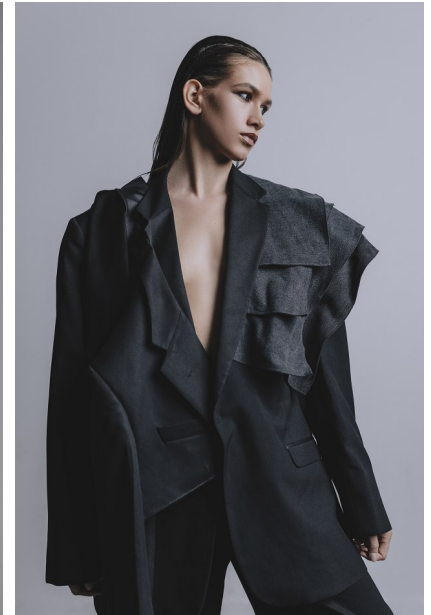

FENTON

MODEL MANAGEMENT

MICHAELA B

Height: 5'9" Dress: 2-4 US Bust: 32" Waist: 25.5" Hips: 36.5" Shoes: 10.5 US Hair: Brown Eyes: Blue