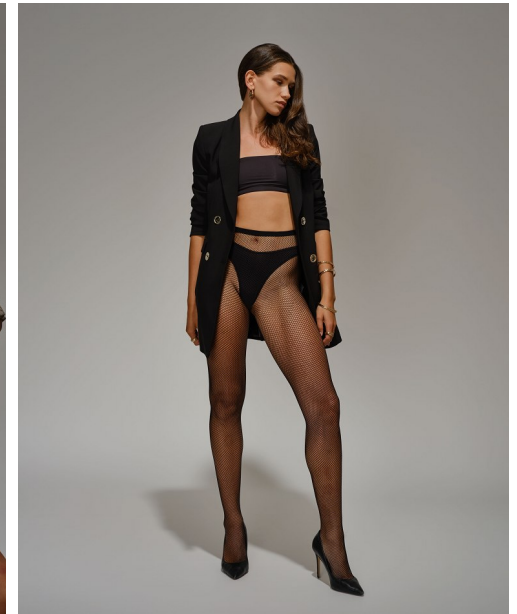

## MICHAELA B

Height: 5'9" Dress: 2-4 US Bust: 32" Waist: 25.5" Hips: 36.5" Shoes: 10.5 US Hair: Brown Eyes: Blue