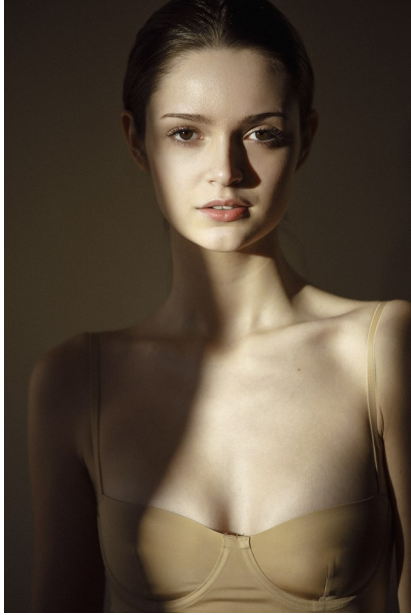

FENTON

MODEL MANAGEMENT

AVA

Height: 5'10" Dress: 0-2 US Bust: 33" Waist: 24" Hips: 34.5" Shoes: 8.5 US Hair: Brown Eyes: Brown

FENTON

MODEL MANAGEMENT

AVA

Height: 5'10" Dress: 0-2 US Bust: 33" Waist: 24" Hips: 34.5" Shoes: 8.5 US Hair: Brown Eyes: Brown