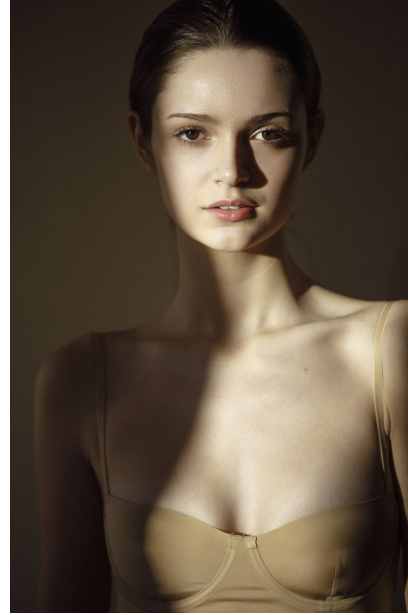

FENTON

MODEL MANAGEMENT

AVA

Height: 5'10" Dress: 0-2 US Bust: 33" Waist: 24" Hips: 34.5" Shoes: 8.5 US Hair: Brown Eyes: Brown

FENTON

MODEL MANAGEMENT

AVA

Height: 5'10" Dress: 0-2 US Bust: 33" Waist: 24" Hips: 34.5" Shoes: 8.5 US Hair: Brown Eyes: Brown