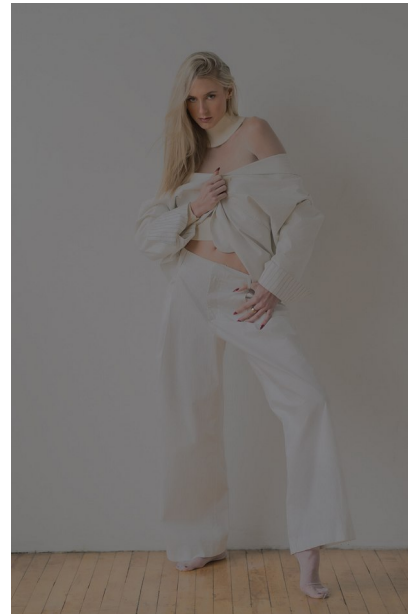

FENTON

MODEL MANAGEMENT

SAVANNAH J

Height: 5'11.5" Dress: 2-4 US Bust: 32" Waist: 25.5" Hips: 36.5" Shoes: 9 US Hair: Blonde Eyes: Green

FENTON

MODEL MANAGEMENT

SAVANNAH J

Height: 5'11.5" Dress: 2-4 US Bust: 32" Waist: 25.5" Hips: 36.5" Shoes: 9 US Hair: Blonde Eyes: Green

FENTON

MODEL MANAGEMENT

SAVANNAH J

Height: 5'11.5" Dress: 2-4 US Bust: 32" Waist: 25.5" Hips: 36.5" Shoes: 9 US Hair: Blonde Eyes: Green