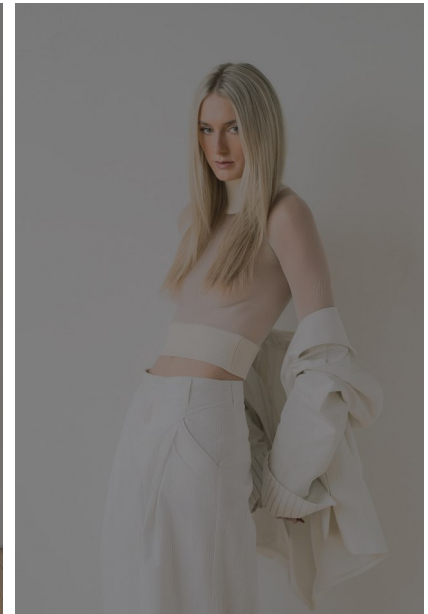

FENTON

MODEL MANAGEMENT

SAVANNAH J

Height: 5'11.5" Dress: 2-4 US Bust: 32" Waist: 25.5" Hips: 36.5" Shoes: 9 US Hair: Blonde Eyes: Green

FENTON

MODEL MANAGEMENT

SAVANNAH J

Height: 5'11.5" Dress: 2-4 US Bust: 32" Waist: 25.5" Hips: 36.5" Shoes: 9 US Hair: Blonde Eyes: Green

FENTON

MODEL MANAGEMENT

SAVANNAH J

Height: 5'11.5" Dress: 2-4 US Bust: 32" Waist: 25.5" Hips: 36.5" Shoes: 9 US Hair: Blonde Eyes: Green