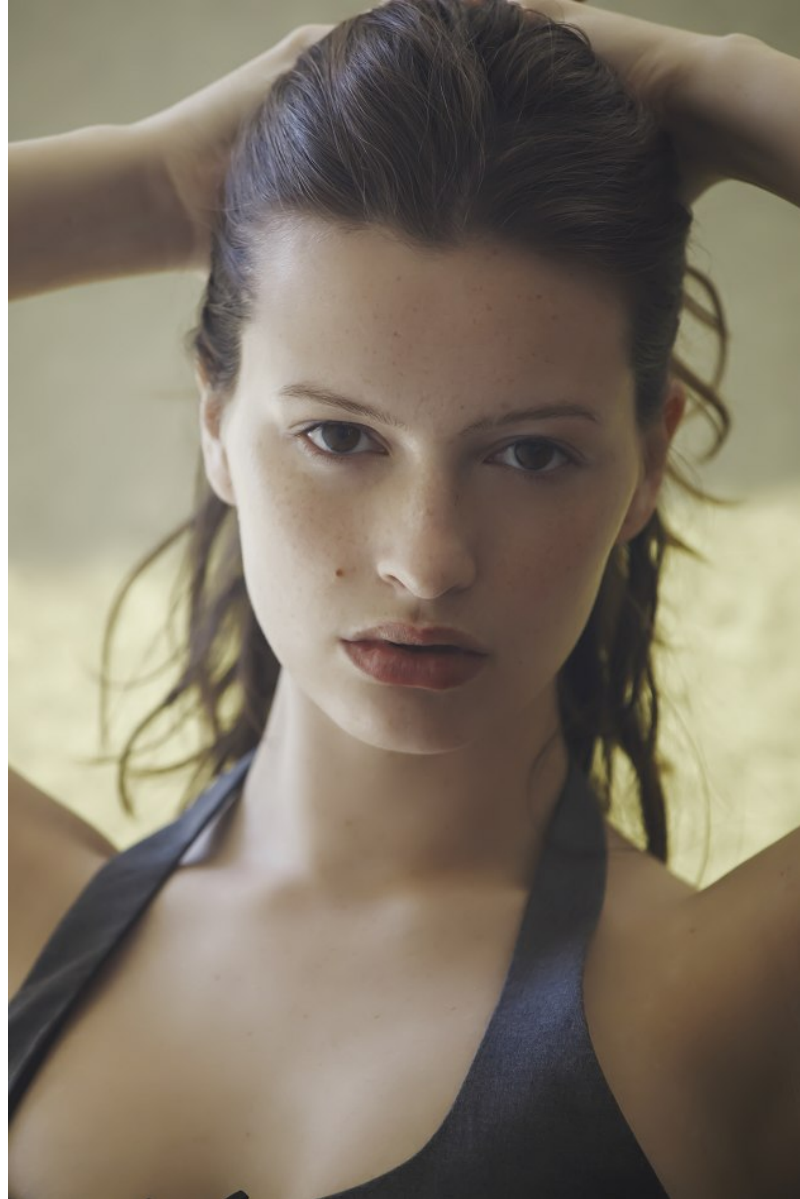

FENTON
MODEL MANAGEMENT

SARAH BELLIVEAU

Height: 5'9" Dress: 2-4 US Bust: 34" Waist: 27" Hips: 37" Shoes: 8.5 US Hair: Brown Eyes: Brown