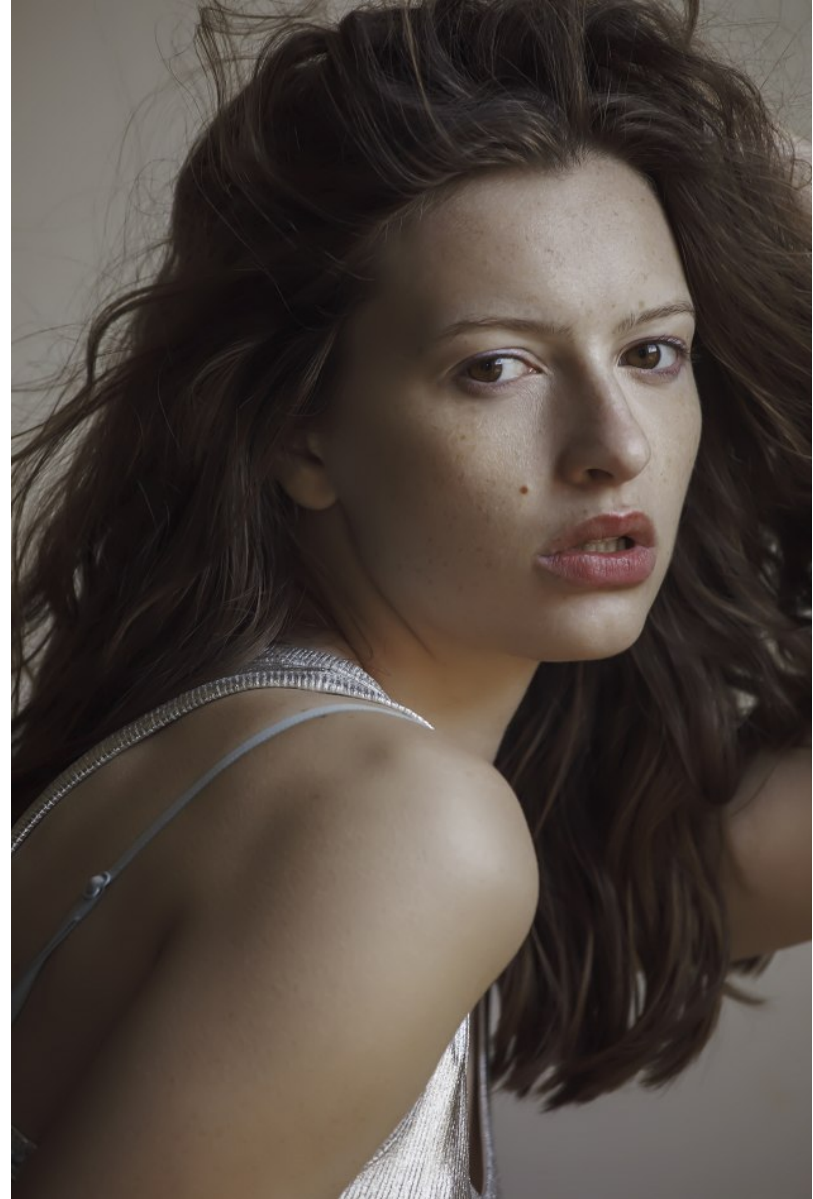

FENTON
MODEL MANAGEMENT

SARAH BELLIVEAU

Height: 5'9" Dress: 2-4 US Bust: 34" Waist: 27" Hips: 37" Shoes: 8.5 US Hair: Brown Eyes: Brown