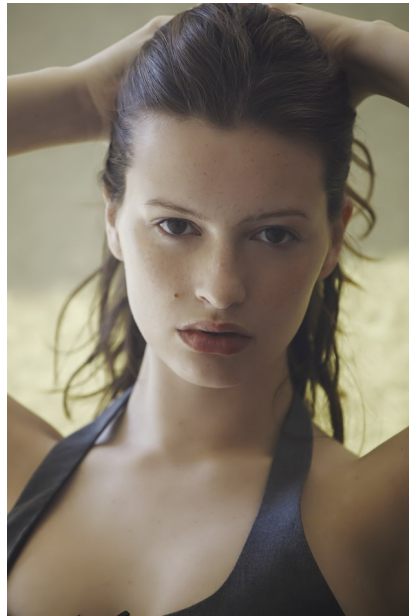

FENTON

MODEL MANAGEMENT

SARAH BELLIVEAU

Height: 5'9" Dress: 2-4 US Bust: 34" Waist: 27" Hips: 37" Shoes: 8.5 US Hair: Brown Eyes: Brown