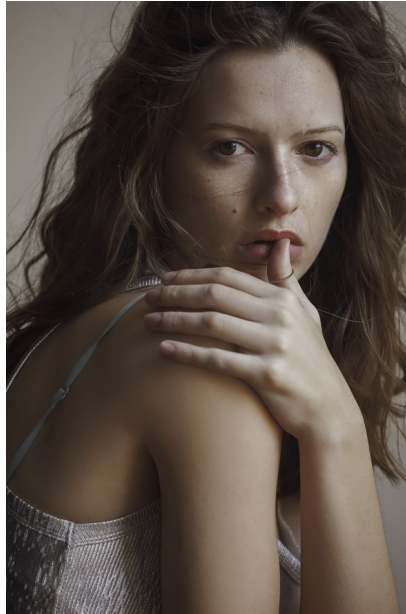

FENTON

MODEL MANAGEMENT

SARAH BELLIVEAU

Height: 5'9" Dress: 2-4 US Bust: 34" Waist: 27" Hips: 37" Shoes: 8.5 US Hair: Brown Eyes: Brown