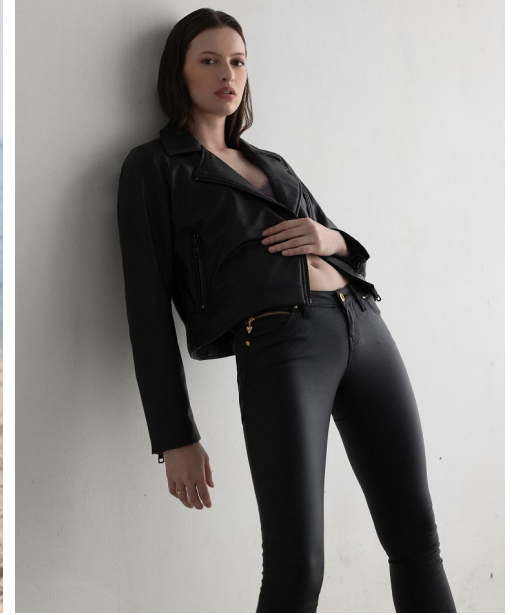

FENTON

MODEL MANAGEMENT

SARAH BELLIVEAU

Height: 5'9" Dress: 2-4 US Bust: 34" Waist: 27" Hips: 37" Shoes: 8.5 US Hair: Brown Eyes: Brown

FENTON

MODEL MANAGEMENT

SARAH BELLIVEAU

Height: 5'9" Dress: 2-4 US Bust: 34" Waist: 27" Hips: 37" Shoes: 8.5 US Hair: Brown Eyes: Brown