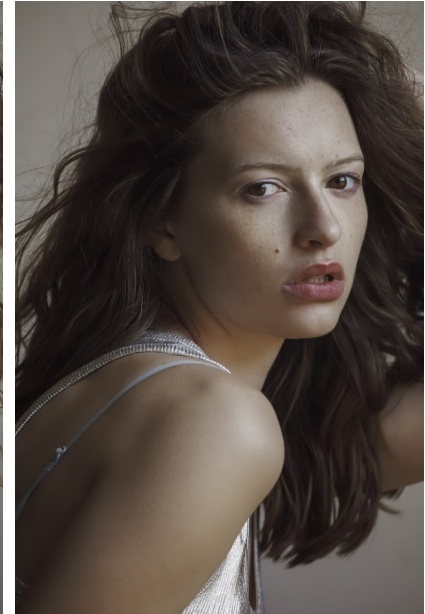

FENTON

MODEL MANAGEMENT

SARAH BELLIVEAU

Height: 5'9" Dress: 2-4 US Bust: 34" Waist: 27" Hips: 37" Shoes: 8.5 US Hair: Brown Eyes: Brown

FENTON

MODEL MANAGEMENT

SARAH BELLIVEAU

Height: 5'9" Dress: 2-4 US Bust: 34" Waist: 27" Hips: 37" Shoes: 8.5 US Hair: Brown Eyes: Brown

FENTON

MODEL MANAGEMENT

SARAH BELLIVEAU

Height: 5'9" Dress: 2-4 US Bust: 34" Waist: 27" Hips: 37" Shoes: 8.5 US Hair: Brown Eyes: Brown