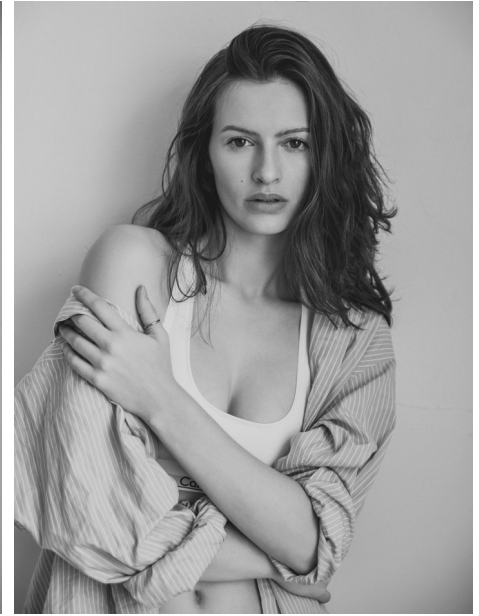

FENTON

MODEL MANAGEMENT

SARAH BELLIVEAU

Height: 5'9" Dress: 2-4 US Bust: 34" Waist: 27" Hips: 37" Shoes: 8.5 US Hair: Brown Eyes: Brown

FENTON

MODEL MANAGEMENT

SARAH BELLIVEAU

Height: 5'9" Dress: 2-4 US Bust: 34" Waist: 27" Hips: 37" Shoes: 8.5 US Hair: Brown Eyes: Brown