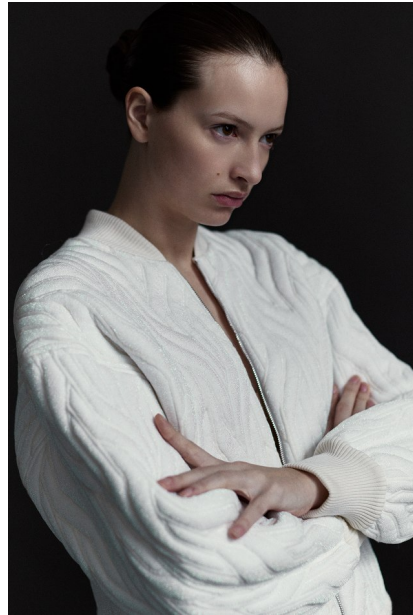

FENTON

MODEL MANAGEMENT

SARAH BELLIVEAU

Height: 5'9" Dress: 2-4 US Bust: 34" Waist: 27" Hips: 37" Shoes: 8.5 US Hair: Brown Eyes: Brown

FENTON

MODEL MANAGEMENT

SARAH BELLIVEAU

Height: 5'9" Dress: 2-4 US Bust: 34" Waist: 27" Hips: 37" Shoes: 8.5 US Hair: Brown Eyes: Brown