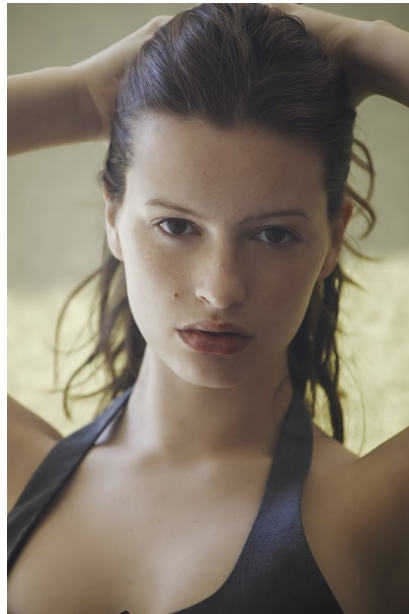

FENTON

MODEL MANAGEMENT

SARAH BELLIVEAU

Height: 5'9" Dress: 2-4 US Bust: 34" Waist: 27" Hips: 37" Shoes: 8.5 US Hair: Brown Eyes: Brown