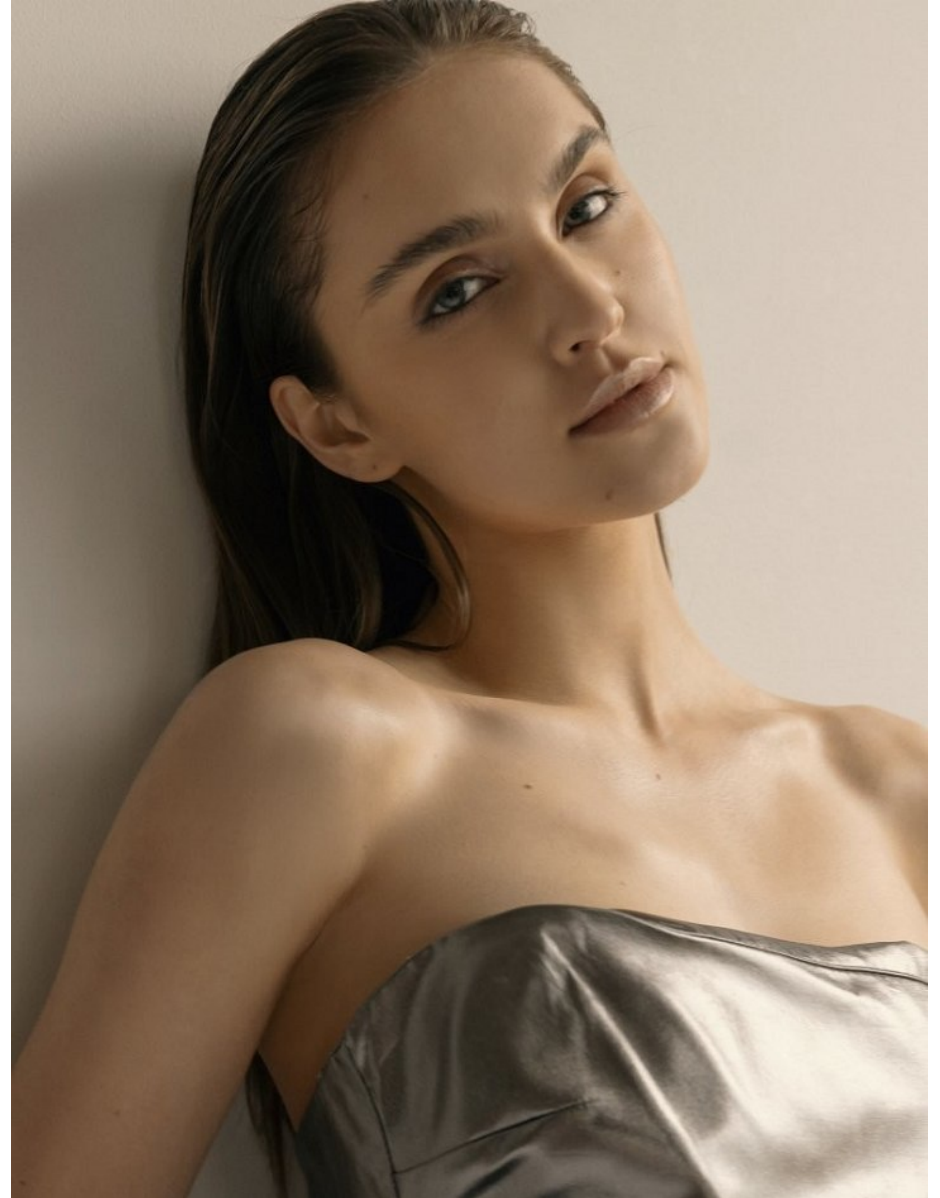

*FENTON*  
*MODEL MANAGEMENT*

*ANASTASIIA K*

Height: 5'11" Dress: 2-4 US Bust: 33" Waist: 25" Hips: 36.5" Shoes: 9 US Hair: Brown Eyes: Blue

*FENTON*  
MODEL MANAGEMENT

*ANASTASIIA K*

Height: 5'11" Dress: 2-4 US Bust: 33" Waist: 25" Hips: 36.5" Shoes: 9 US Hair: Brown Eyes: Blue

*FENTON*  
*MODEL MANAGEMENT*

*ANASTASIIA K*

Height: 5'11" Dress: 2-4 US Bust: 33" Waist: 25" Hips: 36.5" Shoes: 9 US Hair: Brown Eyes: Blue

*FENTON*  
*MODEL MANAGEMENT*

*ANASTASIIA K*

Height: 5'11" Dress: 2-4 US Bust: 33" Waist: 25" Hips: 36.5" Shoes: 9 US Hair: Brown Eyes: Blue

*FENTON*  
*MODEL MANAGEMENT*

*ANASTASIIA K*

Height: 5'11" Dress: 2-4 US Bust: 33" Waist: 25" Hips: 36.5" Shoes: 9 US Hair: Brown Eyes: Blue

*FENTON*  
MODEL MANAGEMENT

*ANASTASIA K*

Height: 5'11" Dress: 2-4 US Bust: 33" Waist: 25" Hips: 36.5" Shoes: 9 US Hair: Brown Eyes: Blue