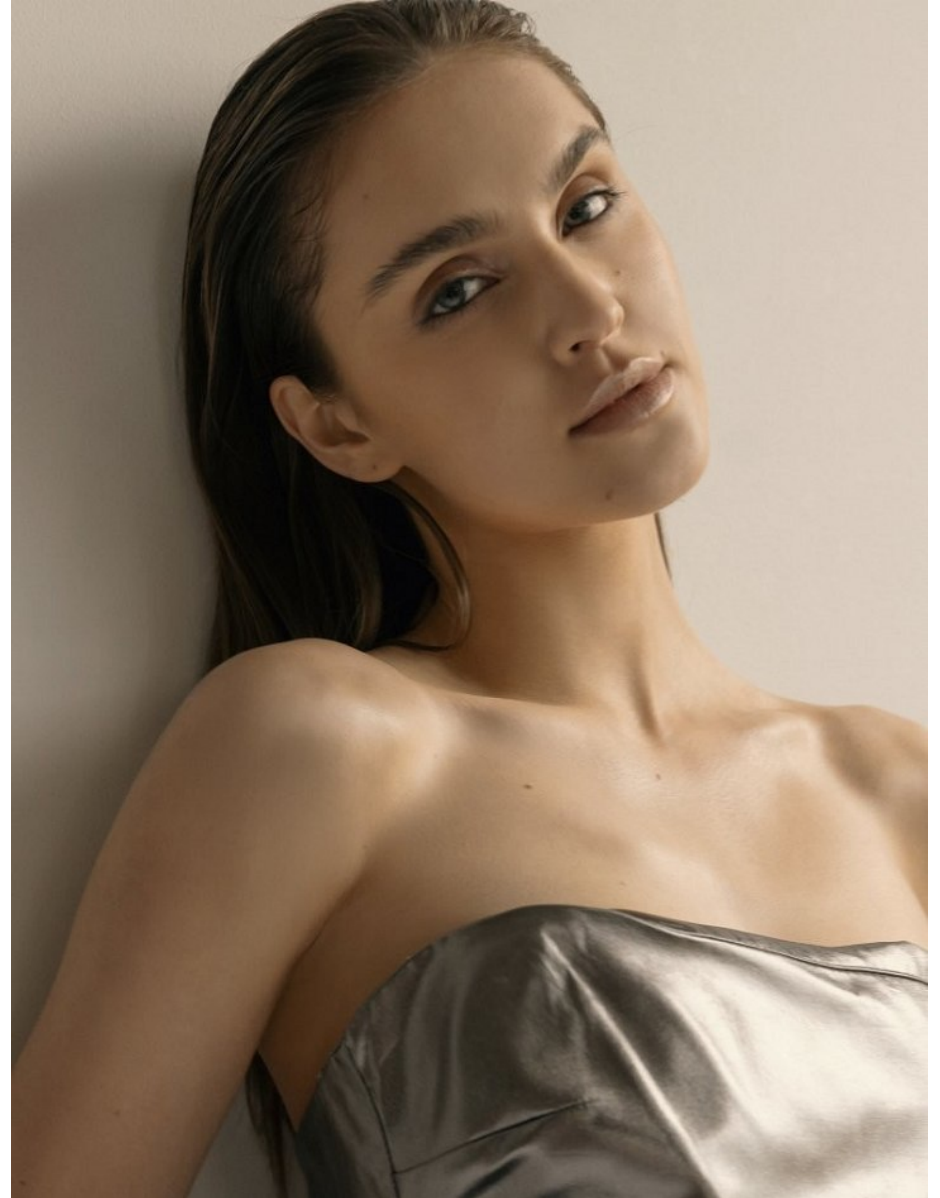

FENTON
MODEL MANAGEMENT

ANASTASIIA K

Height: 5'11" Dress: 2-4 US Bust: 33" Waist: 25" Hips: 36.5" Shoes: 9 US Hair: Brown Eyes: Blue

FENTON
MODEL MANAGEMENT

ANASTASIIA K

Height: 5'11" Dress: 2-4 US Bust: 33" Waist: 25" Hips: 36.5" Shoes: 9 US Hair: Brown Eyes: Blue

FENTON
MODEL MANAGEMENT

ANASTASIIA K

Height: 5'11" Dress: 2-4 US Bust: 33" Waist: 25" Hips: 36.5" Shoes: 9 US Hair: Brown Eyes: Blue

FENTON
MODEL MANAGEMENT

ANASTASIA K

Height: 5'11" Dress: 2-4 US Bust: 33" Waist: 25" Hips: 36.5" Shoes: 9 US Hair: Brown Eyes: Blue