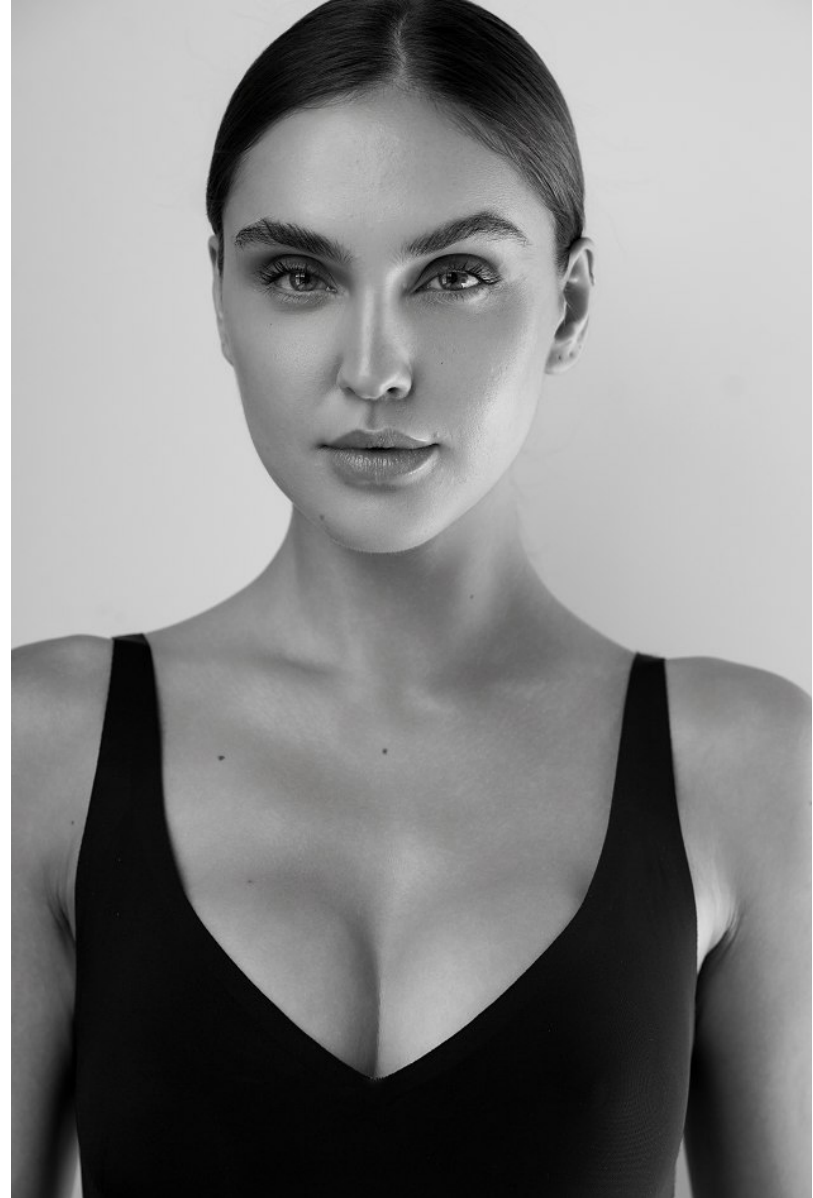

FENTON
MODEL MANAGEMENT

ANASTASIIA K

Height: 5'11" Dress: 2-4 US Bust: 33" Waist: 25" Hips: 36.5" Shoes: 9 US Hair: Brown Eyes: Blue

FENTON
MODEL MANAGEMENT

ANASTASIIA K

Height: 5'11" Dress: 2-4 US Bust: 33" Waist: 25" Hips: 36.5" Shoes: 9 US Hair: Brown Eyes: Blue

FENTON
MODEL MANAGEMENT

ANASTASIIA K

Height: 5'11" Dress: 2-4 US Bust: 33" Waist: 25" Hips: 36.5" Shoes: 9 US Hair: Brown Eyes: Blue

FENTON
MODEL MANAGEMENT

ANASTASIA K

Height: 5'11" Dress: 2-4 US Bust: 33" Waist: 25" Hips: 36.5" Shoes: 9 US Hair: Brown Eyes: Blue