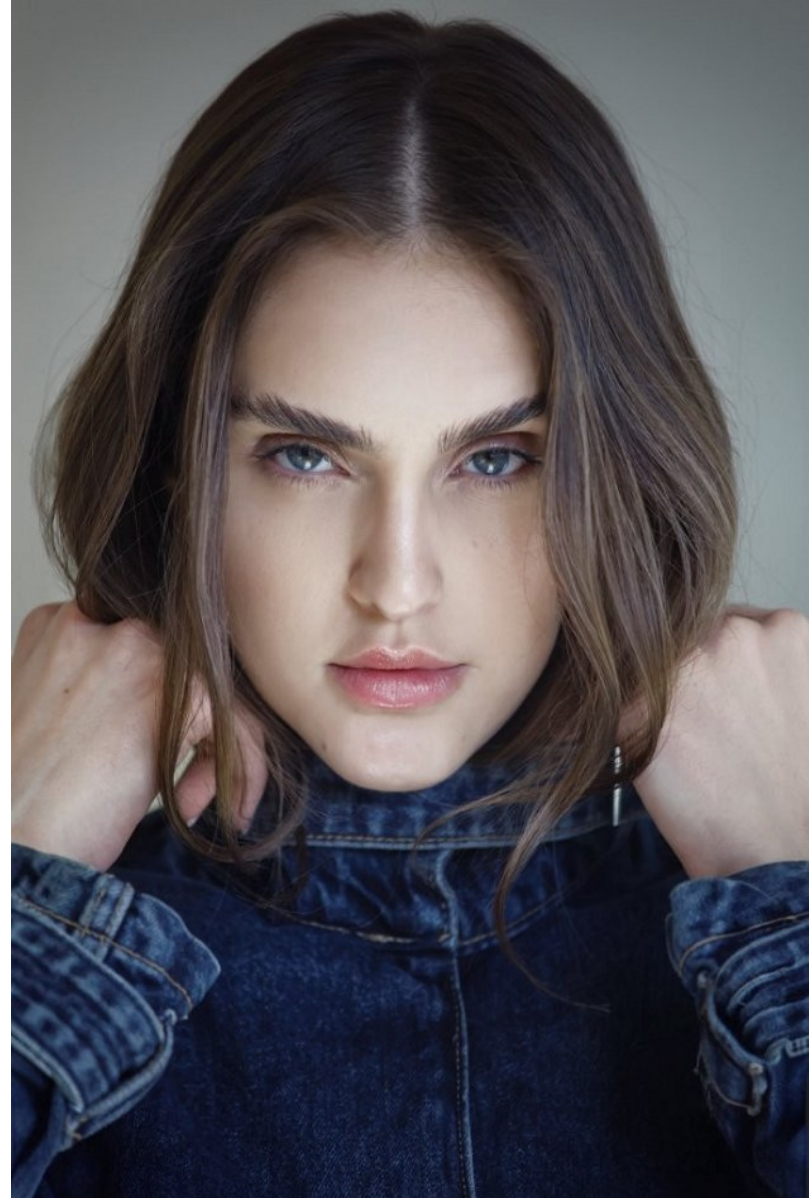

FENTON
MODEL MANAGEMENT

ANASTASIIA K

Height: 5'11" Dress: 2-4 US Bust: 33" Waist: 25" Hips: 36.5" Shoes: 9 US Hair: Brown Eyes: Blue