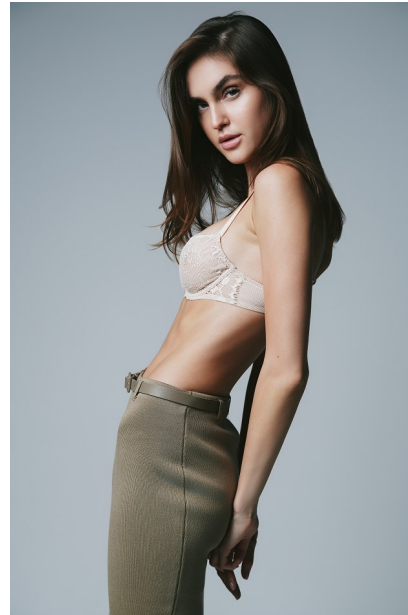

FENTON

MODEL MANAGEMENT

ANASTASIIA K

Height: 5'11" Dress: 2-4 US Bust: 33" Waist: 25" Hips: 36.5" Shoes: 9 US Hair: Brown Eyes: Blue

FENTON

MODEL MANAGEMENT

ANASTASIIA K

Height: 5'11" Dress: 2-4 US Bust: 33" Waist: 25" Hips: 36.5" Shoes: 9 US Hair: Brown Eyes: Blue

FENTON

MODEL MANAGEMENT

ANASTASIA K

Height: 5'11" Dress: 2-4 US Bust: 33" Waist: 25" Hips: 36.5" Shoes: 9 US Hair: Brown Eyes: Blue

FENTON
MODEL MANAGEMENT

ANASTASIIA K

Height: 5'11" Dress: 2-4 US Bust: 33" Waist: 25" Hips: 36.5" Shoes: 9 US Hair: Brown Eyes: Blue