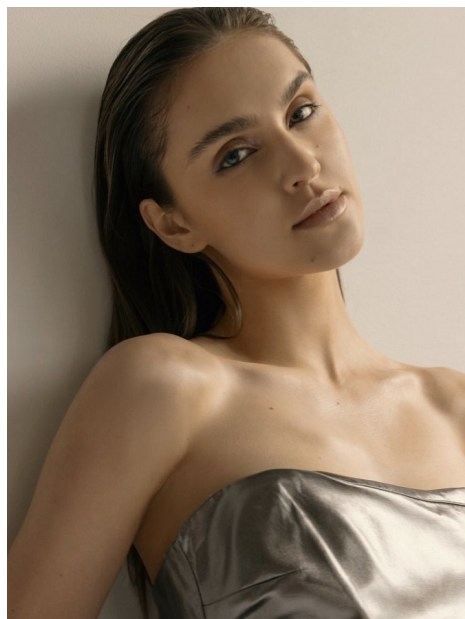

FENTON

MODEL MANAGEMENT

ANASTASIIA K

Height: 5'11" Dress: 2-4 US Bust: 33" Waist: 25" Hips: 36.5" Shoes: 9 US Hair: Brown Eyes: Blue

FENTON

MODEL MANAGEMENT

ANASTASIIA K

Height: 5'11" Dress: 2-4 US Bust: 33" Waist: 25" Hips: 36.5" Shoes: 9 US Hair: Brown Eyes: Blue

FENTON

MODEL MANAGEMENT

ANASTASIA K

Height: 5'11" Dress: 2-4 US Bust: 33" Waist: 25" Hips: 36.5" Shoes: 9 US Hair: Brown Eyes: Blue

FENTON
MODEL MANAGEMENT

ANASTASIIA K

Height: 5'11" Dress: 2-4 US Bust: 33" Waist: 25" Hips: 36.5" Shoes: 9 US Hair: Brown Eyes: Blue