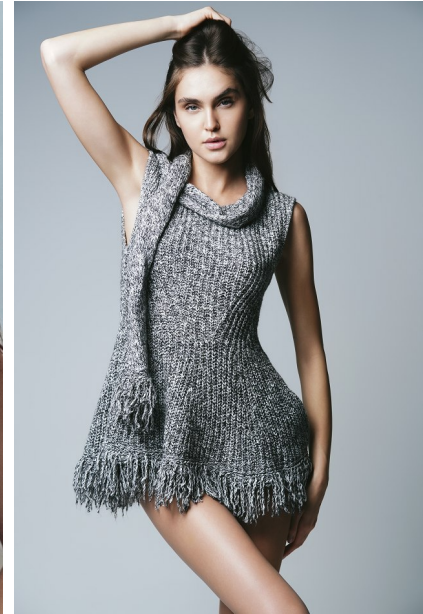

## ANASTASIIA K

Height: 5'11" Dress: 2-4 US Bust: 33" Waist: 25" Hips: 36.5" Shoes: 9 US Hair: Brown Eyes: Blue

# FENTON

MODEL MANAGEMENT

*ANASTASIIA K*

Height: 5'11" Dress: 2-4 US Bust: 33" Waist: 25" Hips: 36.5" Shoes: 9 US Hair: Brown Eyes: Blue