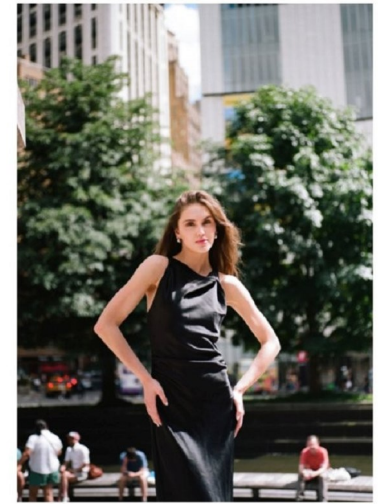

FENTON

MODEL MANAGEMENT

ANASTASIIA K

Height: 5'11" Dress: 2-4 US Bust: 33" Waist: 25" Hips: 36.5" Shoes: 9 US Hair: Brown Eyes: Blue

FENTON

MODEL MANAGEMENT

ANASTASIIA K

Height: 5'11" Dress: 2-4 US Bust: 33" Waist: 25" Hips: 36.5" Shoes: 9 US Hair: Brown Eyes: Blue

FENTON

MODEL MANAGEMENT

ANASTASIA K

Height: 5'11" Dress: 2-4 US Bust: 33" Waist: 25" Hips: 36.5" Shoes: 9 US Hair: Brown Eyes: Blue

FENTON
MODEL MANAGEMENT

ANASTASIIA K

Height: 5'11" Dress: 2-4 US Bust: 33" Waist: 25" Hips: 36.5" Shoes: 9 US Hair: Brown Eyes: Blue