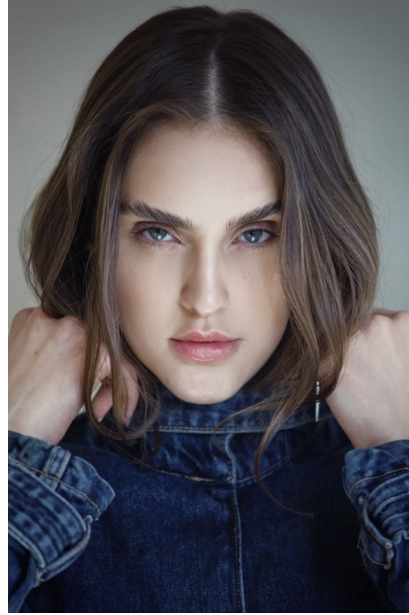

FENTON

MODEL MANAGEMENT

ANASTASIIA K

Height: 5'11" Dress: 2-4 US Bust: 33" Waist: 25" Hips: 36.5" Shoes: 9 US Hair: Brown Eyes: Blue