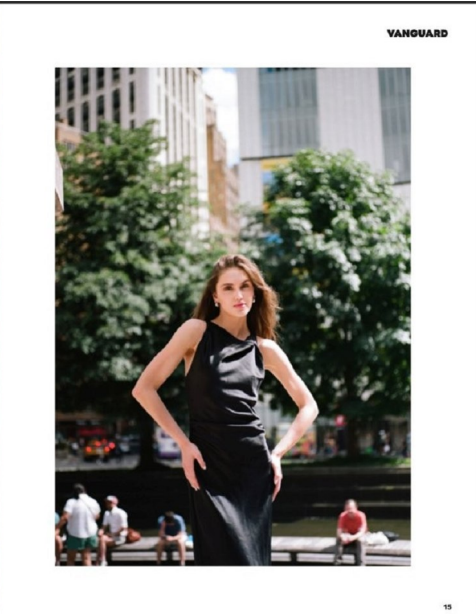

FENTON

MODEL MANAGEMENT

ANASTASIIA K

Height: 5'11" Dress: 2-4 US Bust: 33" Waist: 25" Hips: 36.5" Shoes: 9 US Hair: Brown Eyes: Blue