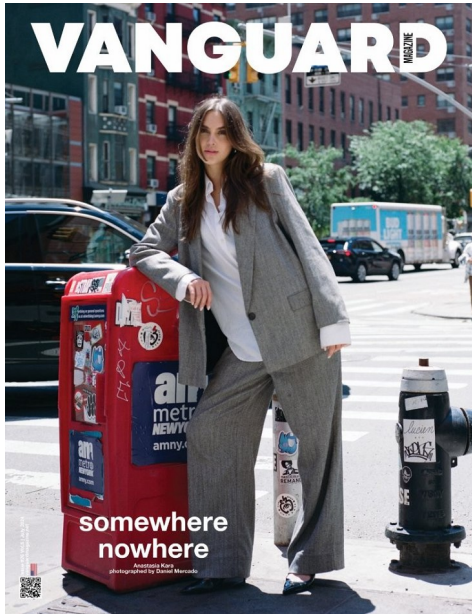

FENTON

MODEL MANAGEMENT

ANASTASIIA K

Height: 5'11" Dress: 2-4 US Bust: 33" Waist: 25" Hips: 36.5" Shoes: 9 US Hair: Brown Eyes: Blue