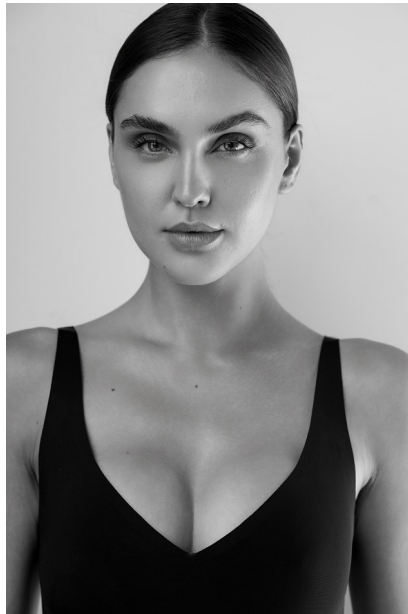

## ANASTASIIA K

Height: 5'11" Dress: 2-4 US Bust: 33" Waist: 25" Hips: 36.5" Shoes: 9 US Hair: Brown Eyes: Blue

# FENTON

MODEL MANAGEMENT

*ANASTASIIA K*

Height: 5'11" Dress: 2-4 US Bust: 33" Waist: 25" Hips: 36.5" Shoes: 9 US Hair: Brown Eyes: Blue