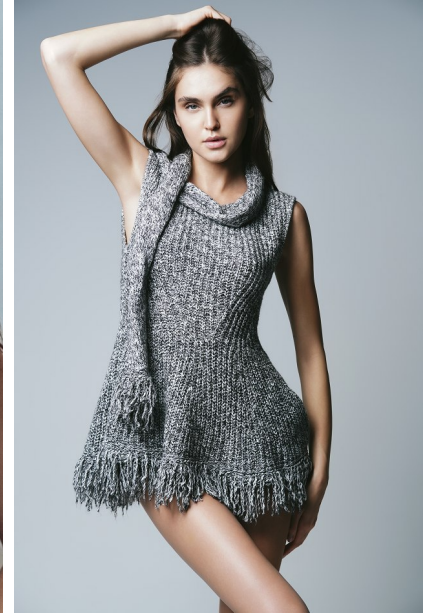

FENTON

MODEL MANAGEMENT

ANASTASIIA K

Height: 5'11" Dress: 2-4 US Bust: 33" Waist: 25" Hips: 36.5" Shoes: 9 US Hair: Brown Eyes: Blue

FENTON

MODEL MANAGEMENT

ANASTASIIA K

Height: 5'11" Dress: 2-4 US Bust: 33" Waist: 25" Hips: 36.5" Shoes: 9 US Hair: Brown Eyes: Blue

FENTON

MODEL MANAGEMENT

ANASTASIA K

Height: 5'11" Dress: 2-4 US Bust: 33" Waist: 25" Hips: 36.5" Shoes: 9 US Hair: Brown Eyes: Blue

FENTON
MODEL MANAGEMENT

ANASTASIIA K

Height: 5'11" Dress: 2-4 US Bust: 33" Waist: 25" Hips: 36.5" Shoes: 9 US Hair: Brown Eyes: Blue