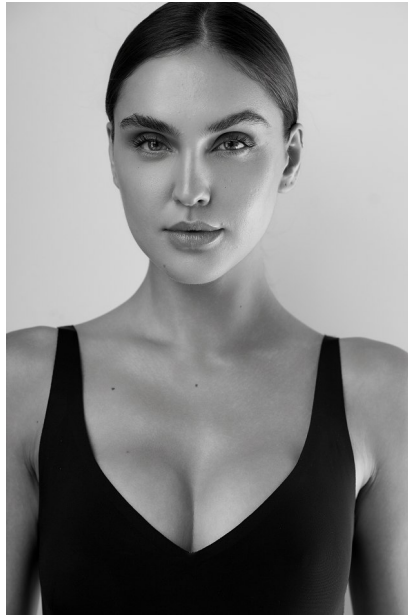

FENTON

MODEL MANAGEMENT

ANASTASIIA K

Height: 5'11" Dress: 2-4 US Bust: 33" Waist: 25" Hips: 36.5" Shoes: 9 US Hair: Brown Eyes: Blue

FENTON

MODEL MANAGEMENT

ANASTASIIA K

Height: 5'11" Dress: 2-4 US Bust: 33" Waist: 25" Hips: 36.5" Shoes: 9 US Hair: Brown Eyes: Blue

FENTON

MODEL MANAGEMENT

ANASTASIA K

Height: 5'11" Dress: 2-4 US Bust: 33" Waist: 25" Hips: 36.5" Shoes: 9 US Hair: Brown Eyes: Blue

FENTON
MODEL MANAGEMENT

ANASTASIIA K

Height: 5'11" Dress: 2-4 US Bust: 33" Waist: 25" Hips: 36.5" Shoes: 9 US Hair: Brown Eyes: Blue