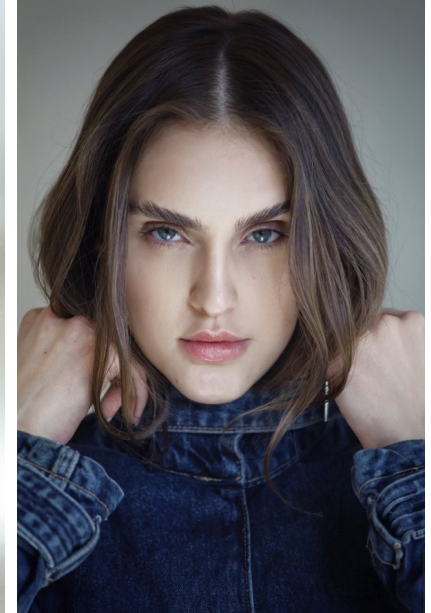

FENTON

MODEL MANAGEMENT

ANASTASIIA K

Height: 5'11" Dress: 2-4 US Bust: 33" Waist: 25" Hips: 36.5" Shoes: 9 US Hair: Brown Eyes: Blue

FENTON

MODEL MANAGEMENT

ANASTASIIA K

Height: 5'11" Dress: 2-4 US Bust: 33" Waist: 25" Hips: 36.5" Shoes: 9 US Hair: Brown Eyes: Blue

FENTON

MODEL MANAGEMENT

ANASTASIA K

Height: 5'11" Dress: 2-4 US Bust: 33" Waist: 25" Hips: 36.5" Shoes: 9 US Hair: Brown Eyes: Blue

FENTON
MODEL MANAGEMENT

ANASTASIIA K

Height: 5'11" Dress: 2-4 US Bust: 33" Waist: 25" Hips: 36.5" Shoes: 9 US Hair: Brown Eyes: Blue