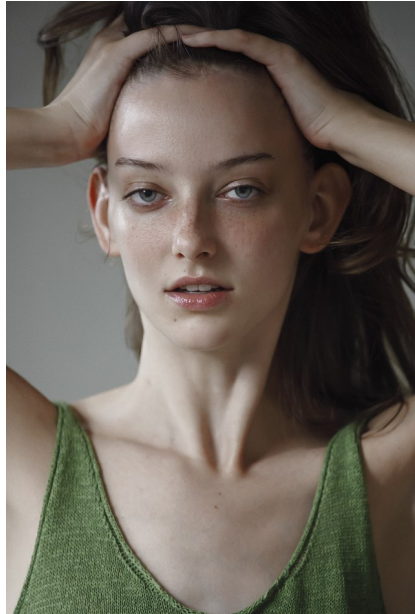

FENTON

MODEL MANAGEMENT

JULIANNA

Height: 5'9" Dress: 4 US Bust: 32" Waist: 24" Hips: 36" Shoes: 8 US Hair: Brunette Eyes: Blue

FENTON
MODEL MANAGEMENT

JULIANNA

Height: 5'9" Dress: 4 US Bust: 32" Waist: 24" Hips: 36" Shoes: 8 US Hair: Brunette Eyes: Blue