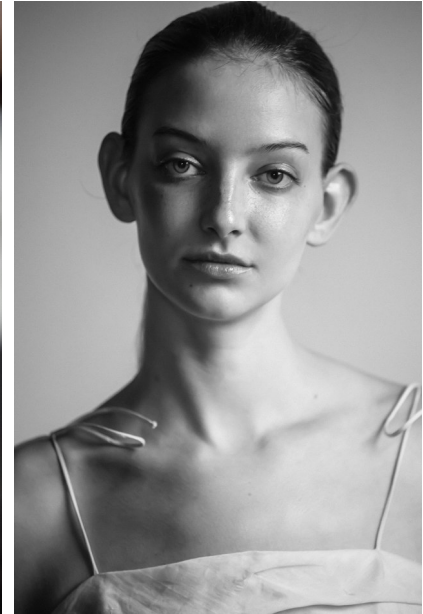

FENTON

MODEL MANAGEMENT

JULIANNA

Height: 5'9" Dress: 4 US Bust: 32" Waist: 24" Hips: 36" Shoes: 8 US Hair: Brunette Eyes: Blue

FENTON
MODEL MANAGEMENT

JULIANNA

Height: 5'9" Dress: 4 US Bust: 32" Waist: 24" Hips: 36" Shoes: 8 US Hair: Brunette Eyes: Blue