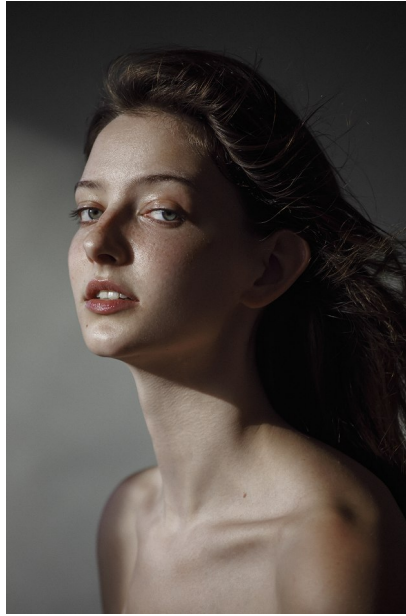

FENTON

MODEL MANAGEMENT

JULIANNA

Height: 5'9" Dress: 4 US Bust: 32" Waist: 24" Hips: 36" Shoes: 8 US Hair: Brunette Eyes: Blue

FENTON
MODEL MANAGEMENT

JULIANNA

Height: 5'9" Dress: 4 US Bust: 32" Waist: 24" Hips: 36" Shoes: 8 US Hair: Brunette Eyes: Blue