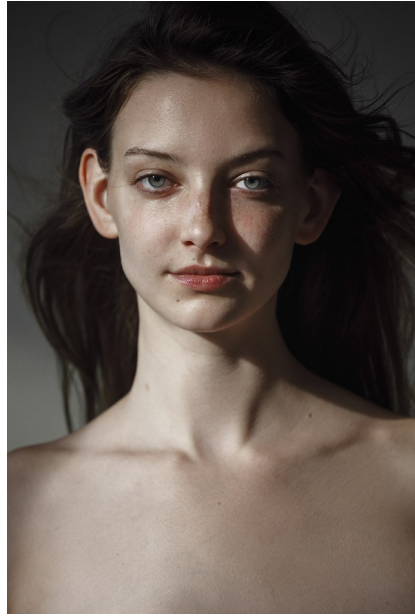

FENTON

MODEL MANAGEMENT

JULIANNA

Height: 5'9" Dress: 4 US Bust: 32" Waist: 24" Hips: 36" Shoes: 8 US Hair: Brunette Eyes: Blue

FENTON
MODEL MANAGEMENT

JULIANNA

Height: 5'9" Dress: 4 US Bust: 32" Waist: 24" Hips: 36" Shoes: 8 US Hair: Brunette Eyes: Blue