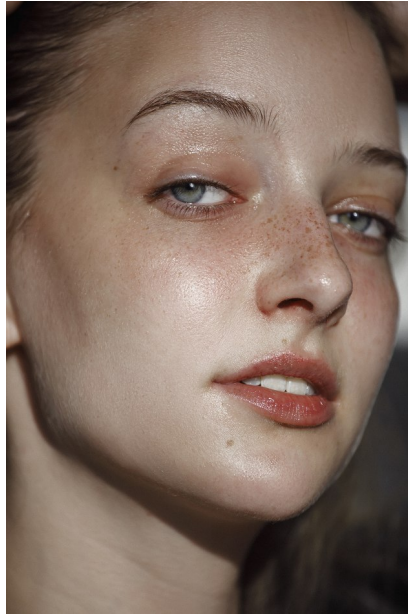

FENTON

MODEL MANAGEMENT

JULIANNA

Height: 5'9" Dress: 4 US Bust: 32" Waist: 24" Hips: 36" Shoes: 8 US Hair: Brunette Eyes: Blue

FENTON
MODEL MANAGEMENT

JULIANNA

Height: 5'9" Dress: 4 US Bust: 32" Waist: 24" Hips: 36" Shoes: 8 US Hair: Brunette Eyes: Blue