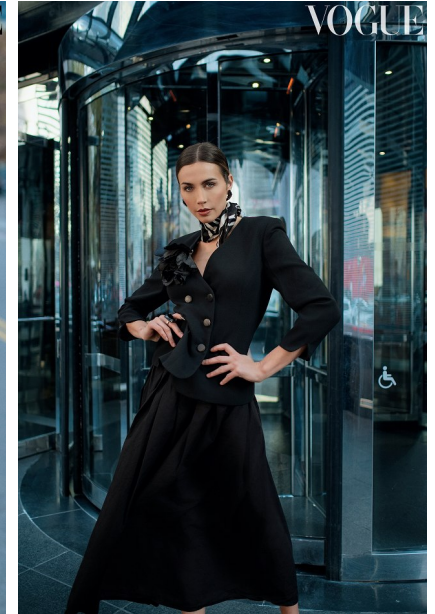

FENTON

MODEL MANAGEMENT

MARIE

Height: 5'10.5" Dress: 2-4 US Bust: 34" Waist: 25" Hips: 35" Shoes: 10 US Hair: Brown Eyes: Blue

FENTON

MODEL MANAGEMENT

ELLE

ELLE

ELLE

MARIE

Height: 5'10.5" Dress: 2-4 US Bust: 34" Waist: 25" Hips: 35" Shoes: 10 US Hair: Brown Eyes: Blue

FENTON

MODEL MANAGEMENT

MARIE

Height: 5'10.5" Dress: 2-4 US Bust: 34" Waist: 25" Hips: 35" Shoes: 10 US Hair: Brown Eyes: Blue

FENTON

MODEL MANAGEMENT

MARIE

Height: 5'10.5" Dress: 2-4 US Bust: 34" Waist: 25" Hips: 35" Shoes: 10 US Hair: Brown Eyes: Blue

FENTON

MODEL MANAGEMENT

MARIE

Height: 5'10.5" Dress: 2-4 US Bust: 34" Waist: 25" Hips: 35" Shoes: 10 US Hair: Brown Eyes: Blue